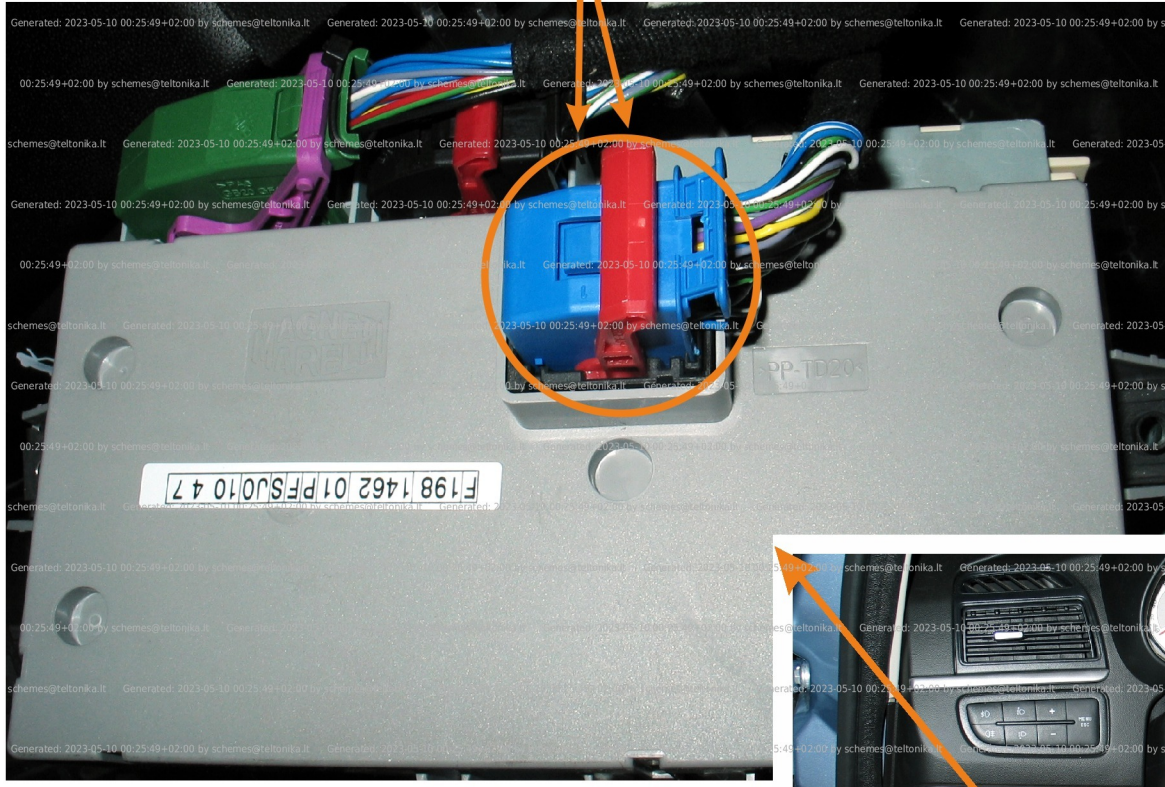

| | | | |
|-------------------------|---|--------------|-----------|
| Brand, Model | Device: FMB140 LV-CAN | Year: | Rev.: |
| FIAT LINEA (323) | | 2007→ | 05 |
| Version: | program №: 11146 from: 2017-09-01 | | |

CONTROLLER MODULE (BACK)

Flags:

General parameters:

- Total mileage of the vehicle (dashboard)
- Fuel level (in percent)
- Vehicle speed
- Vehicle mileage - (counted)
- Engine speed (RPM)
- Total fuel consumption - (counted)
- Engine temperature