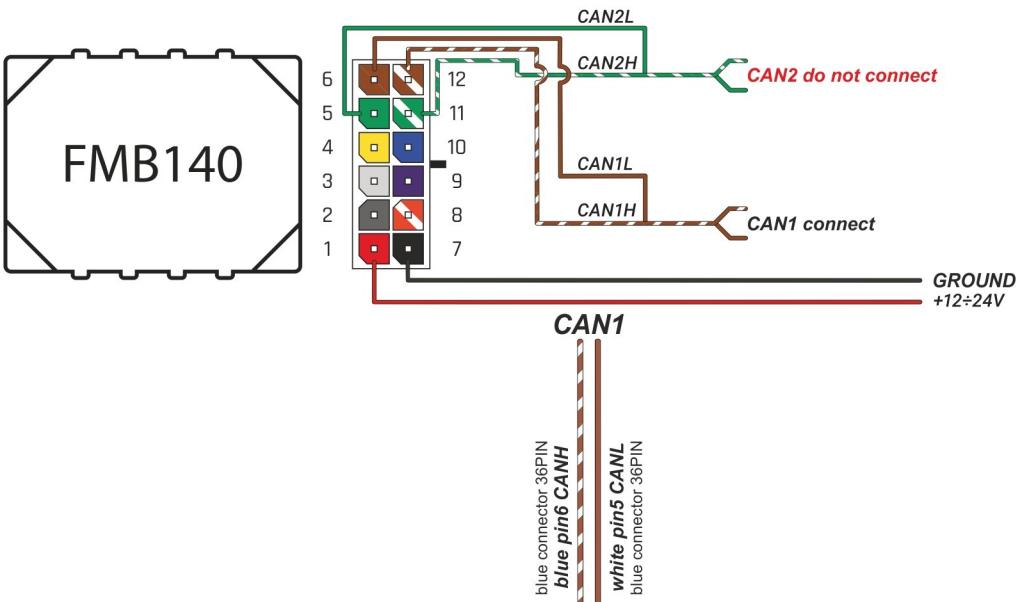

| | | | |
|-------------------------|---|--------------|-----------|
| Brand, Model | Device: FMB140 LV-CAN | Year: | Rev.: |
| FIAT LINEA (323) | | 2007→ | 05 |
| Version: | program №: 11146 from: 2017-09-01 | | |

CONTROLLER MODULE (BACK)

Flags:

General parameters:

- Total mileage of the vehicle (dashboard)
- Fuel level (in percent)
- Vehicle speed
- Vehicle mileage - (counted)
- Engine speed (RPM)
- Total fuel consumption - (counted)
- Engine temperature