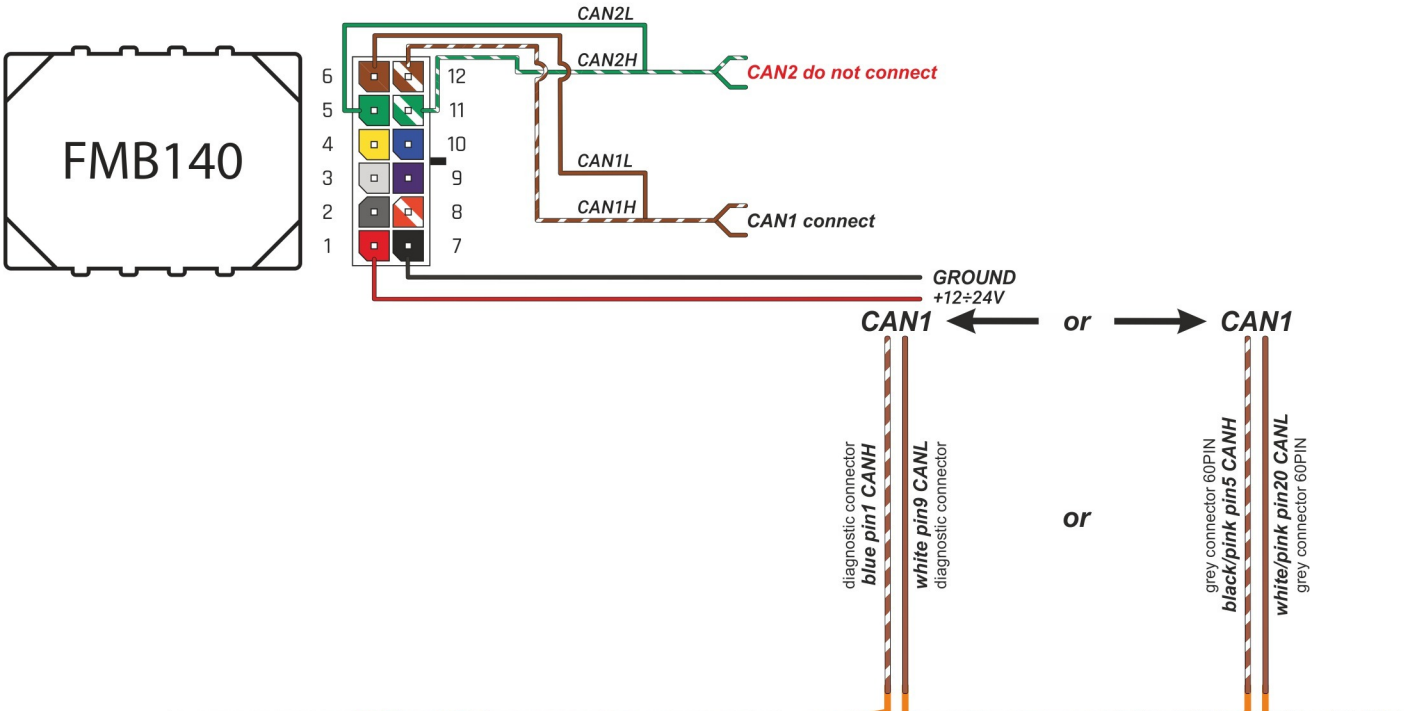

Brand, Model	Device: FMB140 LV-CAN	Year:	Rev.:
FIAT GRANDE PUNTO (199)		2006→	03
Version:	program №: 11127 from: 2017-09-01		

Flags:

General parameters:

- Total mileage of the vehicle (dashboard)
- Fuel level (in percent)
- Vehicle speed
- Vehicle mileage - (counted)
- Engine speed (RPM)
- Total fuel consumption - (counted)
- Engine temperature