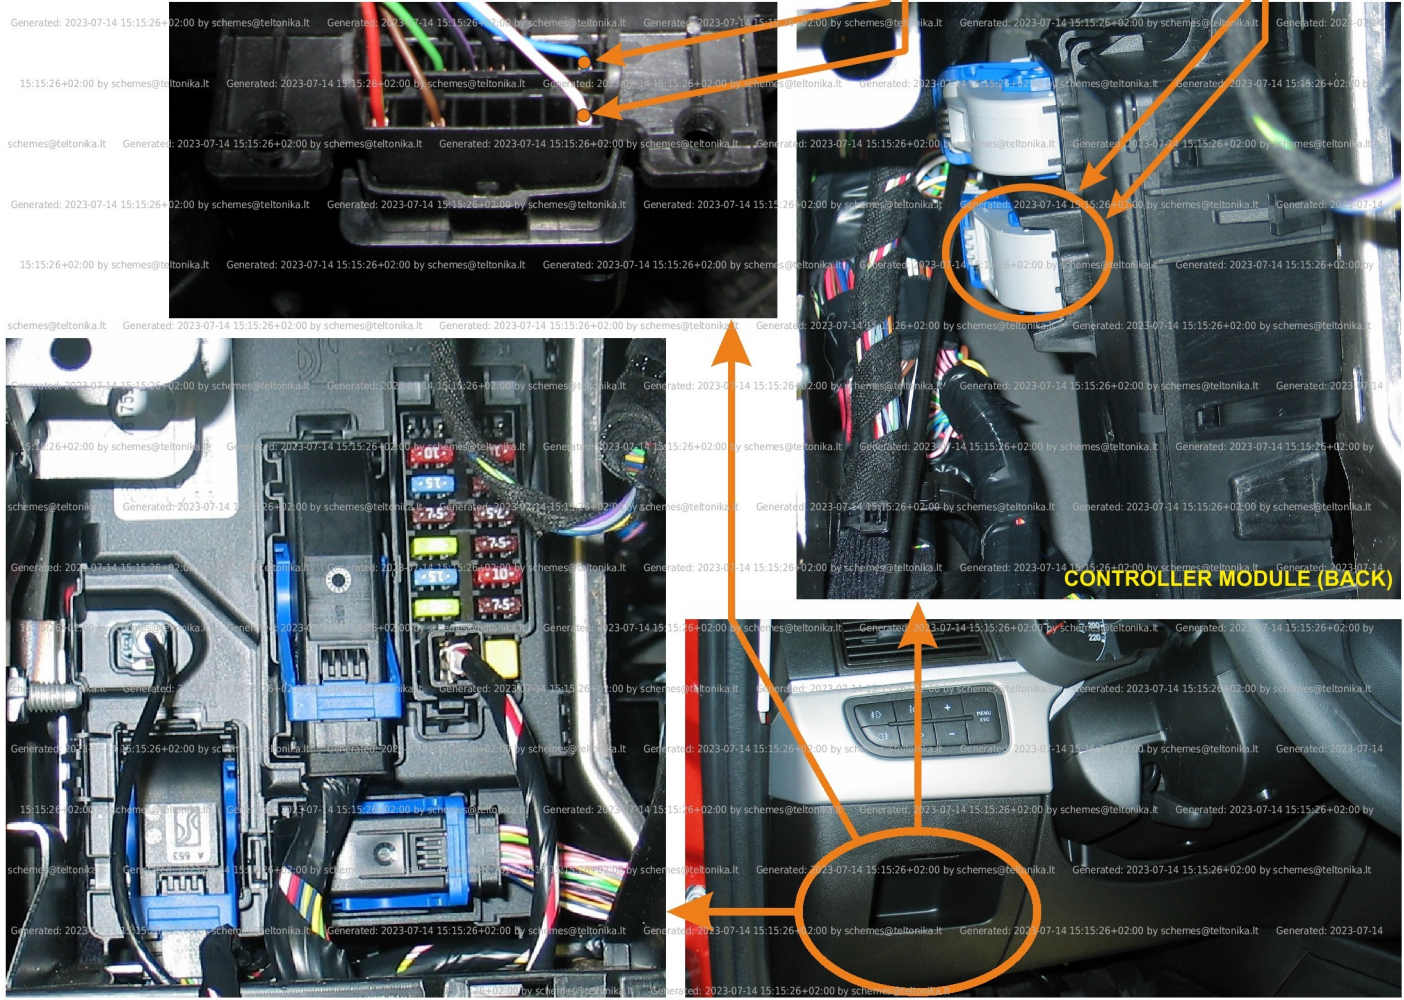

Brand, Model	Device: FMB140 LV-CAN	Year:	Rev.:
FIAT GRANDE PUNTO (199)		2006→	03
Version:	program №: 11127 from: 2017-09-01		

Flags:

General parameters:

- Total mileage of the vehicle (dashboard)
- Fuel level (in percent)
- Vehicle speed
- Vehicle mileage - (counted)
- Engine speed (RPM)
- Total fuel consumption - (counted)
- Engine temperature