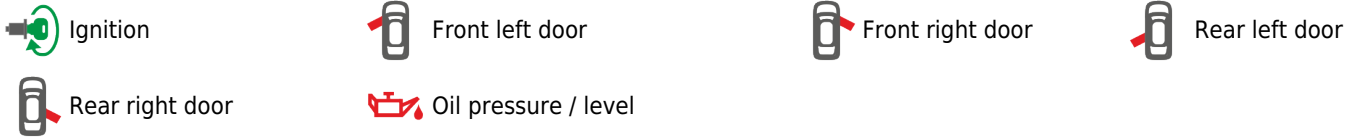

Flags:

General parameters:

Attention: ☐ - parameter is not available using the contactless reader.

- Total mileage of the vehicle (dashboard)
- Vehicle mileage - (counted)
- Total fuel consumption - (counted)
- Fuel level (in percent)
- Engine speed (RPM)
- Engine temperature
- Vehicle speed
- Acceleration pedal position