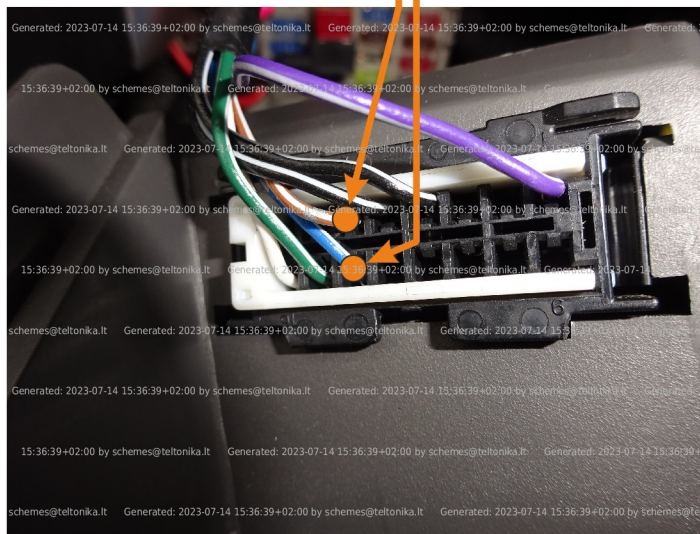

|                          |   |              |           |
|--------------------------|---|--------------|-----------|
| Brand, Model             | Device: <b>FMB140 LV-CAN</b>                    | Year:        | Rev.:     |
| <b>FIAT FULLBACK (I)</b> |   | <b>2016→</b> | <b>03</b> |
| Version:                 | program №: <b>12266</b> from: <b>2018-04-11</b> |              |           |

## General parameters:

Attention:  - parameter is not available using the contactless reader.

- Total mileage of the vehicle (dashboard)
- Vehicle mileage - (counted)
- Total fuel consumption - (counted)
- Fuel level (in percent)
- Engine speed (RPM)
- Engine temperature
- Vehicle speed
- Acceleration pedal position