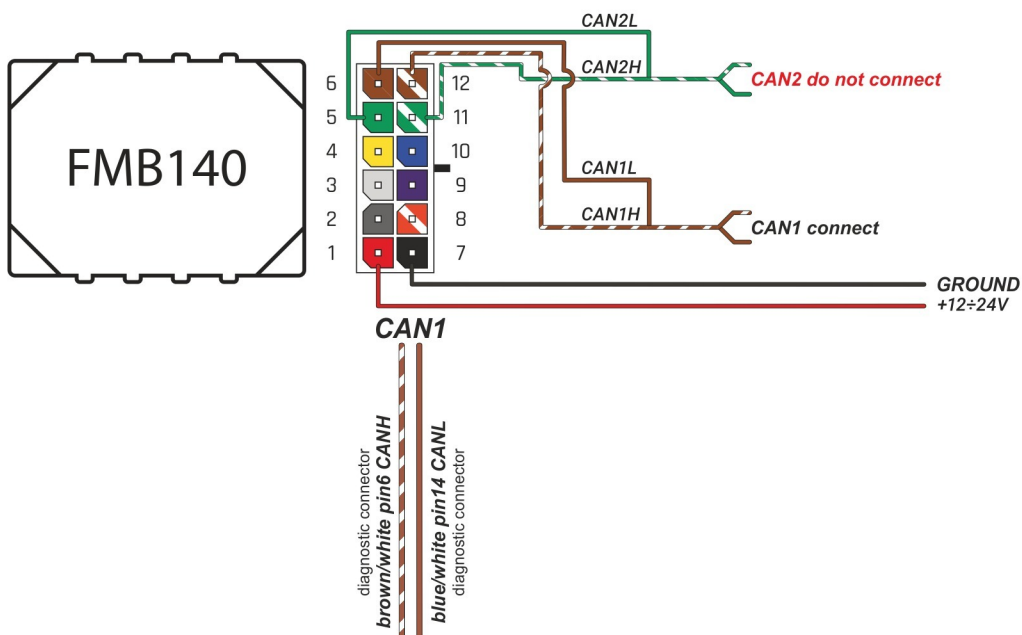

|                          |   |              |           |
|--------------------------|---|--------------|-----------|
| Brand, Model             | Device: <b>FMB140 LV-CAN</b>                    | Year:        | Rev.:     |
| <b>FIAT FULLBACK (I)</b> |   | <b>2016→</b> | <b>03</b> |
| Version:                 | program №: <b>12266</b> from: <b>2018-04-11</b> |              |           |

## General parameters:

Attention:  - parameter is not available using the contactless reader.

- Total mileage of the vehicle (dashboard)
- Vehicle mileage - (counted)
- Total fuel consumption - (counted)
- Fuel level (in percent)
- Engine speed (RPM)
- Engine temperature
- Vehicle speed
- Acceleration pedal position