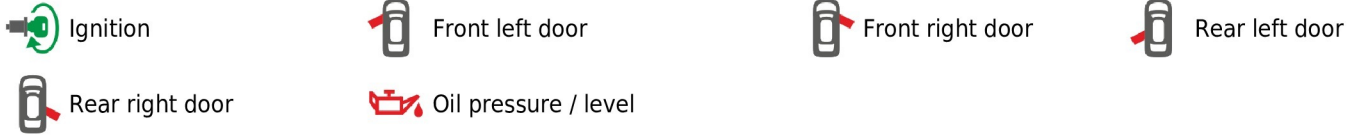

Brand, Model	Device: FMB140 LV-CAN	Year:	Rev.:
FIAT FULLBACK		2016→	02
Version:	program №: 12266 from: 2018-04-11		

Flags:

General parameters:

Attention: - parameter is not available using the contactless reader.

- Total mileage of the vehicle (dashboard)
- Vehicle mileage - (counted)
- Total fuel consumption - (counted)
- Fuel level (in percent)
- Engine speed (RPM)
- Engine temperature
- Vehicle speed
- Acceleration pedal position