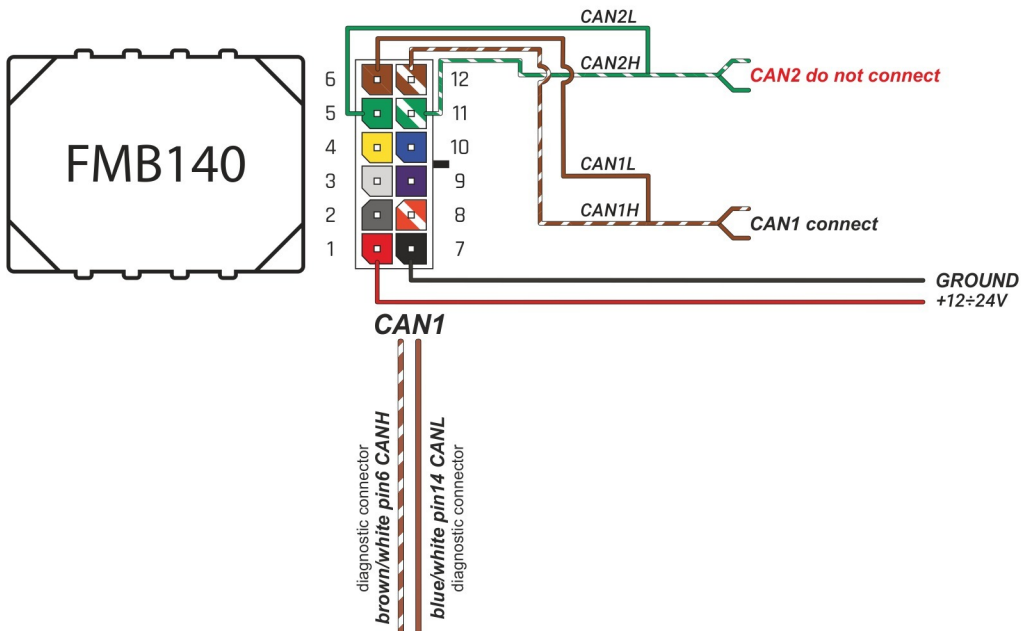

Brand, Model	Device: FMB140 LV-CAN	Year:	Rev.:
FIAT FULLBACK		2016→	02
Version:	program №: 12266 from: 2018-04-11		

Flags:

General parameters:

Attention: - parameter is not available using the contactless reader.

- Total mileage of the vehicle (dashboard)
- Vehicle mileage - (counted)
- Total fuel consumption - (counted)
- Fuel level (in percent)
- Engine speed (RPM)
- Engine temperature
- Vehicle speed
- Acceleration pedal position