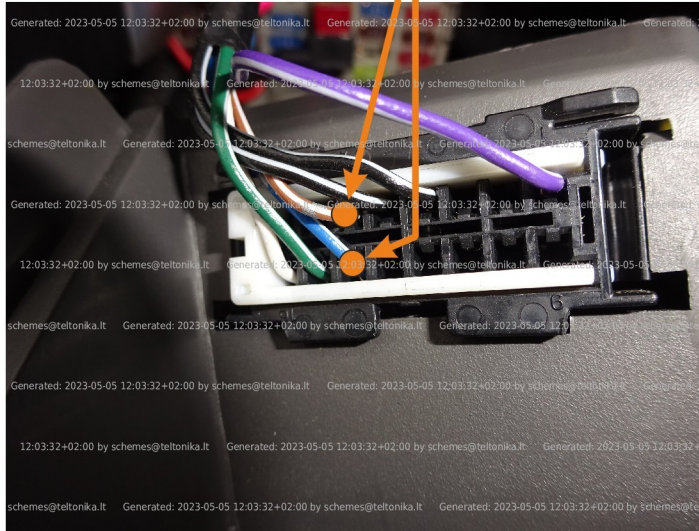

Brand, Model	Device: FMB140 LV-CAN	Year:	Rev.:
FIAT FULLBACK		2016→	02
Version:	program №: 12266 from: 2018-04-11		

Flags:

General parameters:

Attention: - parameter is not available using the contactless reader.

- Total mileage of the vehicle (dashboard)
- Vehicle mileage - (counted)
- Total fuel consumption - (counted)
- Fuel level (in percent)
- Engine speed (RPM)
- Engine temperature
- Vehicle speed
- Acceleration pedal position