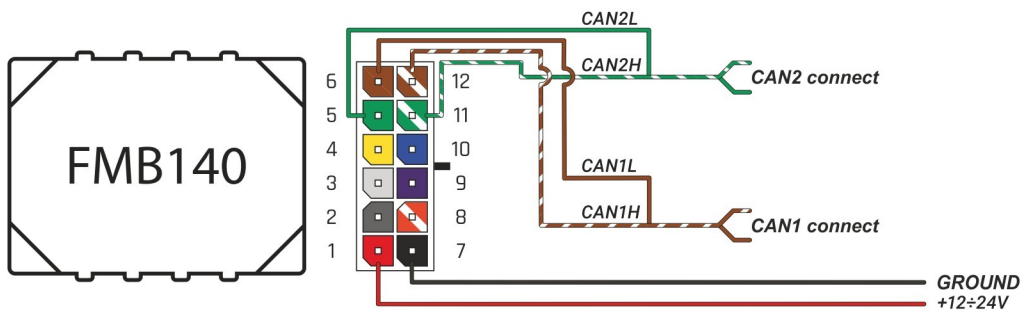

Brand, Model	Device: FMB140 LV-CAN	Year:	Rev.:
FIAT FIORINO (225)		2016→	04
Version: without Keyless System	program №: 12681 from: 2022-12-15		

When connecting, you should look at the pin number because the color of the cables may vary

Flags:

General parameters:

- Total mileage of the vehicle (dashboard)
- Fuel level (in percent)
- Vehicle speed
- Vehicle mileage - (counted)
- Engine speed (RPM)
- Acceleration pedal position
- Total fuel consumption - (counted)
- Engine temperature