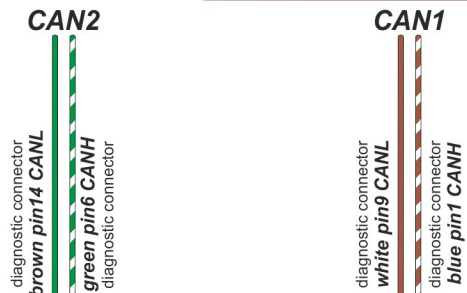

Brand, Model	Device: FMB140 LV-CAN	Year:	Rev.:
FIAT FIORINO (225)		2016→	04
Version: without Keyless System	program №: 12681 from: 2022-12-15		

When connecting, you should look at the pin number because the color of the cables may vary

Flags:

General parameters:

- Total mileage of the vehicle (dashboard)
- Fuel level (in percent)
- Vehicle speed
- Vehicle mileage - (counted)
- Engine speed (RPM)
- Acceleration pedal position
- Total fuel consumption - (counted)
- Engine temperature