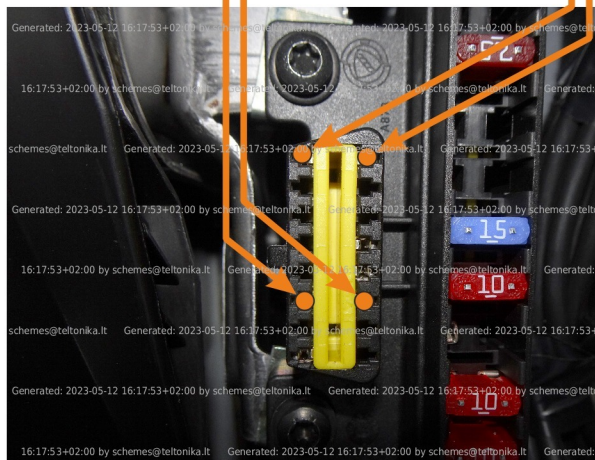

Brand, Model	Device: FMB140 LV-CAN	Year:	Rev.:
FIAT FIORINO (225)		2016→	04
Version: without Keyless System	program №: 12681 from: 2022-12-15		

When connecting, you should look at the pin number because the color of the cables may vary

Flags:

General parameters:

- Total mileage of the vehicle (dashboard)
- Fuel level (in percent)
- Vehicle speed
- Vehicle mileage - (counted)
- Engine speed (RPM)
- Acceleration pedal position
- Total fuel consumption - (counted)
- Engine temperature