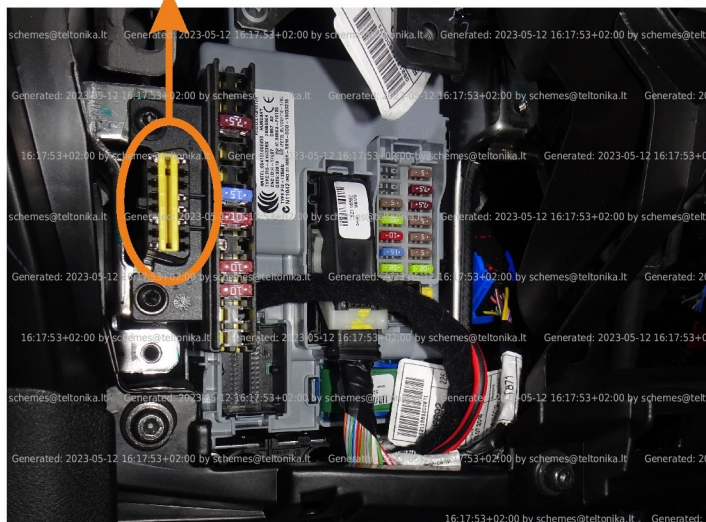

Brand, Model	Device: FMB140 LV-CAN	Year:	Rev.:
FIAT FIORINO (225)		2016→	04
Version: without Keyless System	program №: 12681 from: 2022-12-15		

When connecting, you should look at the pin number because the color of the cables may vary

Flags:

General parameters:

- Total mileage of the vehicle (dashboard)
- Fuel level (in percent)
- Vehicle speed
- Vehicle mileage - (counted)
- Engine speed (RPM)
- Acceleration pedal position
- Total fuel consumption - (counted)
- Engine temperature