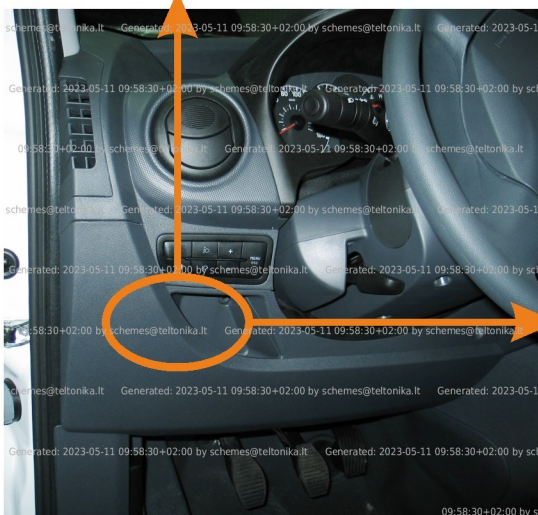

Brand, Model	Device: <b>FMB140 LV-CAN</b>	Year:	Rev.:
<b>FIAT FIORINO (225)</b>		<b>2008→</b>	<b>04</b>
Version:	program №: <b>11127</b> from: <b>2019-04-10</b>		

## General parameters:

- Total mileage of the vehicle (dashboard)
- Fuel level (in percent)
- Vehicle speed
- Vehicle mileage - (counted)
- Engine speed (RPM)
- Total fuel consumption - (counted)
- Engine temperature