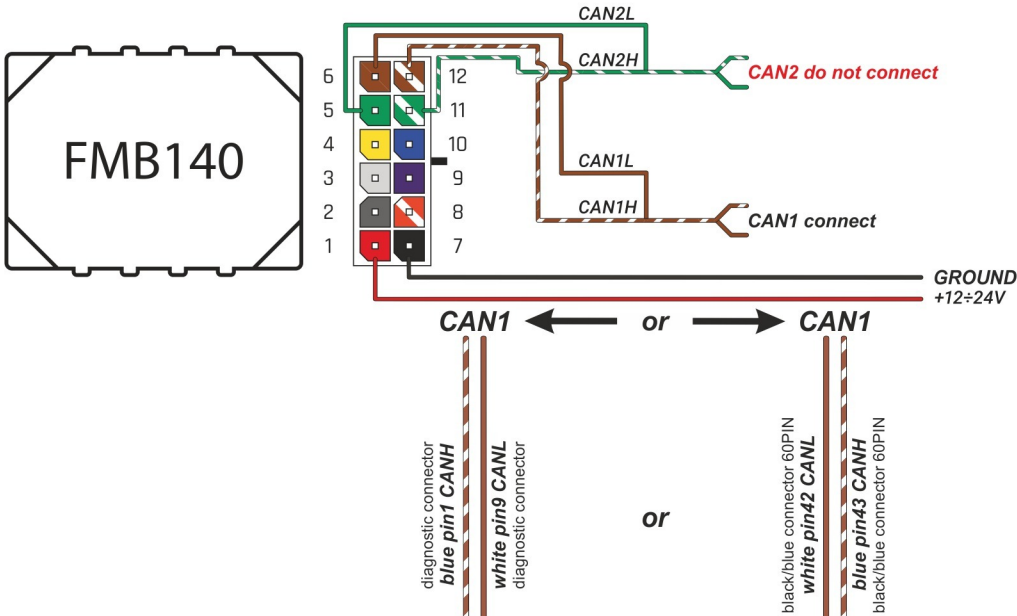

Brand, Model	Device: <b>FMB140 LV-CAN</b>	Year:	Rev.:
<b>FIAT FIORINO (225)</b>		<b>2008→</b>	<b>04</b>
Version:	program №: <b>11127</b> from: <b>2019-04-10</b>		

## General parameters:

- Total mileage of the vehicle (dashboard)
- Fuel level (in percent)
- Vehicle speed
- Vehicle mileage - (counted)
- Engine speed (RPM)
- Total fuel consumption - (counted)
- Engine temperature