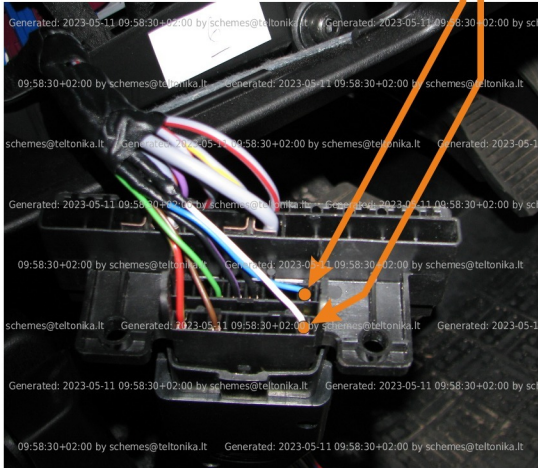

Brand, Model	Device: <b>FMB140 LV-CAN</b>	Year:	Rev.:
<b>FIAT FIORINO (225)</b>		<b>2008→</b>	<b>04</b>
Version:	program №: <b>11127</b> from: <b>2019-04-10</b>		

## General parameters:

- Total mileage of the vehicle (dashboard)
- Fuel level (in percent)
- Vehicle speed
- Vehicle mileage - (counted)
- Engine speed (RPM)
- Total fuel consumption - (counted)
- Engine temperature