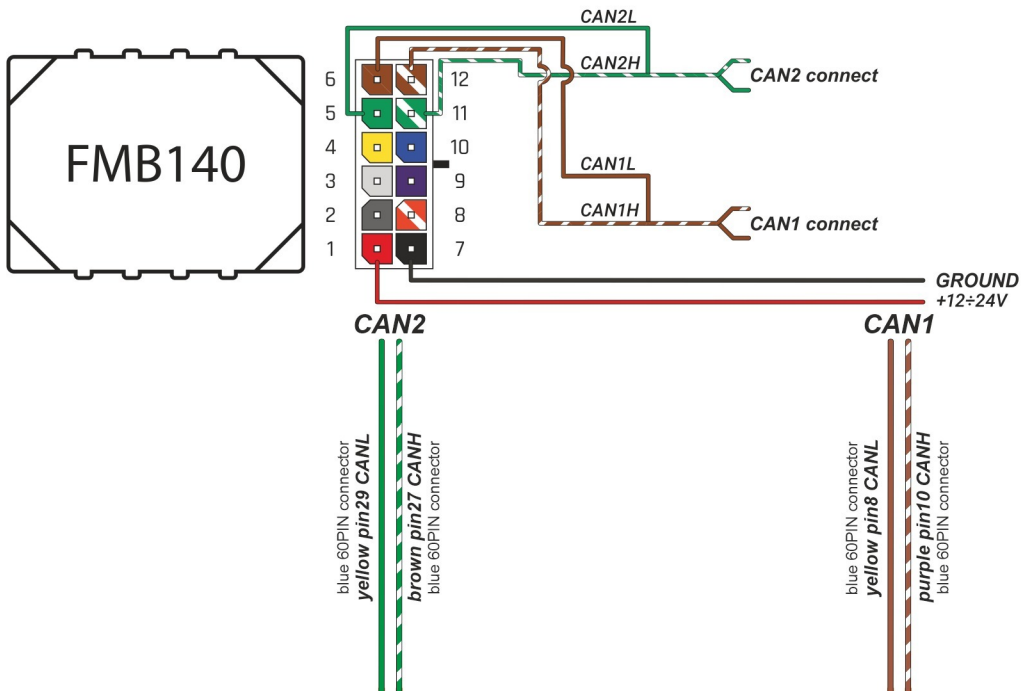

Brand, Model	Device: FMB140 LV-CAN	Year:	Rev.:
FIAT E-DOBLO (K9) (Electric)		2023→	01
Version: with and without Keyless System (without factory alarm)		program №: 14613 from: 2023-02-23	

Flags:

General parameters:

- Total mileage of the vehicle (dashboard)
- Vehicle mileage - (counted)
- Vehicle speed
- Acceleration pedal position
- HV battery level