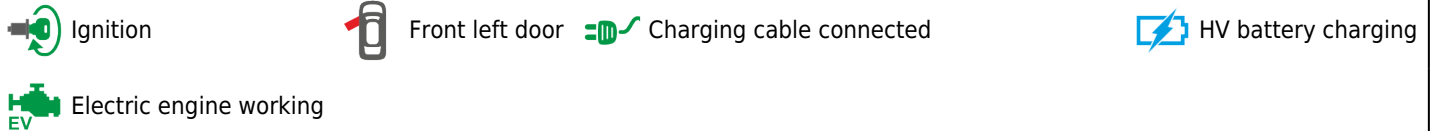

Brand, Model	Device: FMB140 LV-CAN	Year:	Rev.:
FIAT E-DOBLO (K9) (Electric)		2023→	01
Version: with and without Keyless System (without factory alarm)		program №: 14613 from: 2023-02-23	

Flags:

General parameters:

- Total mileage of the vehicle (dashboard)
- Vehicle mileage - (counted)
- Vehicle speed
- Acceleration pedal position
- HV battery level