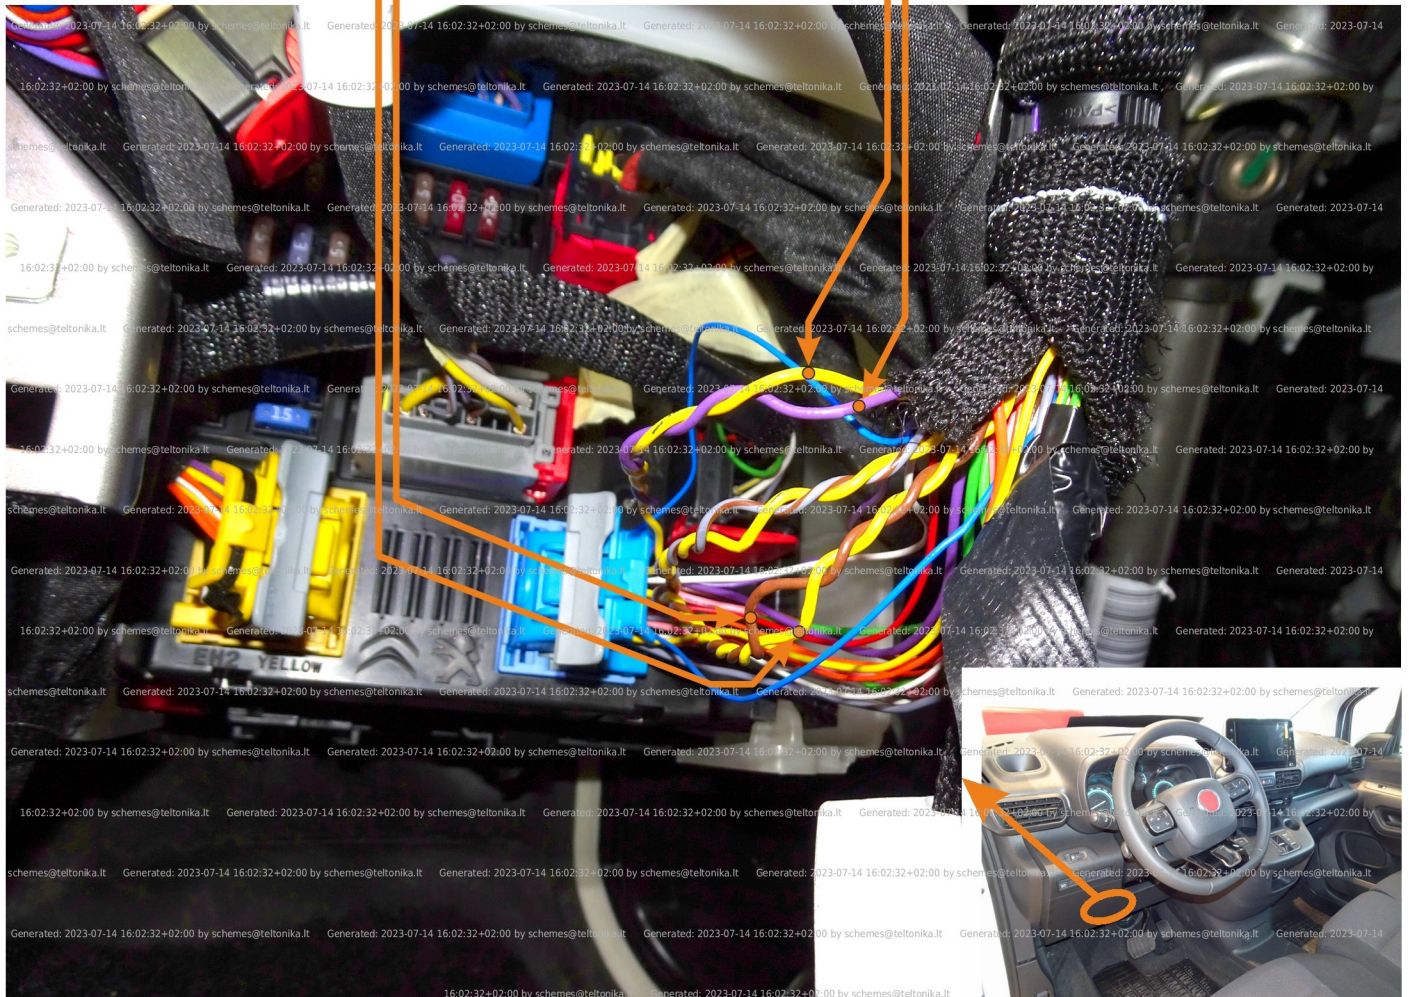

Brand, Model	Device: FMB140 LV-CAN	Year:	Rev.:
FIAT E-DOBLO (K9) (Electric)		2023→	01
Version: with and without Keyless System (without factory alarm)		program №: 14613 from: 2023-02-23	

Flags:

General parameters:

- Total mileage of the vehicle (dashboard)
- Vehicle mileage - (counted)
- Vehicle speed
- Acceleration pedal position
- HV battery level