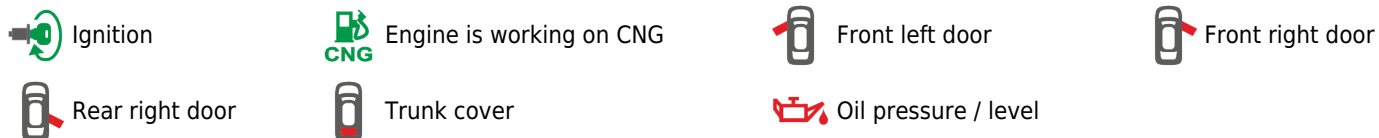

Brand, Model	Device: FMB140 LV-CAN	Year:	Rev.:
FIAT DUCATO NATURAL POWER (250)		2011→	04
Version:	program №: 11881 from: 2022-12-15		

CAN1
blue connector 36PIN
pink/black pin24 or pin6 CANH
pink/white pin25 or pin5 CANL
blue connector 36PIN

CAN2
blue connector A 36PIN
blue/brown pin48 CANL
blue/green pin49 CANH
blue connector A 36PIN

CONTROLLER MODULE (BACK)

Flags:

General parameters:

- | | | |
|--|-------------------------------------|--------------------------------------|
| ● Total mileage of the vehicle (dashboard) | ● Vehicle mileage - (counted) | ● Total fuel consumption - (counted) |
| ● Fuel level (in percent) | ● Engine speed (RPM) | ● Engine temperature |
| ● Vehicle speed | ● Total CNG consumption - (counted) | ● CNG level (in percent) |