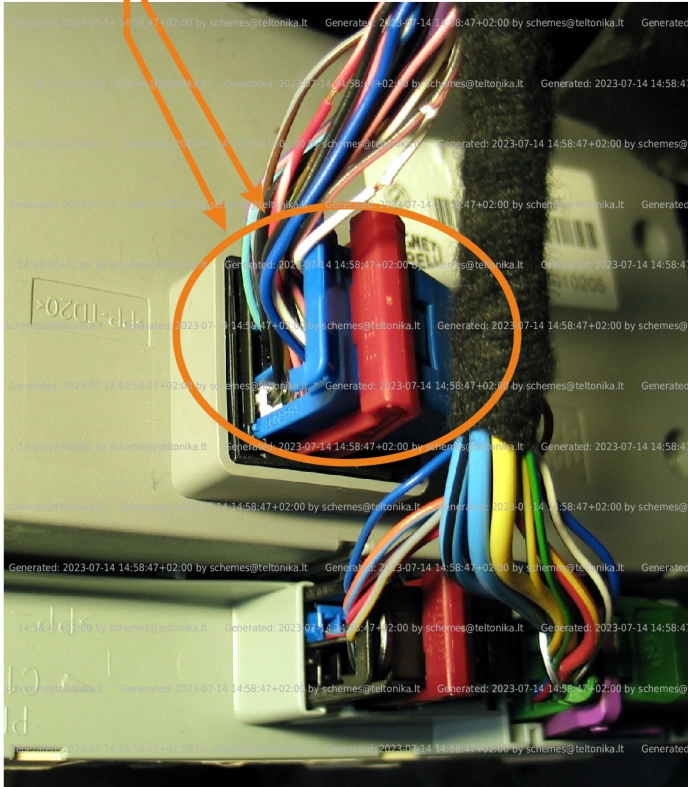

Brand, Model	Device: FMB140 LV-CAN	Year:	Rev.:
FIAT DUCATO NATURAL POWER (250)		2011→	04
Version:	program №: 11881 from: 2022-12-15		

CAN1
blue connector 36PIN
pink/black pin24 or pin6 CANH
pink/white pin25 or pin5 CANL
blue connector 36PIN

CAN2
blue connector A 36PIN
blue/brown pin48 CANL
blue/green pin49 CANH
blue connector A 36PIN

CONTROLLER MODULE (BACK)

Flags:

General parameters:

- | | | |
|--|-------------------------------------|--------------------------------------|
| ● Total mileage of the vehicle (dashboard) | ● Vehicle mileage - (counted) | ● Total fuel consumption - (counted) |
| ● Fuel level (in percent) | ● Engine speed (RPM) | ● Engine temperature |
| ● Vehicle speed | ● Total CNG consumption - (counted) | ● CNG level (in percent) |