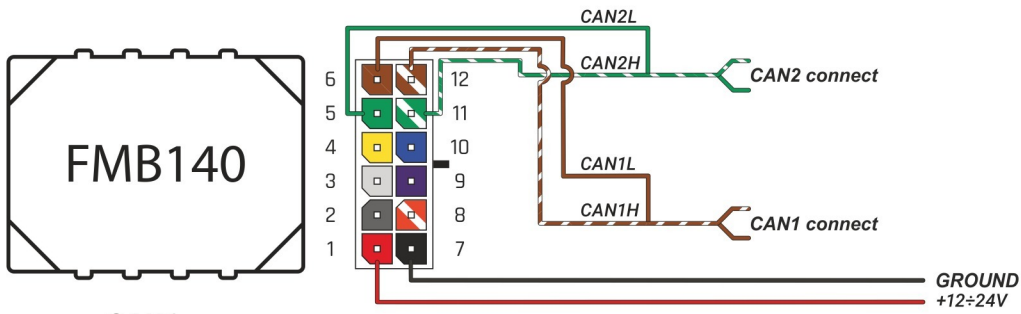

Brand, Model	Device: FMB140 LV-CAN	Year:	Rev.:
FIAT DUCATO NATURAL POWER (250)		2011→	04
Version:	program №: 11881 from: 2022-12-15		

CAN1
blue connector 36PIN
pink/black pin24 or pin6 CANH
pink/white pin25 or pin5 CANL
blue connector 36PIN

CAN2
blue connector A 36PIN
blue/brown pin48 CANL
blue/green pin49 CANH
blue connector A 36PIN

CONTROLLER MODULE (BACK)

Flags:

General parameters:

- | | | |
|--|-------------------------------------|--------------------------------------|
| ● Total mileage of the vehicle (dashboard) | ● Vehicle mileage - (counted) | ● Total fuel consumption - (counted) |
| ● Fuel level (in percent) | ● Engine speed (RPM) | ● Engine temperature |
| ● Vehicle speed | ● Total CNG consumption - (counted) | ● CNG level (in percent) |