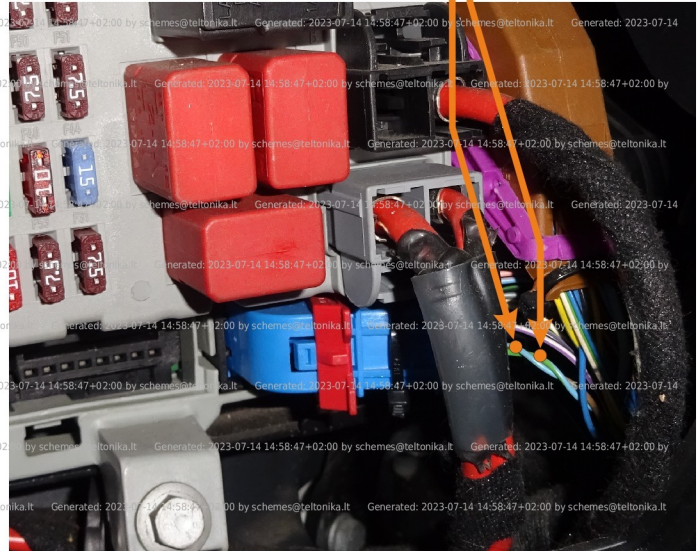

Brand, Model	Device: FMB140 LV-CAN	Year:	Rev.:
FIAT DUCATO NATURAL POWER (250)		2011→	04
Version:	program №: 11881 from: 2022-12-15		

CAN1
blue connector 36PIN
pink/black pin24 or pin6 CANH
pink/white pin25 or pin5 CANL
blue connector 36PIN

CAN2
blue connector A 36PIN
blue/brown pin48 CANL
blue/green pin49 CANH
blue connector A 36PIN

CONTROLLER MODULE (BACK)

Flags:

General parameters:

- | | | |
|--|-------------------------------------|--------------------------------------|
| ● Total mileage of the vehicle (dashboard) | ● Vehicle mileage - (counted) | ● Total fuel consumption - (counted) |
| ● Fuel level (in percent) | ● Engine speed (RPM) | ● Engine temperature |
| ● Vehicle speed | ● Total CNG consumption - (counted) | ● CNG level (in percent) |