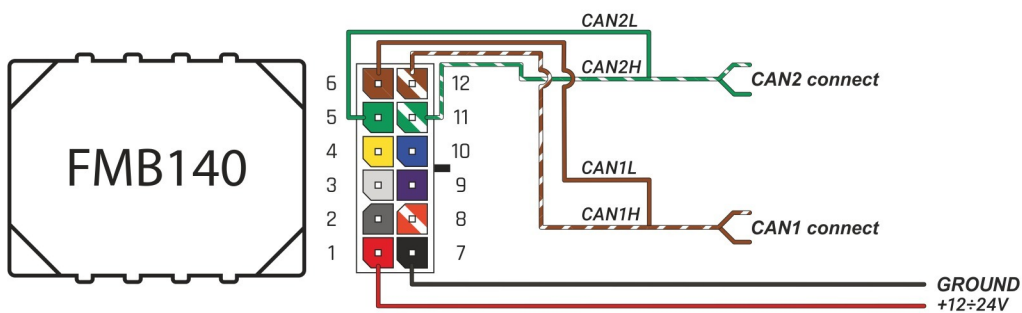

Brand, Model	Device: <b>FMB140 LV-CAN</b>	Year:	Rev.:
<b>FIAT DUCATO (EURO 6)</b>		<b>2022→</b>	<b>03</b>
Version: <b>without Keyless System</b>	program №: <b>13853</b> from: <b>2021-12-31</b>		

**CAN2**

**CAN1**

green 60PIN connector  
blue pin43 CANH  
white pin42 CANL  
green 60PIN connector

brown 60PIN connector  
brown/white pin38 CANL  
green/white pin37 CANH  
brown 60PIN connector

**CONTROL MODULE (REAR)**