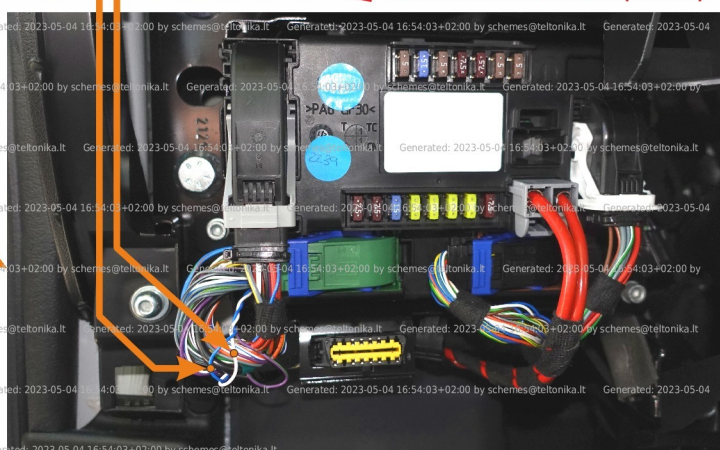

Brand, Model	Device: <b>FMB140 LV-CAN</b>	Year:	Rev.:
<b>FIAT DUCATO (EURO 6)</b>		<b>2022→</b>	<b>03</b>
Version: <b>without Keyless System</b>	program №: <b>13853</b> from: <b>2021-12-31</b>		

**CAN2**

**CAN1**

green 60PIN connector  
blue pin43 CANH  
white pin42 CANL  
green 60PIN connector

brown 60PIN connector  
brown/white pin38 CANL  
green/white pin37 CANH  
brown 60PIN connector

**CONTROL MODULE (REAR)**

## General parameters:

- Total mileage of the vehicle (dashboard)
- Fuel level (in percent)
- Vehicle speed
- Vehicle mileage - (counted)
- Engine speed (RPM)
- Acceleration pedal position
- Total fuel consumption - (counted)
- Engine temperature