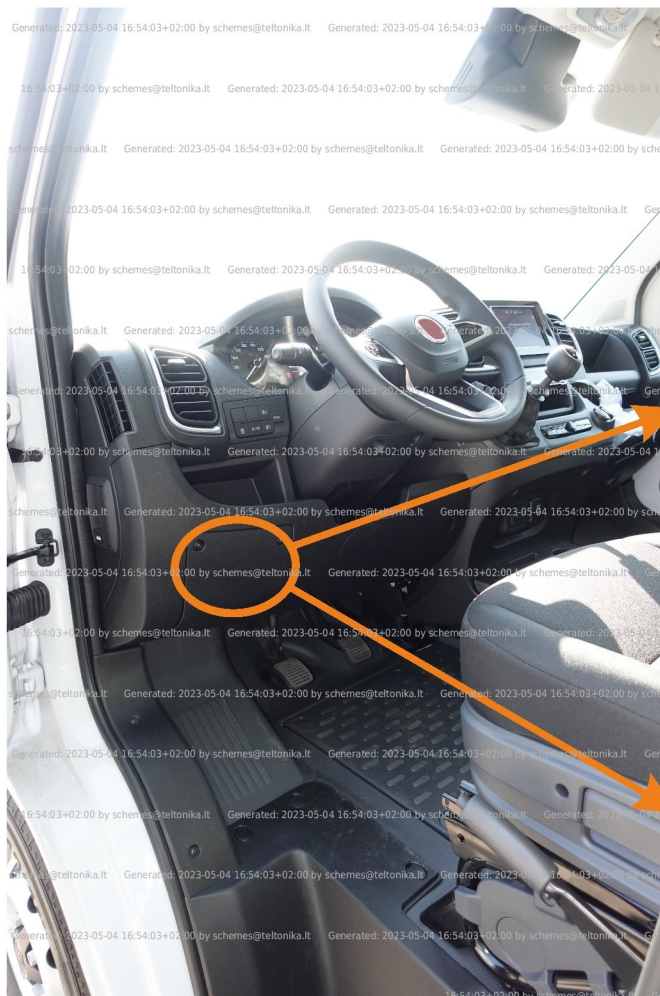

Brand, Model	Device: <b>FMB140 LV-CAN</b>	Year:	Rev.:
<b>FIAT DUCATO (EURO 6)</b>		<b>2022→</b>	<b>03</b>
Version: <b>without Keyless System</b>	program №: <b>13853</b> from: <b>2021-12-31</b>		

**CAN2**

**CAN1**

green 60PIN connector  
blue pin43 CANH  
white pin42 CANL  
green 60PIN connector

brown 60PIN connector  
brown/white pin38 CANL  
green/white pin37 CANH  
brown 60PIN connector

**CONTROL MODULE (REAR)**

## General parameters:

- Total mileage of the vehicle (dashboard)
- Fuel level (in percent)
- Vehicle speed
- Vehicle mileage - (counted)
- Engine speed (RPM)
- Acceleration pedal position
- Total fuel consumption - (counted)
- Engine temperature