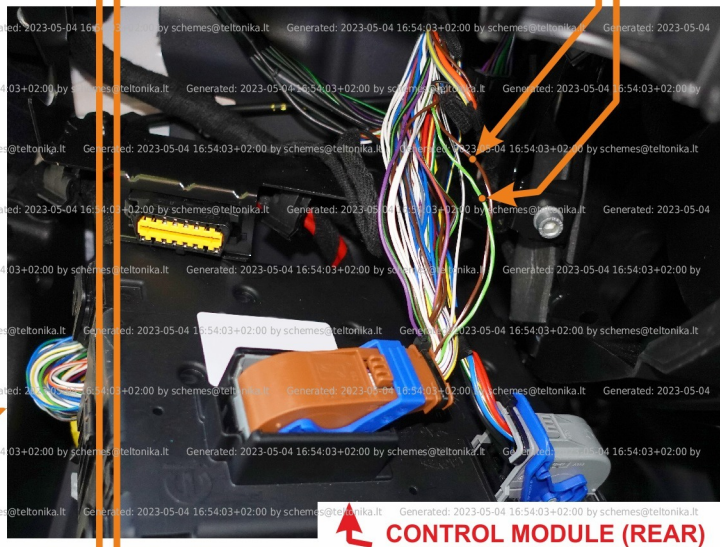

Brand, Model	Device: <b>FMB140 LV-CAN</b>	Year:	Rev.:
<b>FIAT DUCATO (EURO 6)</b>		<b>2022→</b>	<b>03</b>
Version: <b>without Keyless System</b>	program №: <b>13853</b> from: <b>2021-12-31</b>		

**CAN2**

**CAN1**

green 60PIN connector  
blue pin43 CANH  
white pin42 CANL  
green 60PIN connector

brown 60PIN connector  
brown/white pin38 CANL  
green/white pin37 CANH  
brown 60PIN connector

**CONTROL MODULE (REAR)**

## General parameters:

- Total mileage of the vehicle (dashboard)
- Fuel level (in percent)
- Vehicle speed
- Vehicle mileage - (counted)
- Engine speed (RPM)
- Acceleration pedal position
- Total fuel consumption - (counted)
- Engine temperature