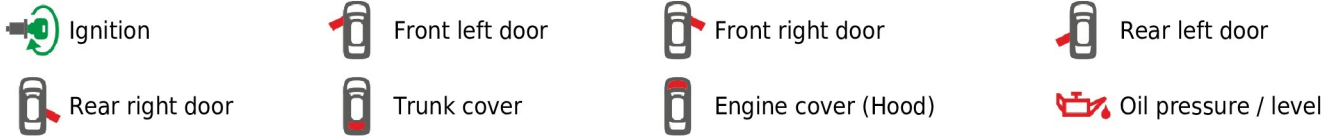

Flags:

General parameters:

- Total mileage of the vehicle (dashboard)
- Fuel level (in percent)
- Vehicle speed
- Vehicle mileage - (counted)
- Engine speed (RPM)
- Acceleration pedal position
- Total fuel consumption - (counted)
- Engine temperature