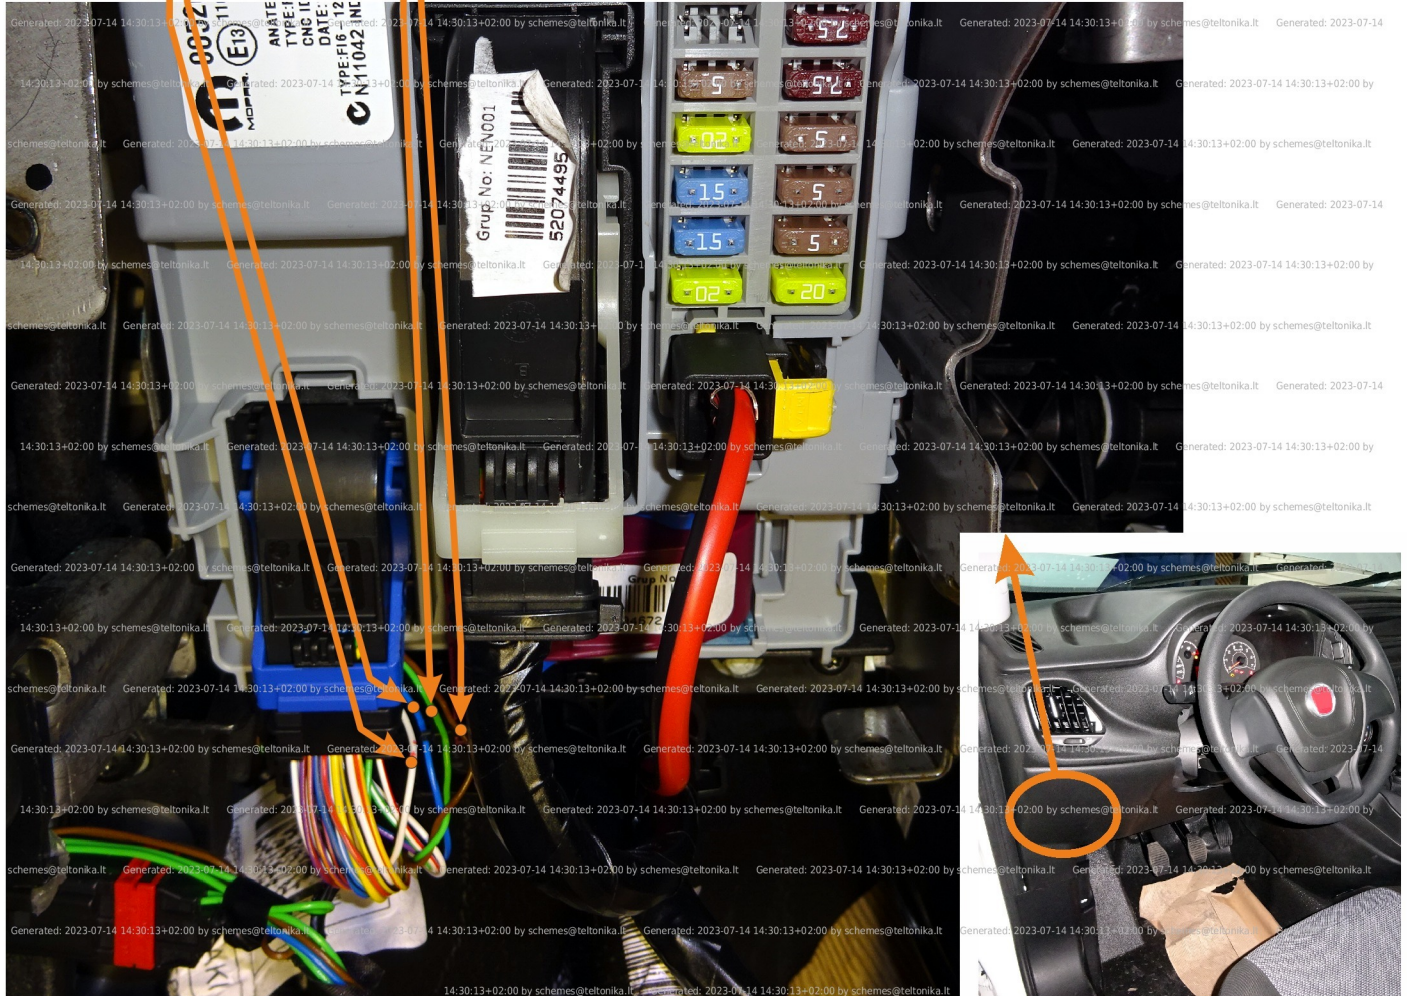

| | | | |
|---------------------------------------|---|--------------|-----------|
| Brand, Model | Device: FMB140 LV-CAN | Year: | Rev.: |
| FIAT DOBLO NATURAL POWER (263) | | 2017→ | 06 |
| Version: | program №: 12233 from: 2022-12-29 | | |

Flags:

Ignition

Engine is working on CNG

Front left door

Front right door

Rear left door

Rear right door

Trunk cover

Oil pressure / level

General parameters:

- Total mileage of the vehicle (dashboard)
- Fuel level (in percent)
- Vehicle speed
- CNG level (in percent)
- Vehicle mileage - (counted)
- Engine speed (RPM)
- Acceleration pedal position
- Total fuel consumption - (counted)
- Engine temperature
- Total CNG consumption - (counted)