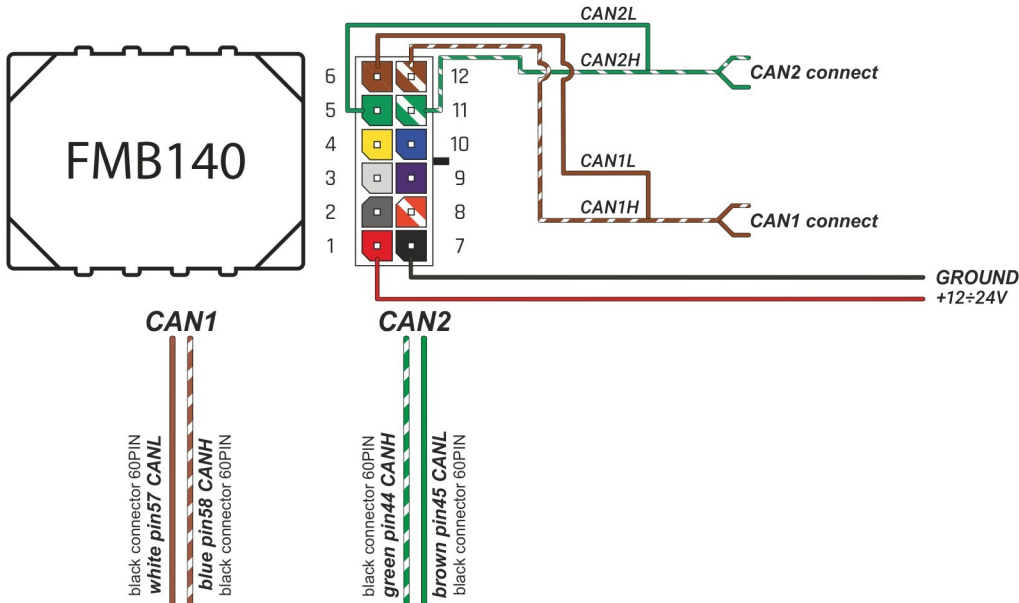

| | | | |
|---------------------------------------|---|--------------|-----------|
| Brand, Model | Device: FMB140 LV-CAN | Year: | Rev.: |
| FIAT DOBLO NATURAL POWER (263) | | 2017→ | 06 |
| Version: | program №: 12233 from: 2022-12-29 | | |

Flags:

Ignition

Engine is working on CNG

Front left door

Front right door

Rear left door

Rear right door

Trunk cover

Oil pressure / level

General parameters:

- Total mileage of the vehicle (dashboard)
- Fuel level (in percent)
- Vehicle speed
- CNG level (in percent)
- Vehicle mileage - (counted)
- Engine speed (RPM)
- Acceleration pedal position
- Total fuel consumption - (counted)
- Engine temperature
- Total CNG consumption - (counted)