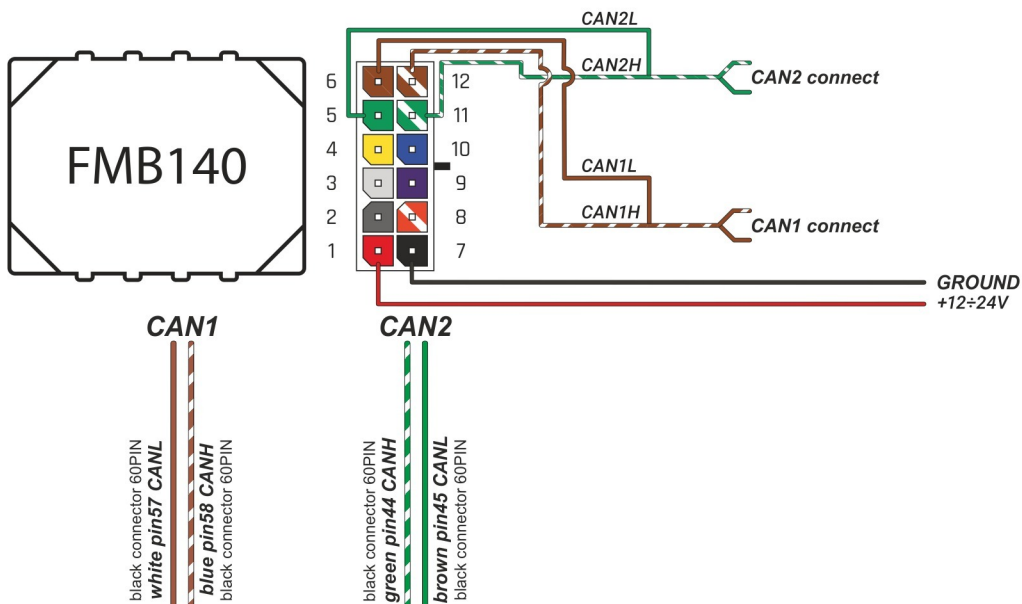

Brand, Model	Device: FMB140 LV-CAN	Year:	Rev.:
FIAT DOBLO NATURAL POWER		2017→	05
Version:	program №: 12233 from: 2022-12-29		

Flags:

Ignition

Engine is working on CNG

Front left door

Front right door

Rear left door

Rear right door

Trunk cover

Oil pressure / level

General parameters:

- Total mileage of the vehicle (dashboard)
- Fuel level (in percent)
- Vehicle speed
- CNG level (in percent)
- Vehicle mileage - (counted)
- Engine speed (RPM)
- Acceleration pedal position
- Total fuel consumption - (counted)
- Engine temperature
- Total CNG consumption - (counted)