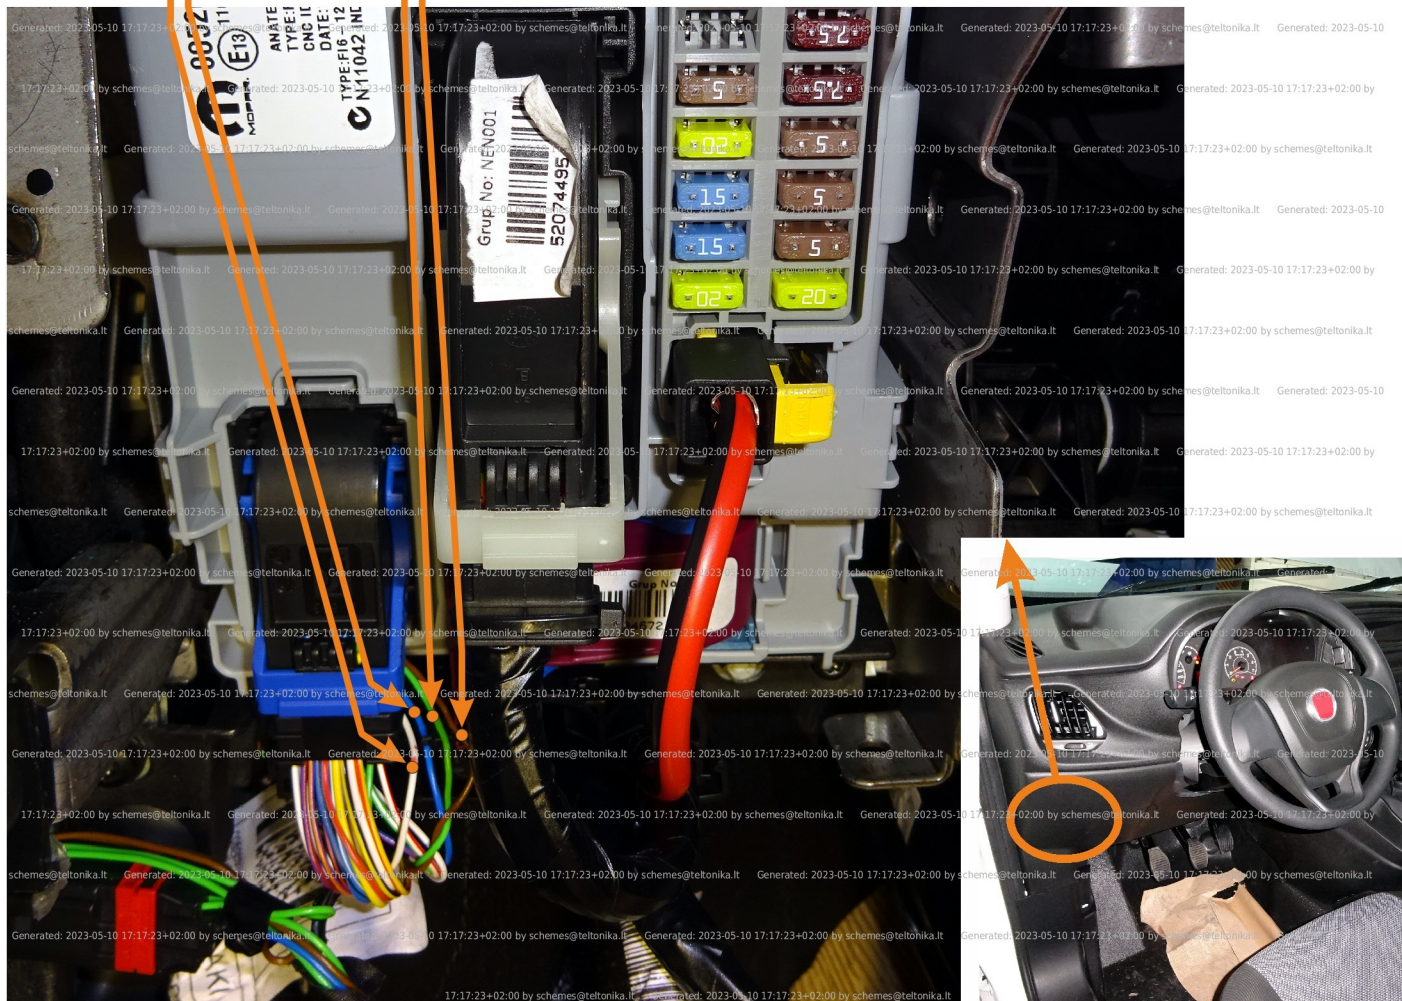

Brand, Model	Device: FMB140 LV-CAN	Year:	Rev.:
FIAT DOBLO NATURAL POWER		2017→	05
Version:	program №: 12233 from: 2022-12-29		

Flags:

Ignition

Engine is working on CNG

Front left door

Front right door

Rear left door

Rear right door

Trunk cover

Oil pressure / level

General parameters:

- Total mileage of the vehicle (dashboard)
- Fuel level (in percent)
- Vehicle speed
- CNG level (in percent)
- Vehicle mileage - (counted)
- Engine speed (RPM)
- Acceleration pedal position
- Total fuel consumption - (counted)
- Engine temperature
- Total CNG consumption - (counted)