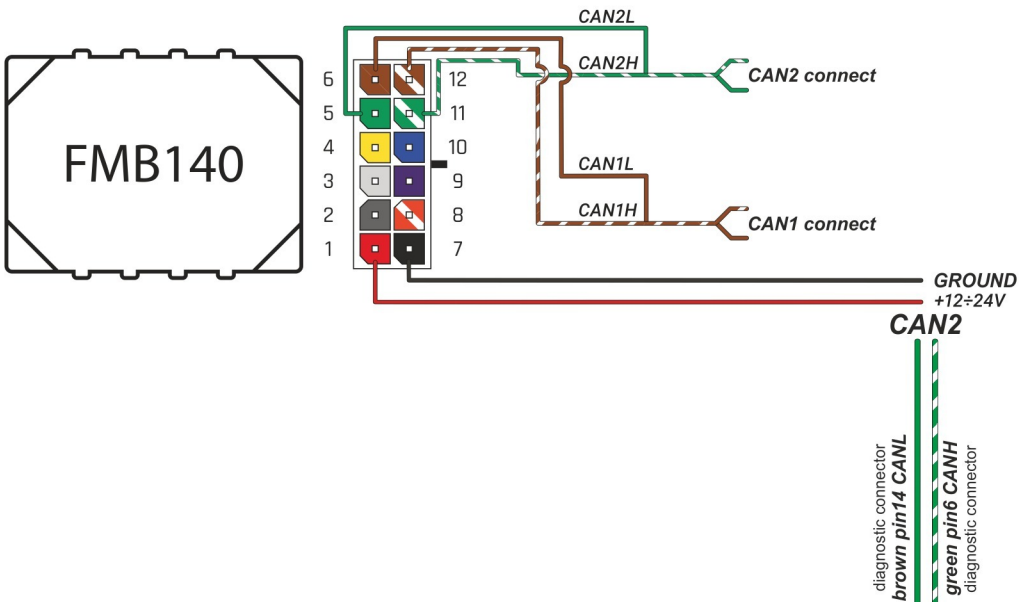

Brand, Model	Device: <b>FMB140 LV-CAN</b>	Year:	Rev.:
<b>FIAT DOBLO NATURAL POWER</b>		<b>2015→</b>	<b>04</b>
Version:	program №: <b>11879</b> from: <b>2022-12-29</b>		

## General parameters:

- Total mileage of the vehicle (dashboard)
- Fuel level (in percent)
- Vehicle speed
- CNG level (in percent)
- Vehicle mileage - (counted)
- Engine speed (RPM)
- Acceleration pedal position
- Total fuel consumption - (counted)
- Engine temperature
- Total CNG consumption - (counted)