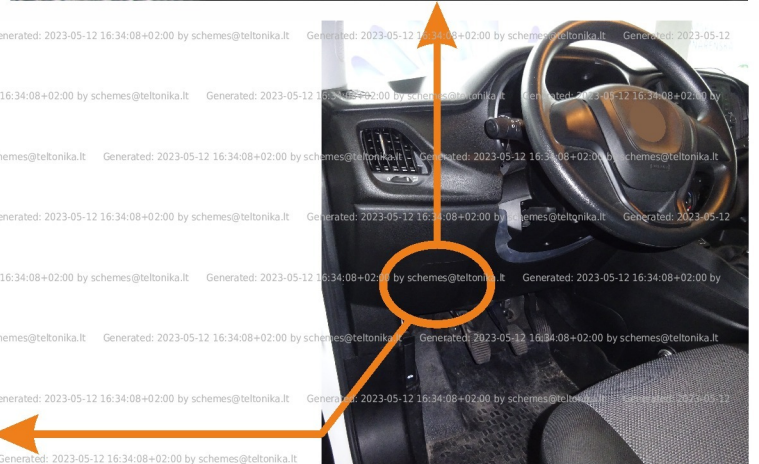

Brand, Model	Device: <b>FMB140 LV-CAN</b>	Year:	Rev.:
<b>FIAT DOBLO NATURAL POWER</b>		<b>2015→</b>	<b>04</b>
Version:	program №: <b>11879</b> from: <b>2022-12-29</b>		

## General parameters:

- Total mileage of the vehicle (dashboard)
- Fuel level (in percent)
- Vehicle speed
- CNG level (in percent)
- Vehicle mileage - (counted)
- Engine speed (RPM)
- Acceleration pedal position
- Total fuel consumption - (counted)
- Engine temperature
- Total CNG consumption - (counted)