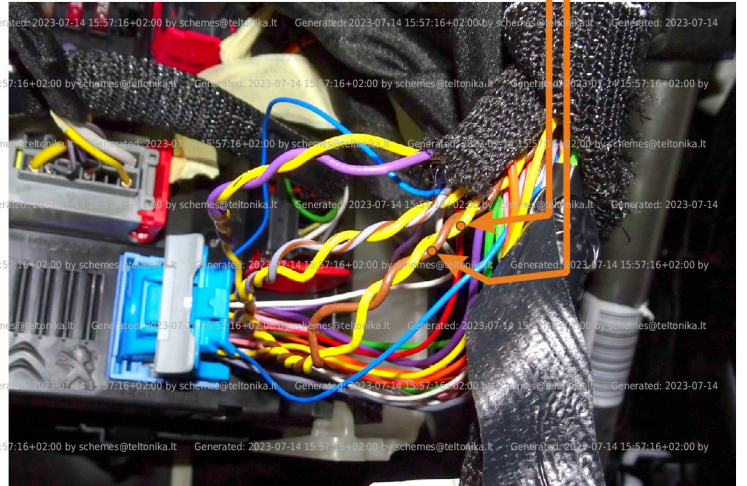

Brand, Model	Device: FMB140 LV-CAN	Year:	Rev.:
FIAT DOBLO (K9)		2023→	01
Version: with and without Keyless System (without factory alarm)		program №: 14622 from: 2023-03-27	

Flags:

General parameters:

- Total mileage of the vehicle (dashboard)
- Vehicle mileage - (counted)
- Total fuel consumption - (counted)
- Fuel level (in percent)
- Engine speed (RPM)
- Engine temperature
- Vehicle speed
- Acceleration pedal position