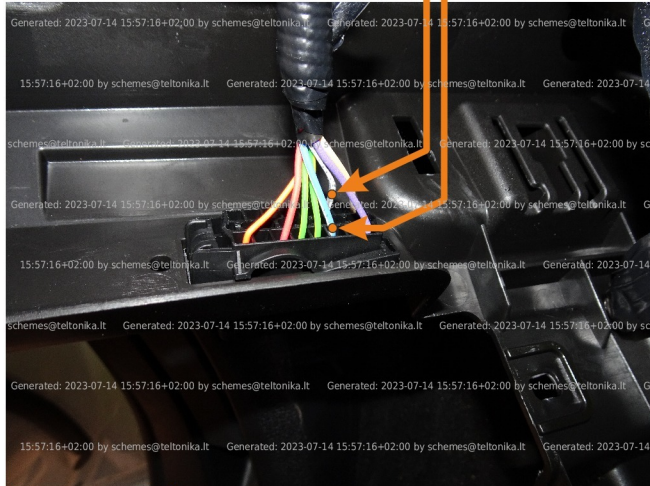

Brand, Model	Device: FMB140 LV-CAN	Year:	Rev.:
FIAT DOBLO (K9)		2023→	01
Version: with and without Keyless System (without factory alarm)		program №: 14622 from: 2023-03-27	

Flags:

General parameters:

- Total mileage of the vehicle (dashboard)
- Vehicle mileage - (counted)
- Total fuel consumption - (counted)
- Fuel level (in percent)
- Engine speed (RPM)
- Engine temperature
- Vehicle speed
- Acceleration pedal position