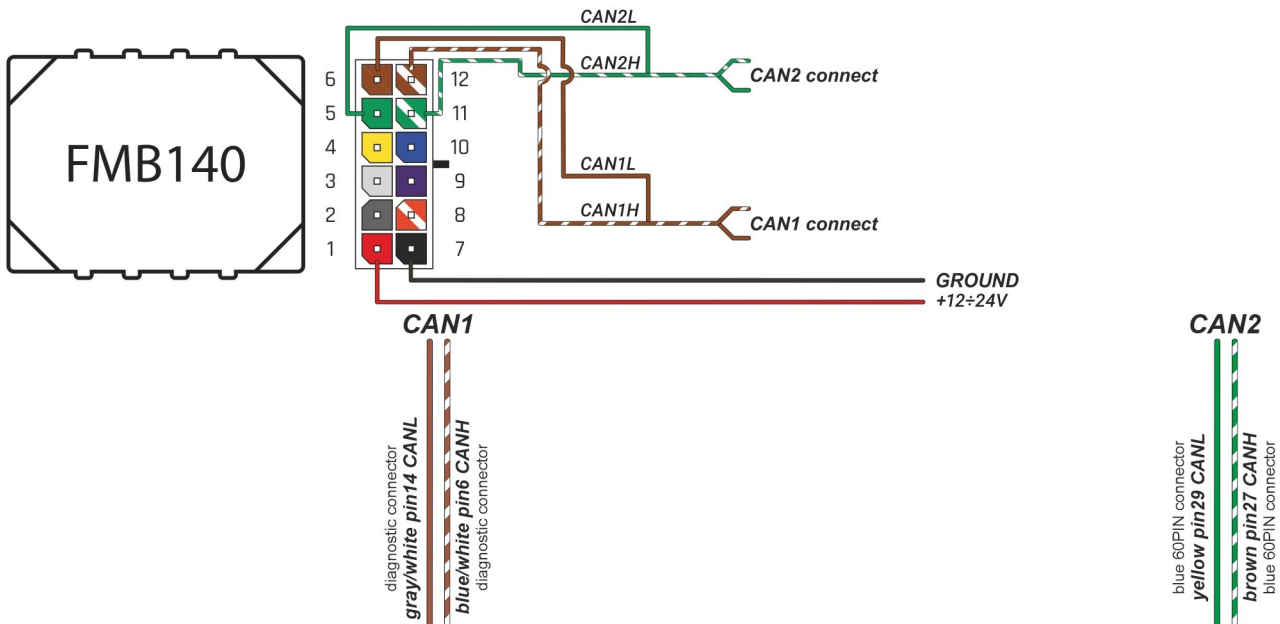

Brand, Model	Device: FMB140 LV-CAN	Year:	Rev.:
FIAT DOBLO (K9)		2023→	01
Version: with and without Keyless System (without factory alarm)		program №: 14622 from: 2023-03-27	

Flags:

General parameters:

- Total mileage of the vehicle (dashboard)
- Vehicle mileage - (counted)
- Total fuel consumption - (counted)
- Fuel level (in percent)
- Engine speed (RPM)
- Engine temperature
- Vehicle speed
- Acceleration pedal position