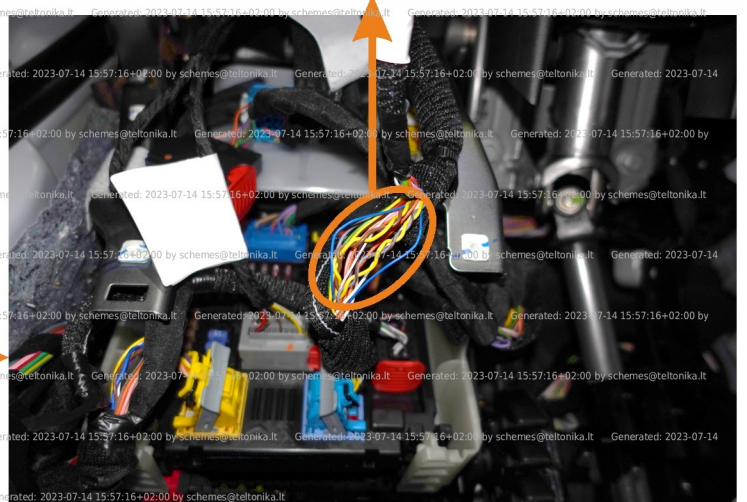

Brand, Model	Device: FMB140 LV-CAN	Year:	Rev.:
FIAT DOBLO (K9)		2023→	01
Version: with and without Keyless System (without factory alarm)		program №: 14622 from: 2023-03-27	

Flags:

General parameters:

- Total mileage of the vehicle (dashboard)
- Vehicle mileage - (counted)
- Total fuel consumption - (counted)
- Fuel level (in percent)
- Engine speed (RPM)
- Engine temperature
- Vehicle speed
- Acceleration pedal position