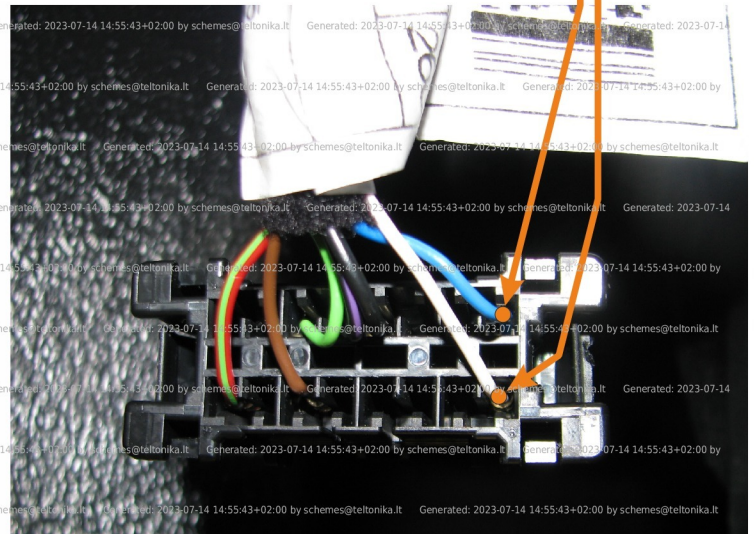

Brand, Model	Device: FMB140 LV-CAN	Year:	Rev.:
FIAT DOBLO (263)		2015→	04
Version: without Keyless System	program №: 11127 from: 2019-04-10		

CAN1
diagnostic connector
blue pin1 CANH
white pin9 CANL
diagnostic connector

Flags:

General parameters:

- Total mileage of the vehicle (dashboard)
- Fuel level (in percent)
- Vehicle speed
- Vehicle mileage - (counted)
- Engine speed (RPM)
- Total fuel consumption - (counted)
- Engine temperature