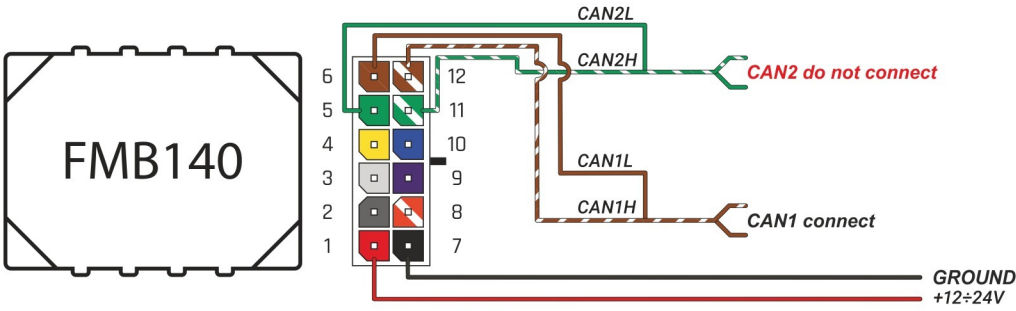

Brand, Model	Device: FMB140 LV-CAN	Year:	Rev.:
FIAT DOBLO (263)		2015→	04
Version: without Keyless System	program №: 11127 from: 2019-04-10		

CAN1
diagnostic connector
blue pin1 CANH
white pin9 CANL
diagnostic connector

Flags:

General parameters:

- Total mileage of the vehicle (dashboard)
- Fuel level (in percent)
- Vehicle speed
- Vehicle mileage - (counted)
- Engine speed (RPM)
- Total fuel consumption - (counted)
- Engine temperature