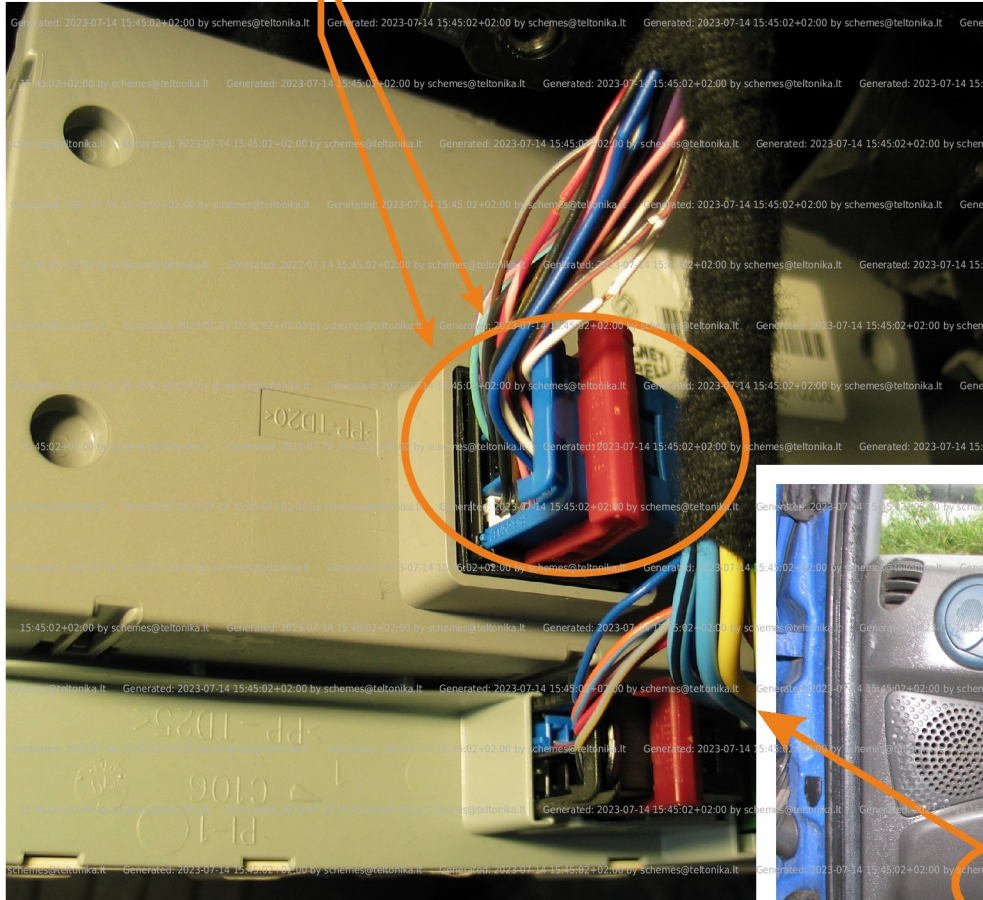

| | | | |
|-------------------------|---|--------------|-----------|
| Brand, Model | Device: FMB140 LV-CAN | Year: | Rev.: |
| FIAT DOBLO (223) | | 2001→ | 03 |
| Version: | program №: 11263 from: 2017-09-01 | | |

Flags:

General parameters:

- Vehicle mileage - (counted)
- Fuel level (in percent)
- Engine speed (RPM)
- Engine temperature
- Vehicle speed