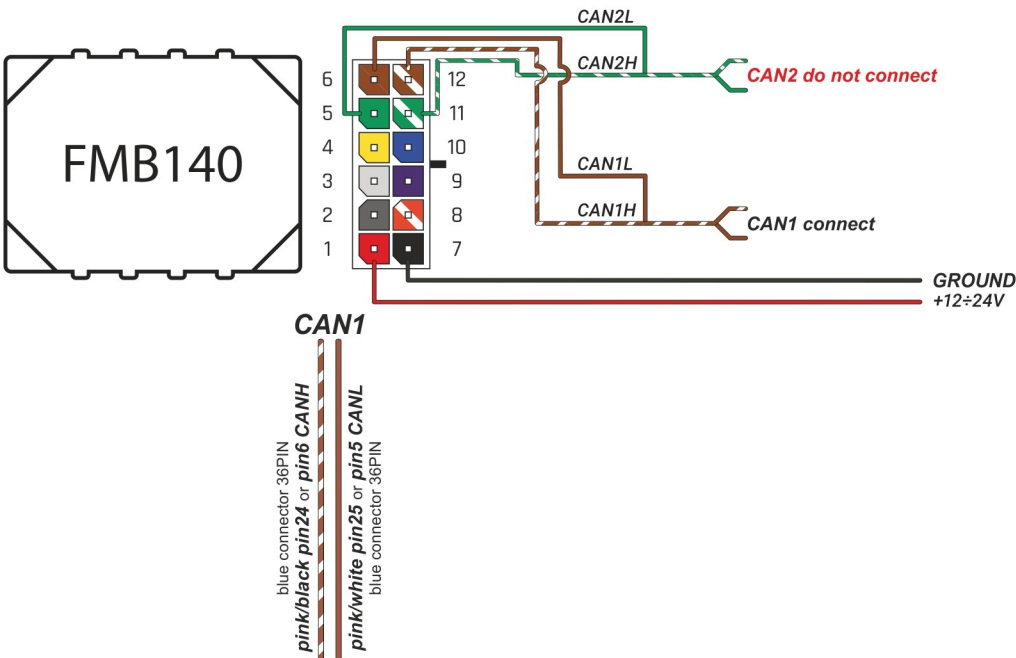

| | | | |
|-------------------------|---|--------------|-----------|
| Brand, Model | Device: FMB140 LV-CAN | Year: | Rev.: |
| FIAT DOBLO (223) | | 2001→ | 03 |
| Version: | program №: 11263 from: 2017-09-01 | | |

Flags:

General parameters:

- Vehicle mileage - (counted)
- Fuel level (in percent)
- Engine speed (RPM)
- Engine temperature
- Vehicle speed