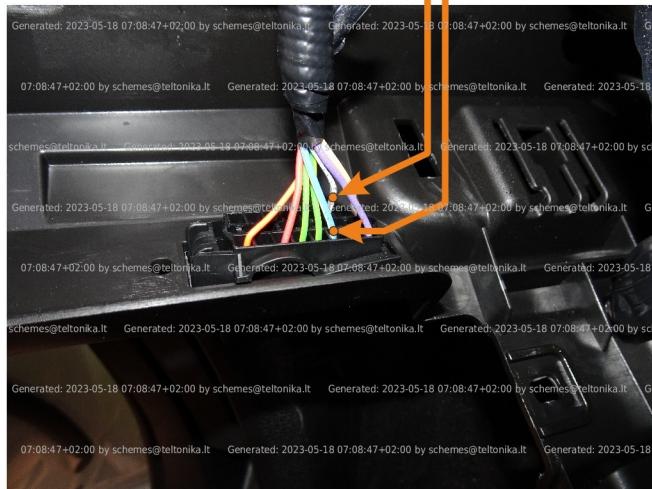

Brand, Model	Device: FMB140 LV-CAN	Year:	Rev.:
FIAT DOBLO		2023→	00
Version: with and without Keyless System (without factory alarm)		program №: 14622 from: 2023-03-27	

Flags:

General parameters:

- Total mileage of the vehicle (dashboard)
- Vehicle mileage - (counted)
- Total fuel consumption - (counted)
- Fuel level (in percent)
- Engine speed (RPM)
- Engine temperature
- Vehicle speed
- Acceleration pedal position