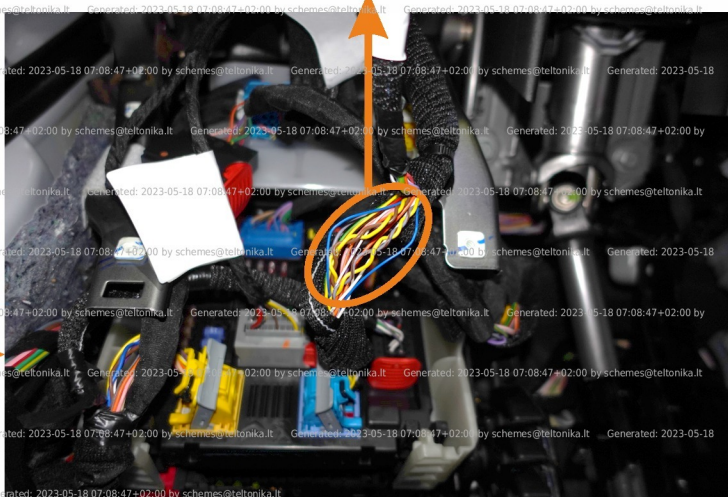

Brand, Model	Device: FMB140 LV-CAN	Year:	Rev.:
FIAT DOBLO		2023→	00
Version: with and without Keyless System (without factory alarm)		program №: 14622 from: 2023-03-27	

Flags:

General parameters:

- Total mileage of the vehicle (dashboard)
- Vehicle mileage - (counted)
- Total fuel consumption - (counted)
- Fuel level (in percent)
- Engine speed (RPM)
- Engine temperature
- Vehicle speed
- Acceleration pedal position