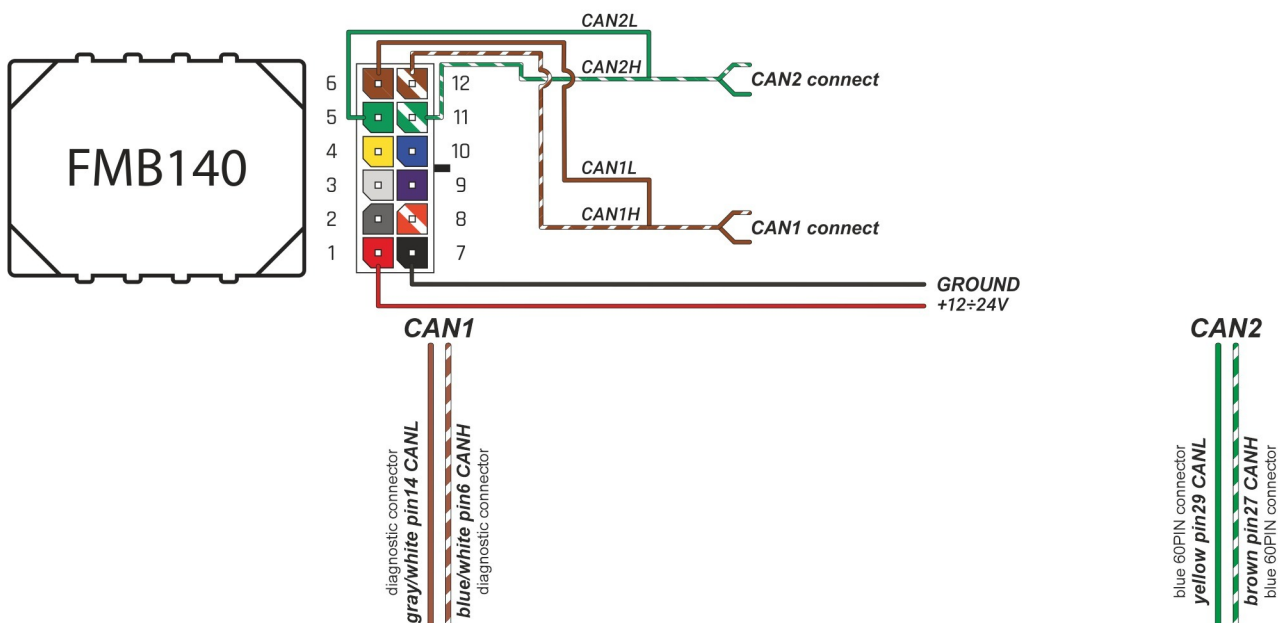

Brand, Model	Device: FMB140 LV-CAN	Year:	Rev.:
FIAT DOBLO		2023→	00
Version: with and without Keyless System (without factory alarm)		program №: 14622 from: 2023-03-27	

Flags:

General parameters:

- Total mileage of the vehicle (dashboard)
- Vehicle mileage - (counted)
- Total fuel consumption - (counted)
- Fuel level (in percent)
- Engine speed (RPM)
- Engine temperature
- Vehicle speed
- Acceleration pedal position