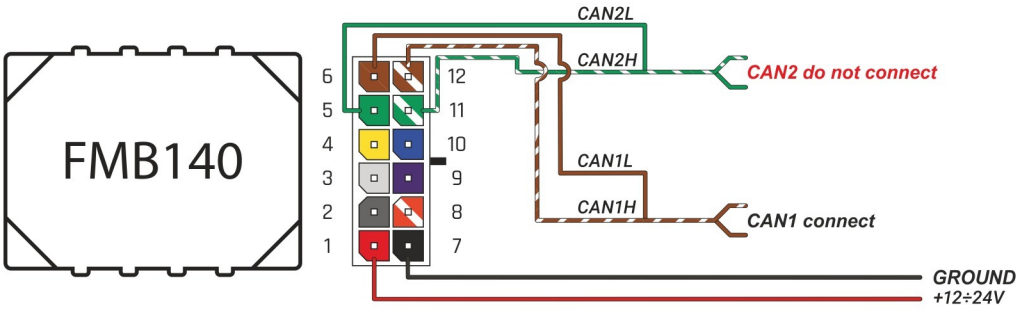

Brand, Model	Device: FMB140 LV-CAN	Year:	Rev.:
FIAT DOBLO		2015→	03
Version: without Keyless System	program №: 11127 from: 2019-04-10		

CAN1
diagnostic connector
blue pin1 CANH
white pin9 CANL
diagnostic connector

Flags:

General parameters:

- Total mileage of the vehicle (dashboard)
- Fuel level (in percent)
- Vehicle speed
- Vehicle mileage - (counted)
- Engine speed (RPM)
- Total fuel consumption - (counted)
- Engine temperature