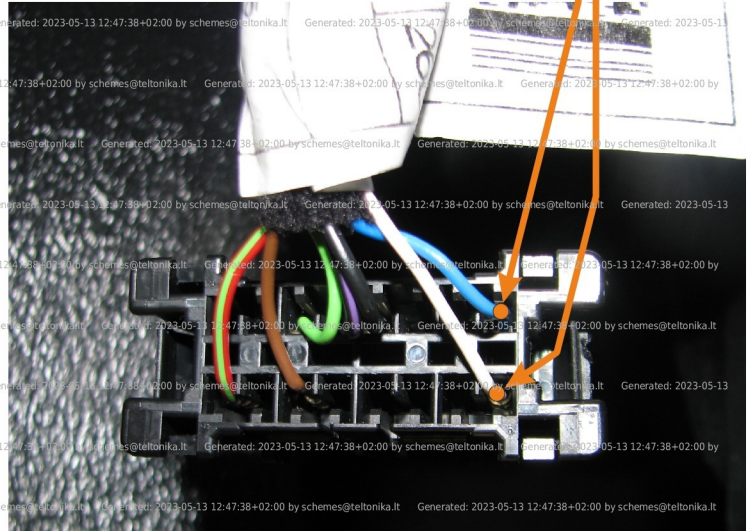

Brand, Model	Device: FMB140 LV-CAN	Year:	Rev.:
FIAT DOBLO		2015→	03
Version: without Keyless System	program №: 11127 from: 2019-04-10		

CAN1
diagnostic connector
blue pin1 CANH
white pin9 CANL
diagnostic connector

Flags:

General parameters:

- Total mileage of the vehicle (dashboard)
- Fuel level (in percent)
- Vehicle speed
- Vehicle mileage - (counted)
- Engine speed (RPM)
- Total fuel consumption - (counted)
- Engine temperature