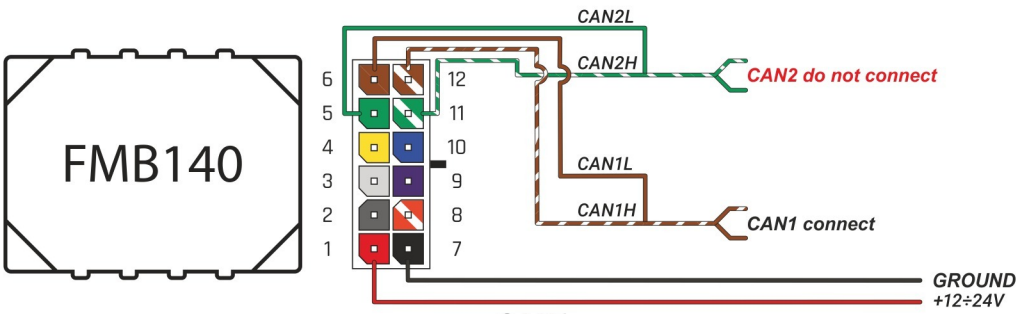

Brand, Model	Device: <b>FMB140 LV-CAN</b>	Year:	Rev.:
<b>FIAT DOBLO</b>		<b>2006→</b>	<b>03</b>
Version:	program №: <b>11112</b> from: <b>2017-09-01</b>		

**CONTROLLER MODULE (BACK)**

Generated: 2023-05-13 12:36:14+02:00 by schemes@teltonika.it