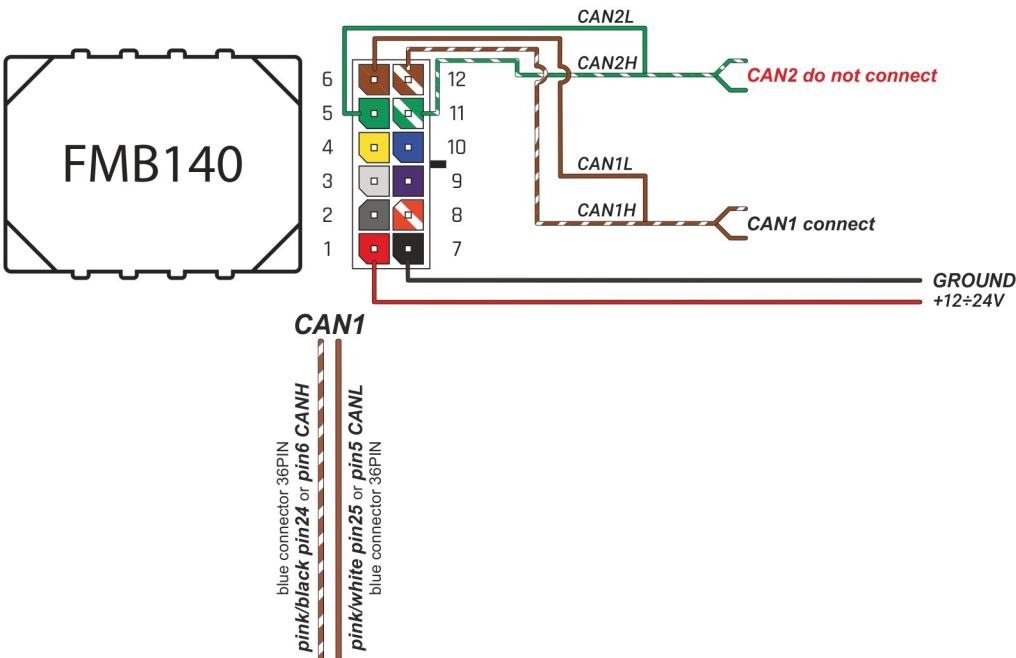

Brand, Model	Device: FMB140 LV-CAN	Year:	Rev.:
FIAT DOBLO		2001→	02
Version:	program №: 11263 from: 2017-09-01		

Flags:

General parameters:

- Vehicle mileage - (counted)
- Fuel level (in percent)
- Engine speed (RPM)
- Engine temperature
- Vehicle speed