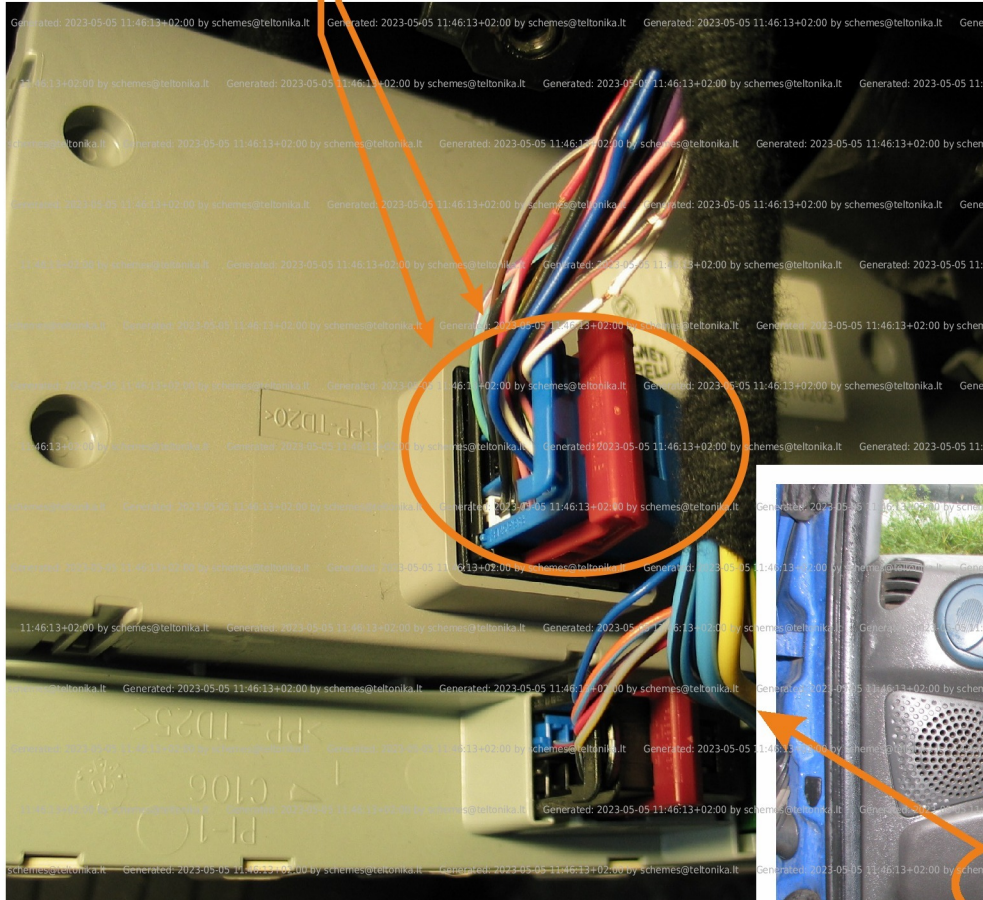

Brand, Model	Device: FMB140 LV-CAN	Year:	Rev.:
FIAT DOBLO		2001→	02
Version:	program №: 11263 from: 2017-09-01		

Flags:

General parameters:

- Vehicle mileage - (counted)
- Fuel level (in percent)
- Engine speed (RPM)
- Engine temperature
- Vehicle speed