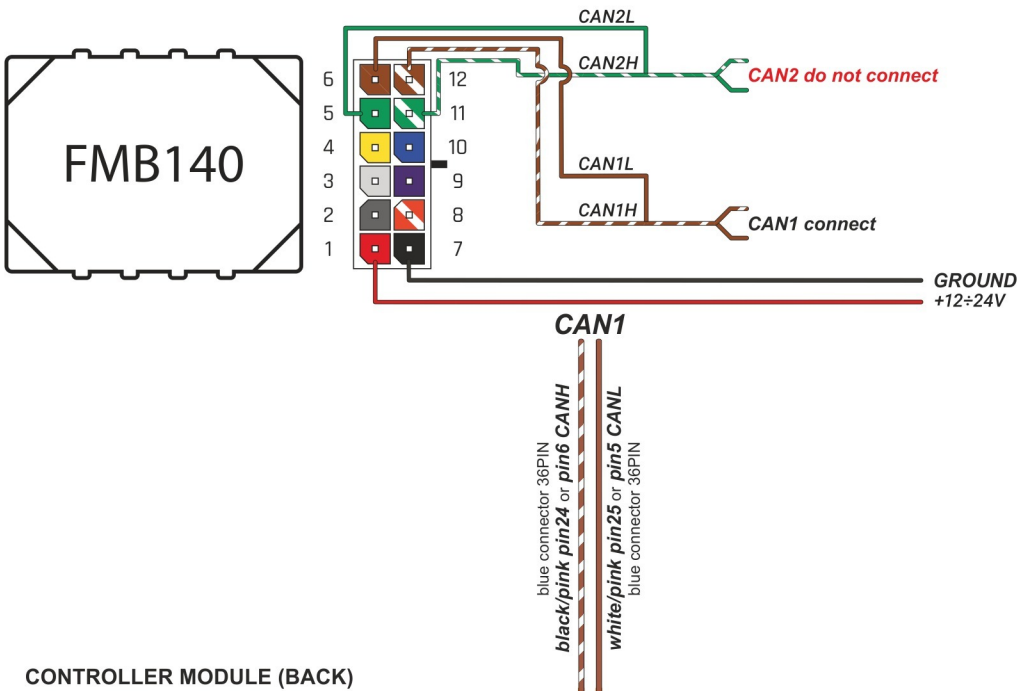

Brand, Model	Device: FMB140 LV-CAN	Year:	Rev.:
FIAT CROMA (194)		2005→	04
Version:	program №: 11128 from: 2017-09-01		

CONTROLLER MODULE (BACK)

STARTER'S BLOCKADE CIRCUIT
red/black pin8 black connector 24PIN
- module on bottom of steering column

Flags:

General parameters:

- Total mileage of the vehicle (dashboard)
- Fuel level (in percent)
- Vehicle speed
- Vehicle mileage - (counted)
- Engine speed (RPM)
- Total fuel consumption - (counted)
- Engine temperature