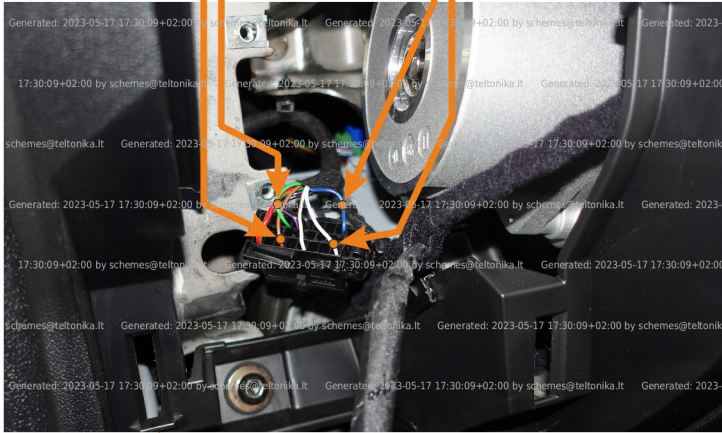

Brand, Model	Device: <b>FMB140 LV-CAN</b>	Year:	Rev.:
<b>FIAT 500 (312)</b>		<b>2020→</b>	<b>00</b>
Version: <b>with and without Keyless System</b>		program №: <b>13836</b> from: <b>2021-10-04</b>	

## General parameters:

- Total mileage of the vehicle (dashboard)
- Vehicle mileage - (counted)
- Total fuel consumption - (counted)
- Fuel level (in percent)
- Engine speed (RPM)
- Engine temperature
- Vehicle speed
- Acceleration pedal position