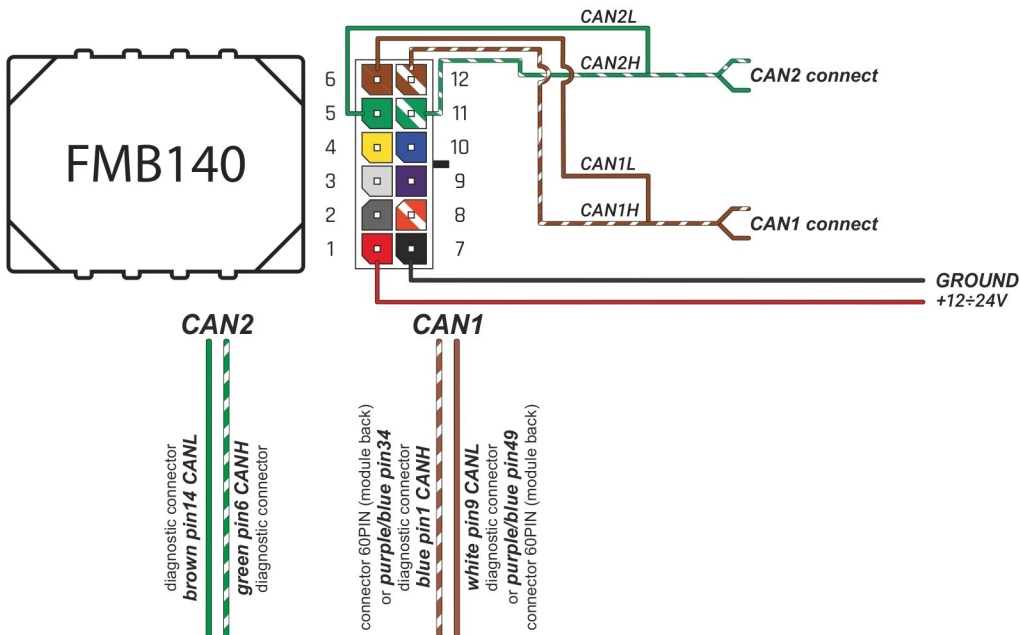

Brand, Model	Device: <b>FMB140 LV-CAN</b>	Year:	Rev.:
<b>FIAT 500 (312)</b>		<b>2020→</b>	<b>00</b>
Version: <b>with and without Keyless System</b>		program №: <b>13836</b> from: <b>2021-10-04</b>	

## General parameters:

- Total mileage of the vehicle (dashboard)
- Vehicle mileage - (counted)
- Total fuel consumption - (counted)
- Fuel level (in percent)
- Engine speed (RPM)
- Engine temperature
- Vehicle speed
- Acceleration pedal position