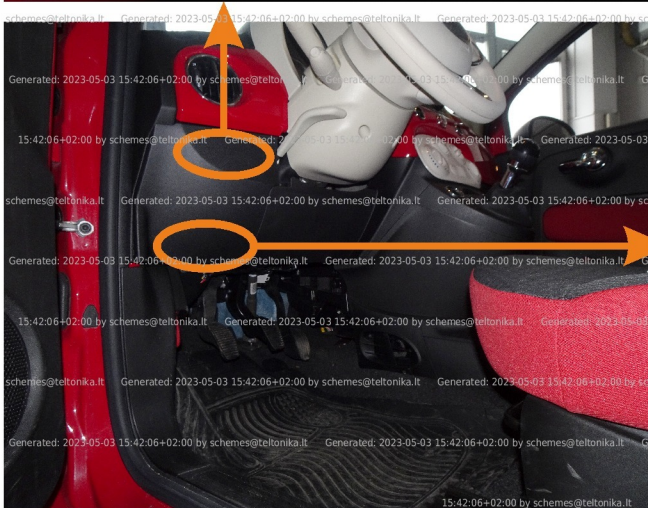

Brand, Model	Device: <b>FMB140 LV-CAN</b>	Year:	Rev.:
<b>FIAT 500 (312)</b>		<b>2016→</b>	<b>03</b>
Version: <b>with and without Keyless System</b>		program №: <b>13357</b> from: <b>2020-09-29</b>	

**CAN1**  
 connector 60PIN (module back)  
 or purple/blue pin34  
 diagnostic connector  
 blue pin1 CANH  
 white pin9 CANL  
 diagnostic connector  
 or purple/blue pin49  
 connector 60PIN (module back)

**CAN2**  
 diagnostic connector  
 brown pin14 CANL  
 green pin6 CANH  
 diagnostic connector

## General parameters:

- Total mileage of the vehicle (dashboard)
- Vehicle mileage - (counted)
- Total fuel consumption - (counted)
- Fuel level (in percent)
- Engine speed (RPM)
- Engine temperature
- Vehicle speed
- Acceleration pedal position