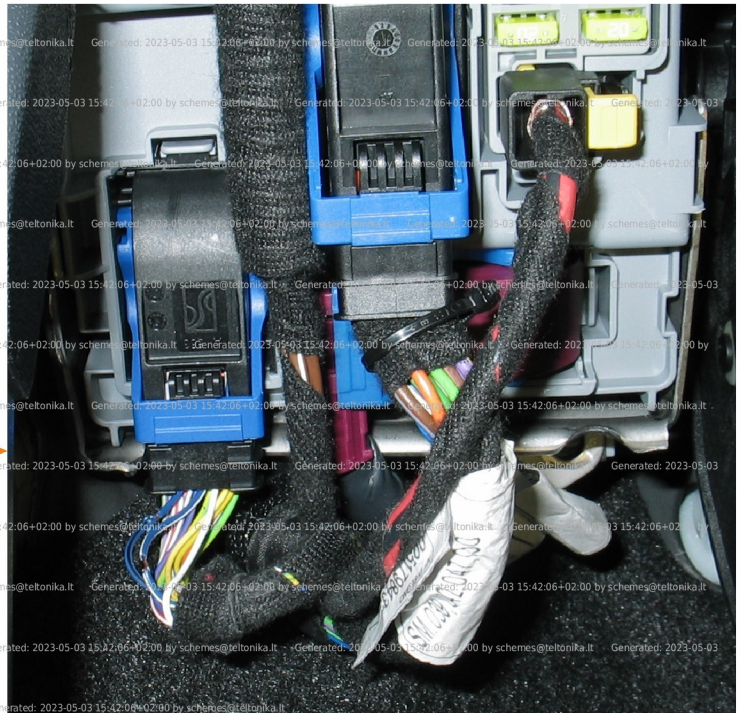

Brand, Model	Device: <b>FMB140 LV-CAN</b>	Year:	Rev.:
<b>FIAT 500 (312)</b>		<b>2016→</b>	<b>03</b>
Version: <b>with and without Keyless System</b>		program №: <b>13357</b> from: <b>2020-09-29</b>	

**CAN1**  
 connector 60PIN (module back)  
 or purple/blue pin34  
 diagnostic connector  
 blue pin1 CANH  
 white pin9 CANL  
 diagnostic connector  
 or purple/blue pin49  
 connector 60PIN (module back)

**CAN2**  
 diagnostic connector  
 brown pin14 CANL  
 green pin6 CANH  
 diagnostic connector

## General parameters:

- Total mileage of the vehicle (dashboard)
- Vehicle mileage - (counted)
- Total fuel consumption - (counted)
- Fuel level (in percent)
- Engine speed (RPM)
- Engine temperature
- Vehicle speed
- Acceleration pedal position