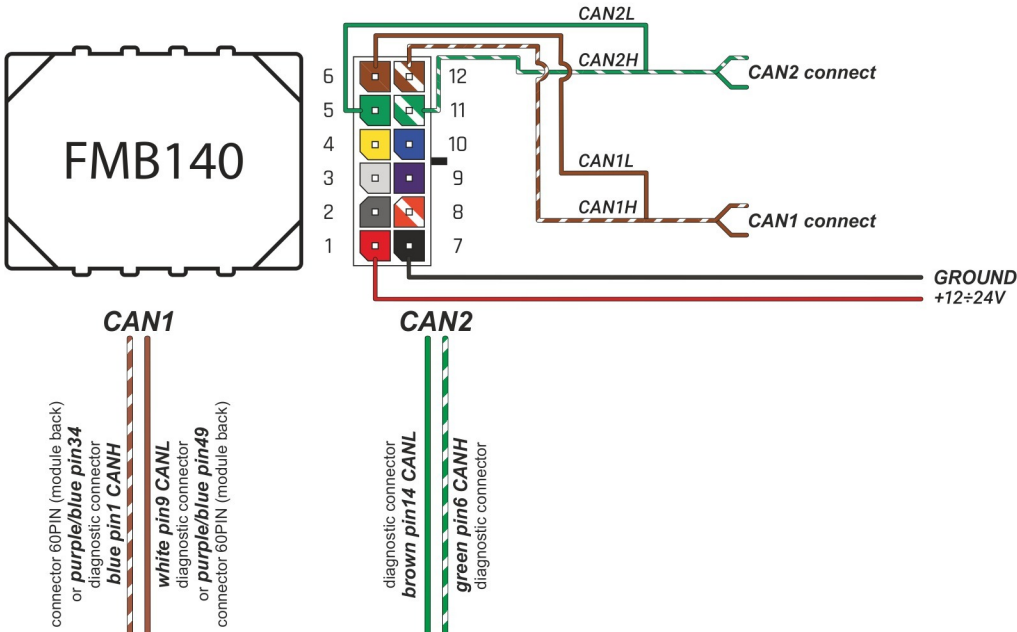

Brand, Model	Device: <b>FMB140 LV-CAN</b>	Year:	Rev.:
<b>FIAT 500 (312)</b>		<b>2016→</b>	<b>03</b>
Version: <b>with and without Keyless System</b>		program №: <b>13357</b> from: <b>2020-09-29</b>	

**CAN1**  
 connector 60PIN (module back)  
 or purple/blue pin34  
 diagnostic connector  
 blue pin1 CANH  
 white pin9 CANL  
 diagnostic connector  
 or purple/blue pin49  
 connector 60PIN (module back)

**CAN2**  
 diagnostic connector  
 brown pin14 CANL  
 green pin6 CANH  
 diagnostic connector

## General parameters:

- Total mileage of the vehicle (dashboard)
- Vehicle mileage - (counted)
- Total fuel consumption - (counted)
- Fuel level (in percent)
- Engine speed (RPM)
- Engine temperature
- Vehicle speed
- Acceleration pedal position