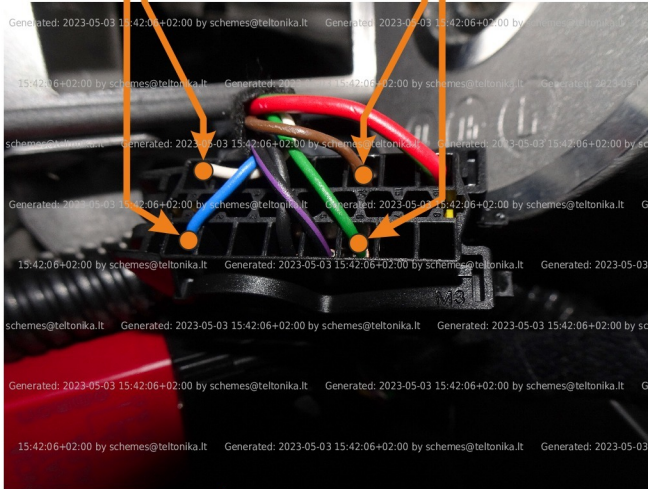

Brand, Model	Device: <b>FMB140 LV-CAN</b>	Year:	Rev.:
<b>FIAT 500 (312)</b>		<b>2016→</b>	<b>03</b>
Version: <b>with and without Keyless System</b>		program №: <b>13357</b> from: <b>2020-09-29</b>	

**CAN1**  
 connector 60PIN (module back)  
 or purple/blue pin34  
 diagnostic connector  
 blue pin1 CANH  
 white pin9 CANL  
 diagnostic connector  
 or purple/blue pin49  
 connector 60PIN (module back)

**CAN2**  
 diagnostic connector  
 brown pin14 CANL  
 green pin6 CANH  
 diagnostic connector

## General parameters:

- Total mileage of the vehicle (dashboard)
- Vehicle mileage - (counted)
- Total fuel consumption - (counted)
- Fuel level (in percent)
- Engine speed (RPM)
- Engine temperature
- Vehicle speed
- Acceleration pedal position