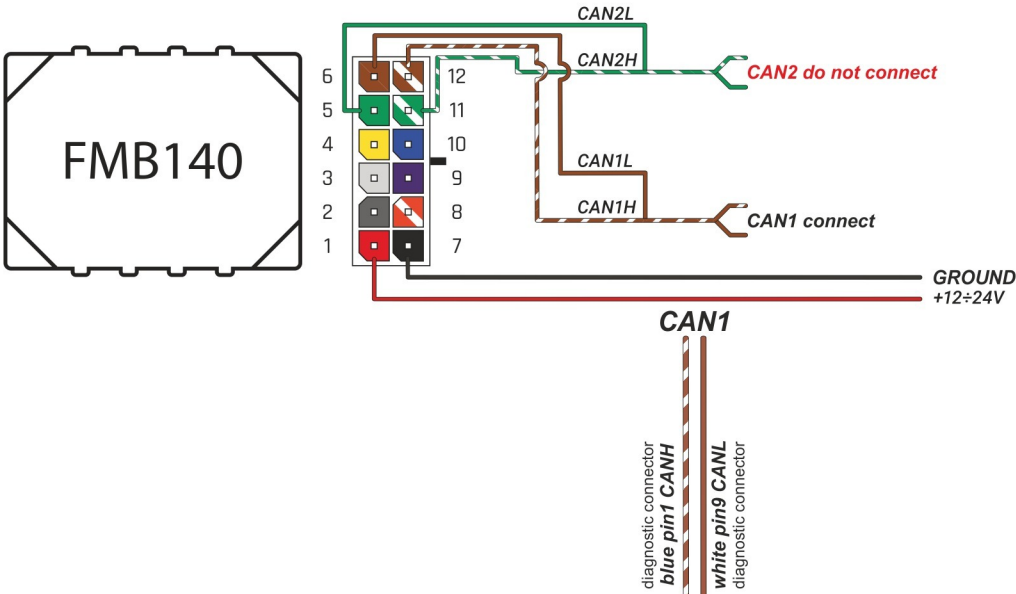

Brand, Model	Device: FMB140 LV-CAN	Year:	Rev.:
FIAT 500L (351/352)		2013→	03
Version:	program №: 11127 from: 2017-09-01		

Flags:

General parameters:

- Total mileage of the vehicle (dashboard)
- Fuel level (in percent)
- Vehicle speed
- Vehicle mileage - (counted)
- Engine speed (RPM)
- Total fuel consumption - (counted)
- Engine temperature