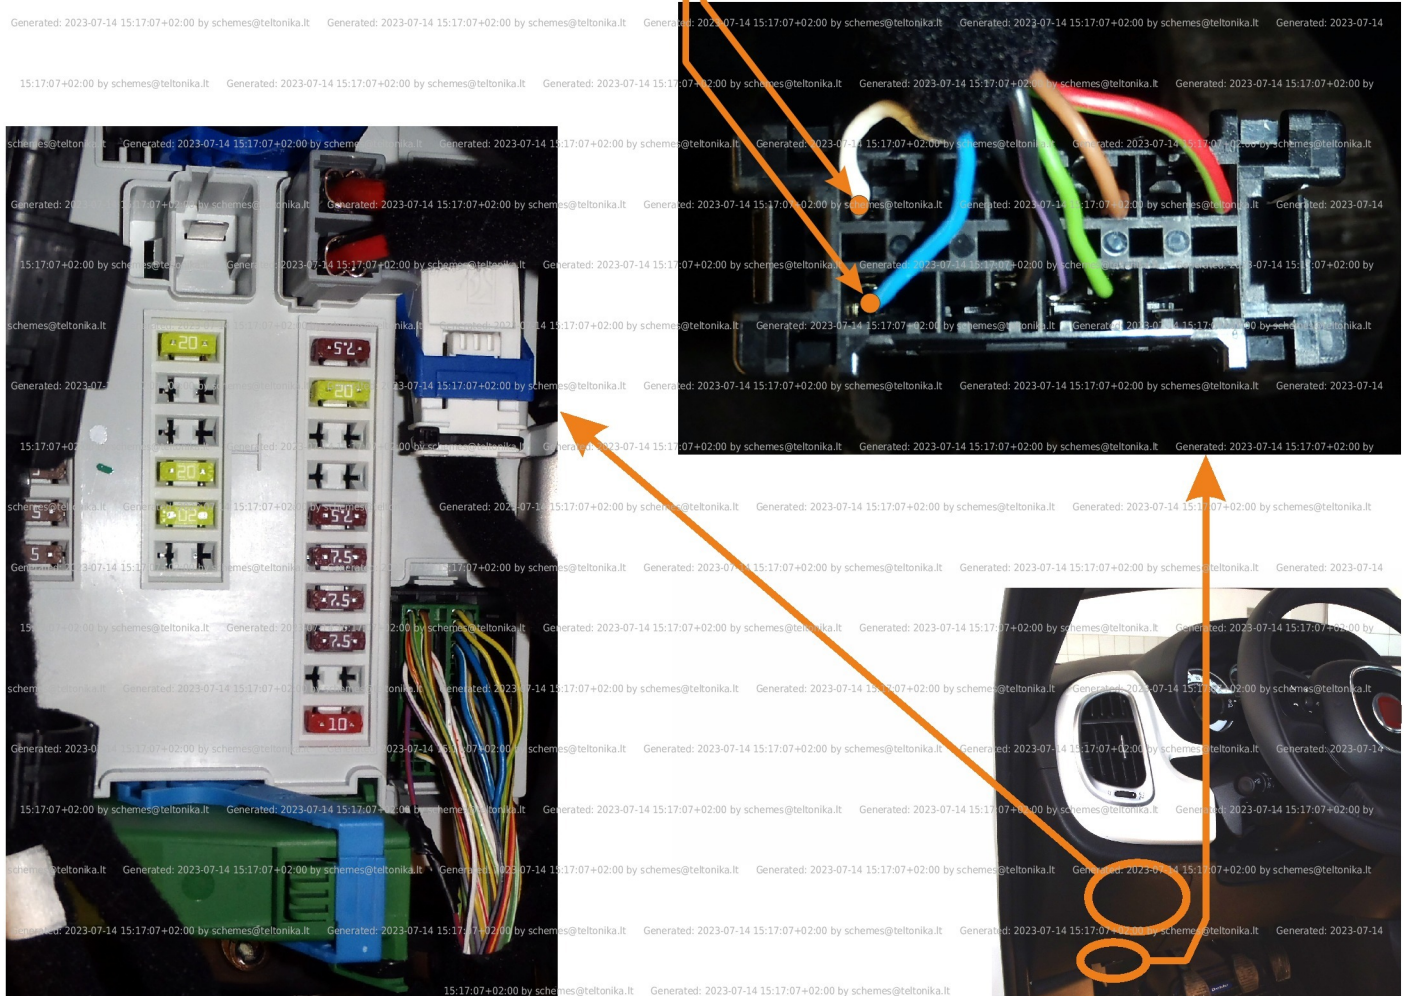

Brand, Model	Device: FMB140 LV-CAN	Year:	Rev.:
FIAT 500L (351/352)		2013→	03
Version:	program №: 11127 from: 2017-09-01		

Flags:

General parameters:

- Total mileage of the vehicle (dashboard)
- Fuel level (in percent)
- Vehicle speed
- Vehicle mileage - (counted)
- Engine speed (RPM)
- Total fuel consumption - (counted)
- Engine temperature