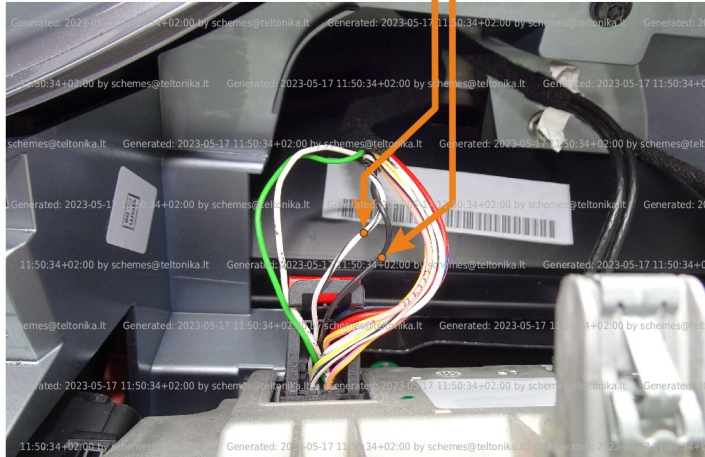

Brand, Model	Device: <b>FMB140 LV-CAN</b>	Year:	Rev.:
<b>FIAT 500E (332) (Electric)</b>		<b>2021→</b>	<b>01</b>
Version: <b>with and without Keyless System</b>		program №: <b>13824</b> from: <b>2023-01-19</b>	

## General parameters:

- Total mileage of the vehicle (dashboard)
- Vehicle mileage - (counted)
- Vehicle speed
- Acceleration pedal position
- HV battery level