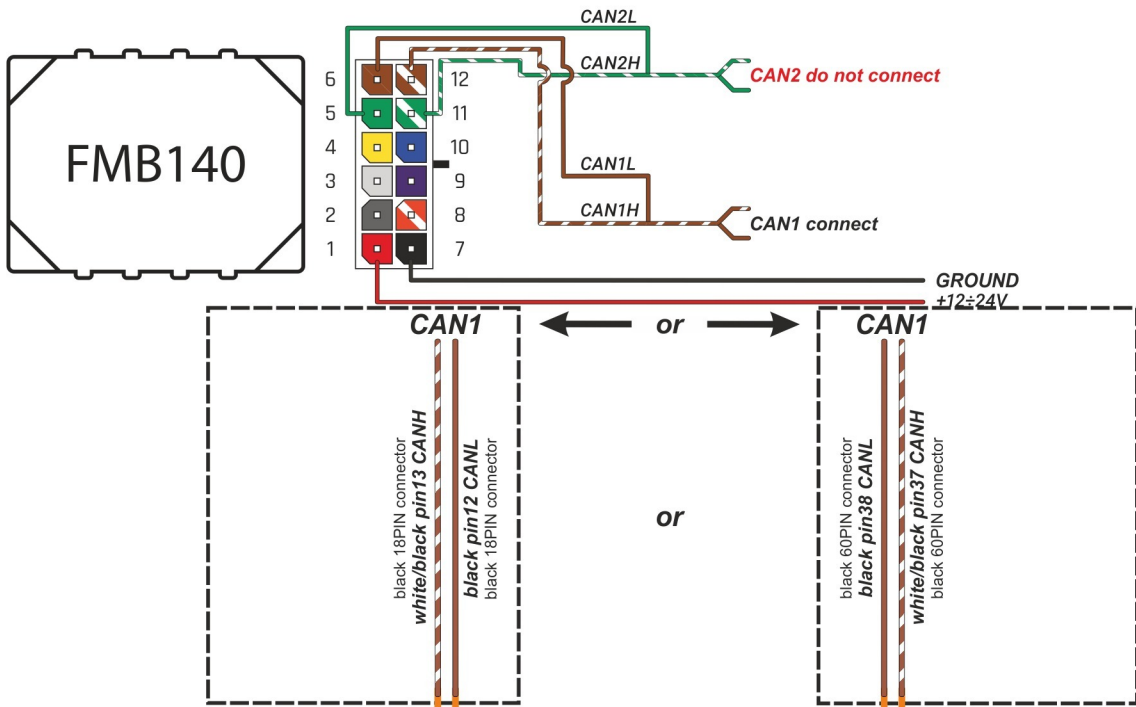

Brand, Model	Device: <b>FMB140 LV-CAN</b>	Year:	Rev.:
<b>FIAT 500E (332) (Electric)</b>		<b>2021→</b>	<b>01</b>
Version: <b>with and without Keyless System</b>		program №: <b>13824</b> from: <b>2023-01-19</b>	

## General parameters:

- Total mileage of the vehicle (dashboard)
- Vehicle mileage - (counted)
- Vehicle speed
- Acceleration pedal position
- HV battery level