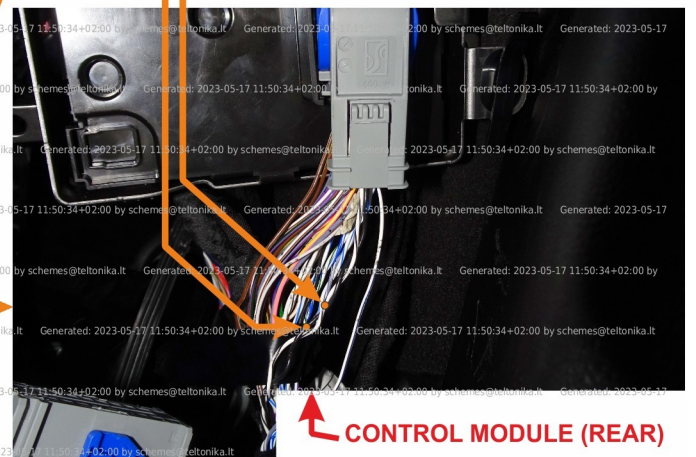

Brand, Model	Device: <b>FMB140 LV-CAN</b>	Year:	Rev.:
<b>FIAT 500E (332) (Electric)</b>		<b>2021→</b>	<b>01</b>
Version: <b>with and without Keyless System</b>		program №: <b>13824</b> from: <b>2023-01-19</b>	