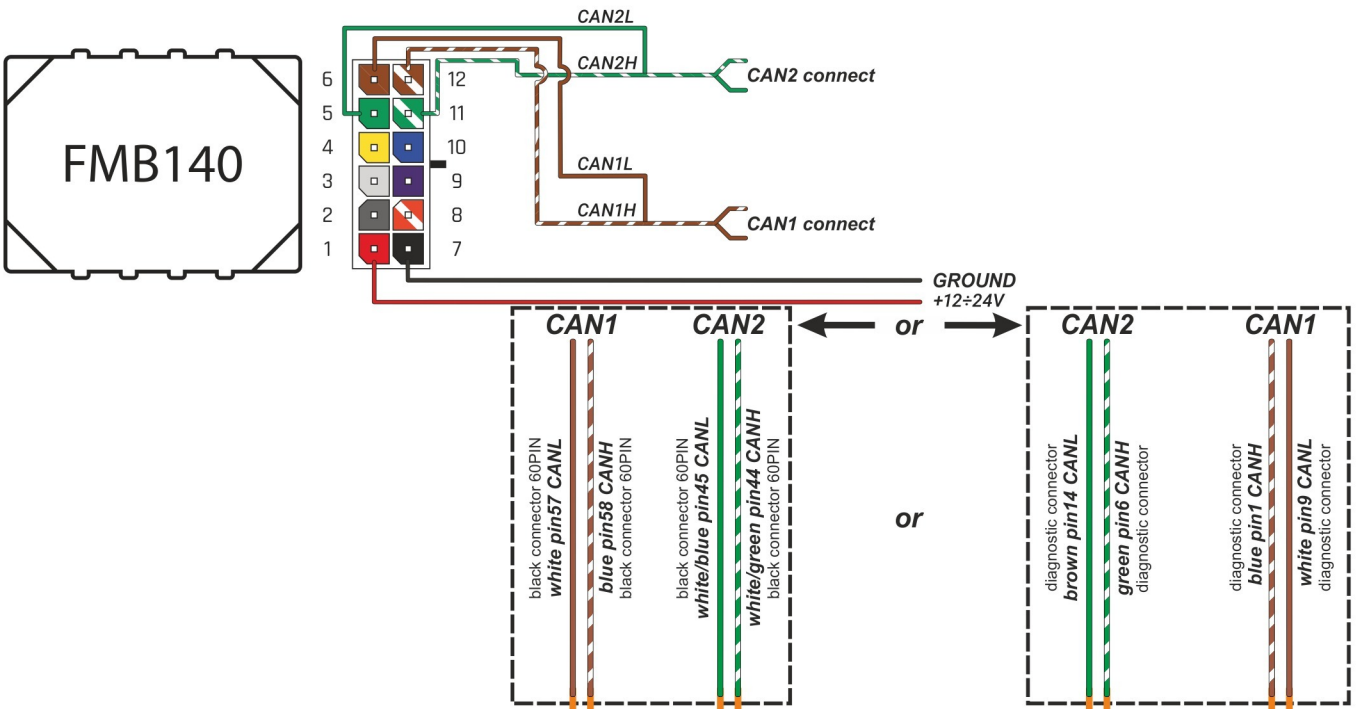

Brand, Model	Device: FMB140 LV-CAN	Year:	Rev.:
FIAT 500E (312) (Electric)		2013→	06
Version: without Keyless System	program №: 12431 from: 2020-10-23		

VIN:
xxxxxxGExxxxxxxx

Flags:

General parameters:

- Total mileage of the vehicle (dashboard)
- Vehicle mileage - (counted)
- Vehicle speed
- Acceleration pedal position
- HV battery level