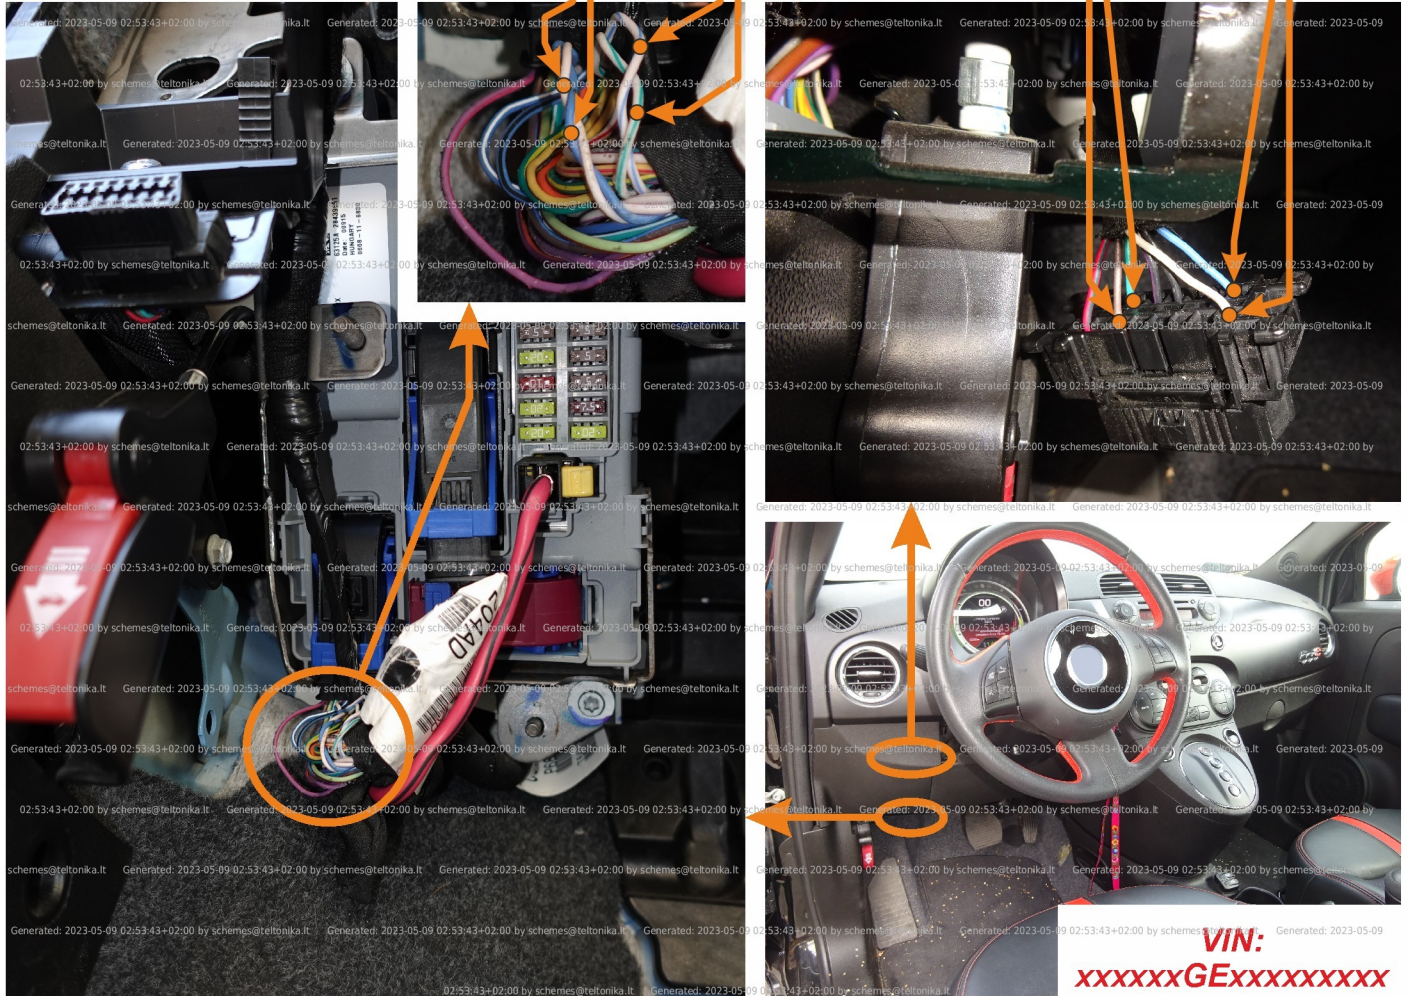

Brand, Model	Device: FMB140 LV-CAN	Year:	Rev.:
FIAT 500E (312) (Electric)		2013→	06
Version: without Keyless System	program №: 12431 from: 2020-10-23		

VIN:
xxxxxxGExxxxxxxx

Flags:

General parameters:

- Total mileage of the vehicle (dashboard)
- Vehicle mileage - (counted)
- Vehicle speed
- Acceleration pedal position
- HV battery level