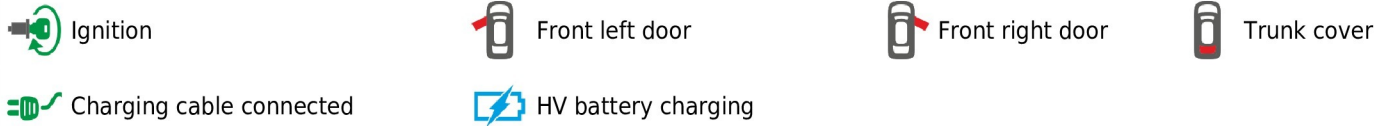

Brand, Model	Device: FMB140 LV-CAN	Year:	Rev.:
FIAT 500E (312) (Electric)		2013→	06
Version: without Keyless System	program №: 12431 from: 2020-10-23		

VIN:
xxxxxxGExxxxxxxx

Flags:

General parameters:

- Total mileage of the vehicle (dashboard)
- Vehicle mileage - (counted)
- Vehicle speed
- Acceleration pedal position
- HV battery level