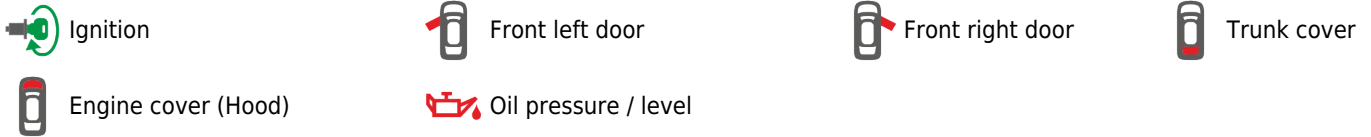

Flags:

General parameters:

- Total mileage of the vehicle (dashboard)
- Fuel level (in percent)
- Vehicle speed
- Vehicle mileage - (counted)
- Engine speed (RPM)
- Acceleration pedal position
- Total fuel consumption - (counted)
- Engine temperature