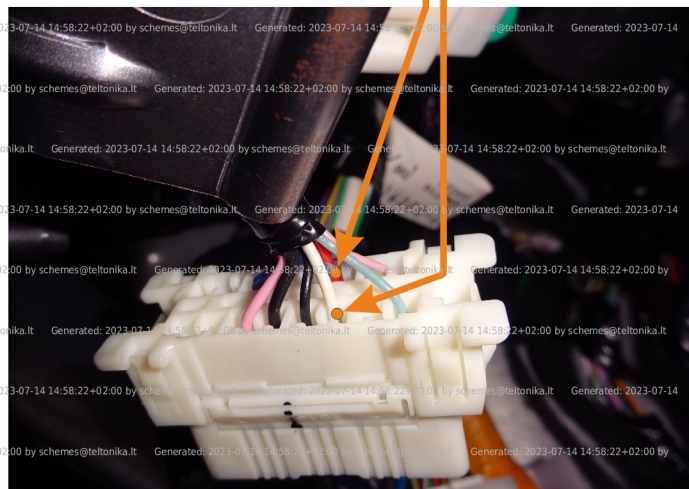

Brand, Model	Device: <b>FMB140 LV-CAN</b>	Year:	Rev.:
<b>FIAT 124 SPIDER (348)</b>		<b>2016→</b>	<b>04</b>
Version:	program №: <b>12259</b> from: <b>2020-06-09</b>		

## General parameters:

- Total mileage of the vehicle (dashboard)
- Fuel level (in percent)
- Vehicle speed
- Vehicle mileage - (counted)
- Engine speed (RPM)
- Acceleration pedal position
- Total fuel consumption - (counted)
- Engine temperature