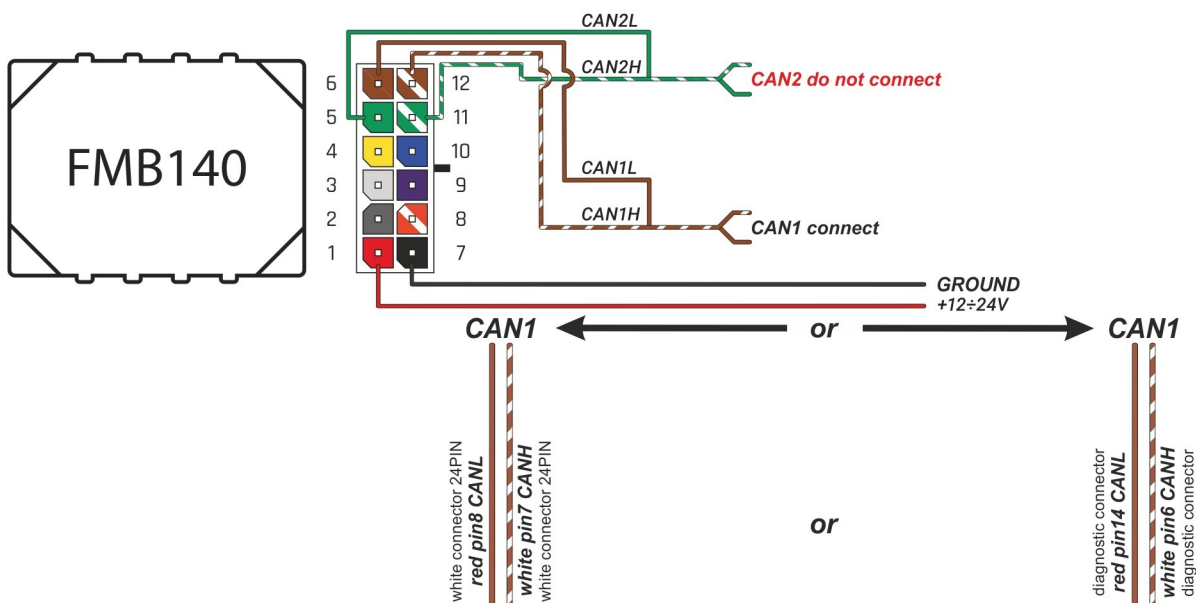

Brand, Model	Device: <b>FMB140 LV-CAN</b>	Year:	Rev.:
<b>FIAT 124 SPIDER (348)</b>		<b>2016→</b>	<b>04</b>
Version:	program №: <b>12259</b> from: <b>2020-06-09</b>		

## General parameters:

- Total mileage of the vehicle (dashboard)
- Fuel level (in percent)
- Vehicle speed
- Vehicle mileage - (counted)
- Engine speed (RPM)
- Acceleration pedal position
- Total fuel consumption - (counted)
- Engine temperature