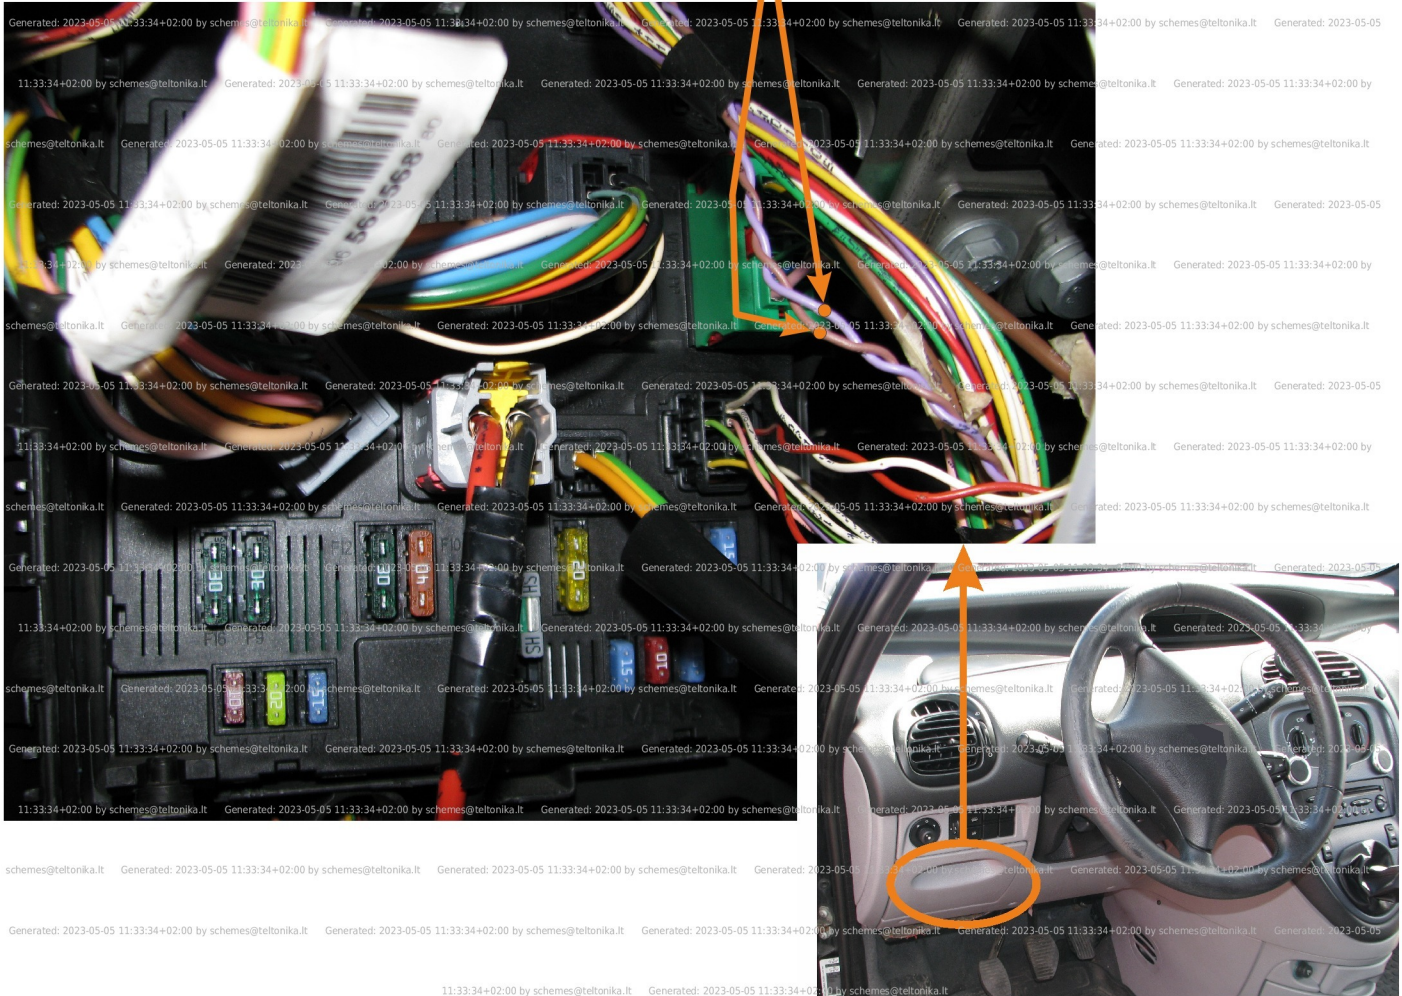

| | | | |
|------------------------------|---|--------------|-----------|
| Brand, Model | Device: FMB140 LV-CAN | Year: | Rev.: |
| CITROEN XSARA PICASSO | | 2004→ | 02 |
| Version: | program №: 11292 from: 2017-09-01 | | |

When connecting, you should look at the pin number because the color of the cables may vary

CAN1
 black connector 40PIN
 brown pin2 CANH
 purple pin4 CANL
 black connector 40PIN

Flags:

General parameters:

- Total mileage of the vehicle (dashboard)
- Vehicle mileage - (counted)
- Total fuel consumption - (counted)
- Engine speed (RPM)
- Engine temperature
- Vehicle speed
- Acceleration pedal position