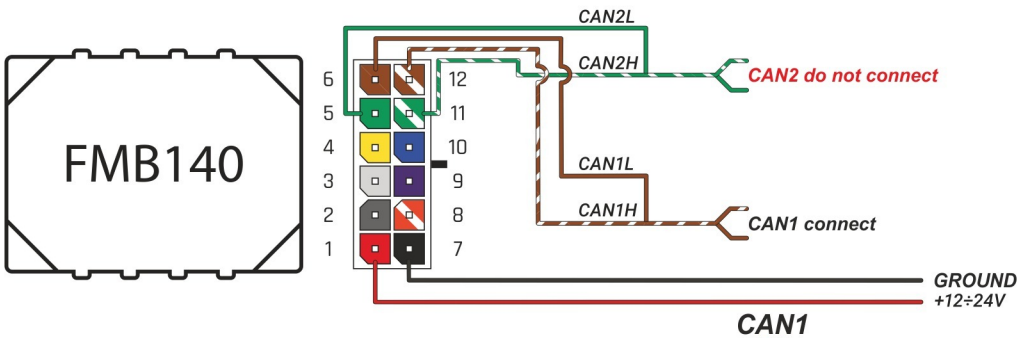

| | | | |
|------------------------------|---|--------------|-----------|
| Brand, Model | Device: FMB140 LV-CAN | Year: | Rev.: |
| CITROEN XSARA PICASSO | | 2004→ | 02 |
| Version: | program №: 11292 from: 2017-09-01 | | |

When connecting, you should look at the pin number because the color of the cables may vary

CAN1
 black connector 40PIN
 brown pin2 CANH
 purple pin4 CANL
 black connector 40PIN

Flags:

General parameters: