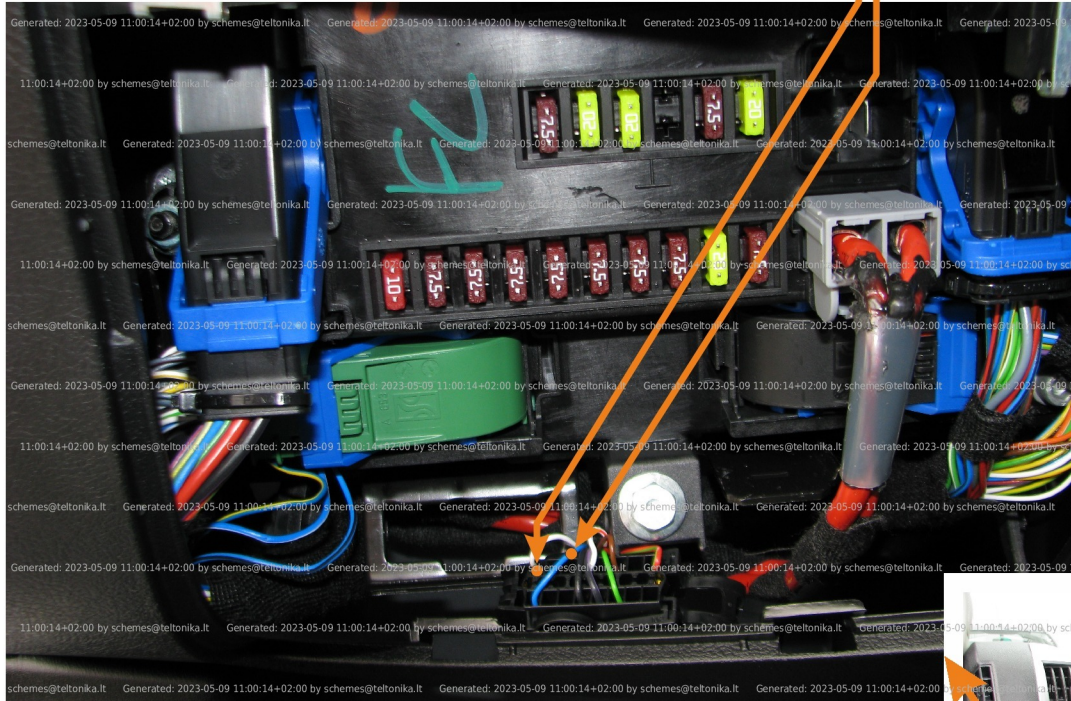

Brand, Model	Device: <b>FMB140 LV-CAN</b>	Year:	Rev.:
<b>CITROEN JUMPER (EURO 5 PLUS)</b>		<b>2014→</b>	<b>06</b>
Version:	program №: <b>13167</b> from: <b>2022-12-15</b>		

## General parameters:

- Total mileage of the vehicle (dashboard)
- Vehicle mileage - (counted)
- Total fuel consumption - (counted)
- Fuel level (in percent)
- Engine speed (RPM)
- Engine temperature
- Vehicle speed
- Engine oil level