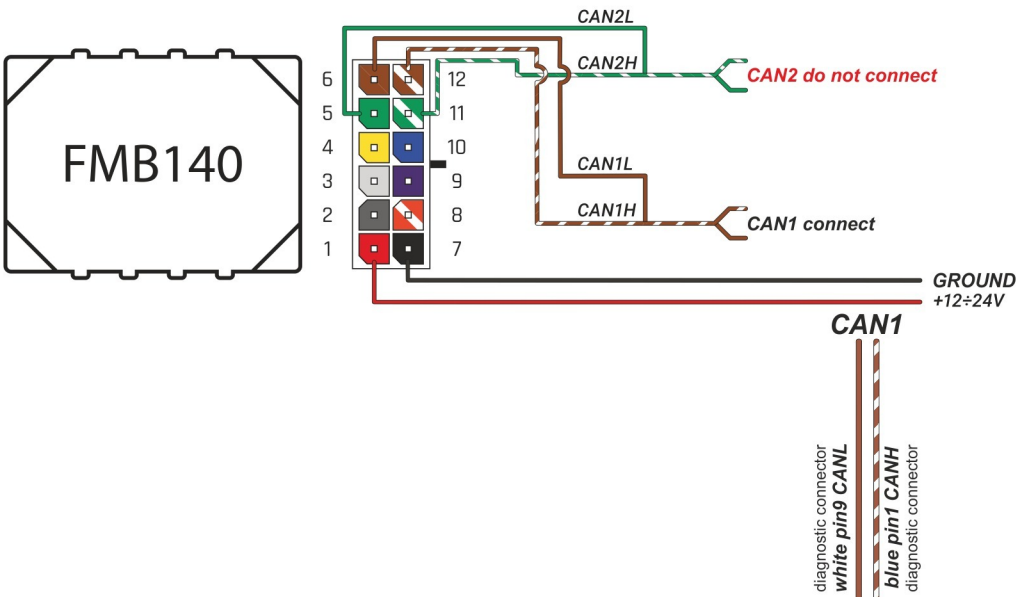

Brand, Model	Device: <b>FMB140 LV-CAN</b>	Year:	Rev.:
<b>CITROEN JUMPER (EURO 5 PLUS)</b>		<b>2014→</b>	<b>06</b>
Version:	program №: <b>13167</b> from: <b>2022-12-15</b>		

## General parameters:

- Total mileage of the vehicle (dashboard)
- Vehicle mileage - (counted)
- Total fuel consumption - (counted)
- Fuel level (in percent)
- Engine speed (RPM)
- Engine temperature
- Vehicle speed
- Engine oil level