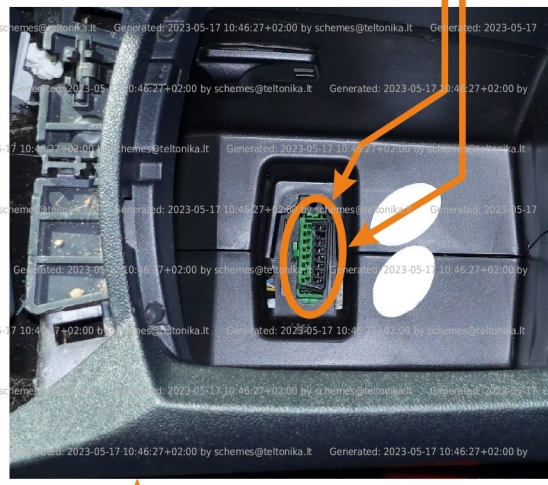

Brand, Model	Device: FMB140 LV-CAN	Year:	Rev.:
CITROEN DS5		2012→	01
Version: with and without Keyless System		program №: 14262 from: 2023-01-12	

CAN2
 blue 60PIN connector
 beige pin27 CANH
 orange pin27 CANL
 blue 60PIN connector

CAN1
 diagnostic connector
 pin14 CANL
 pin6 CANH
 diagnostic connector

When connecting, you should look at the pin number because the color of the cables may vary

Flags:

General parameters:

- Total mileage of the vehicle (dashboard)
- Vehicle mileage - (counted)
- Total fuel consumption - (counted)
- Fuel level (in percent)
- Engine speed (RPM)
- Engine temperature
- Vehicle speed
- Acceleration pedal position