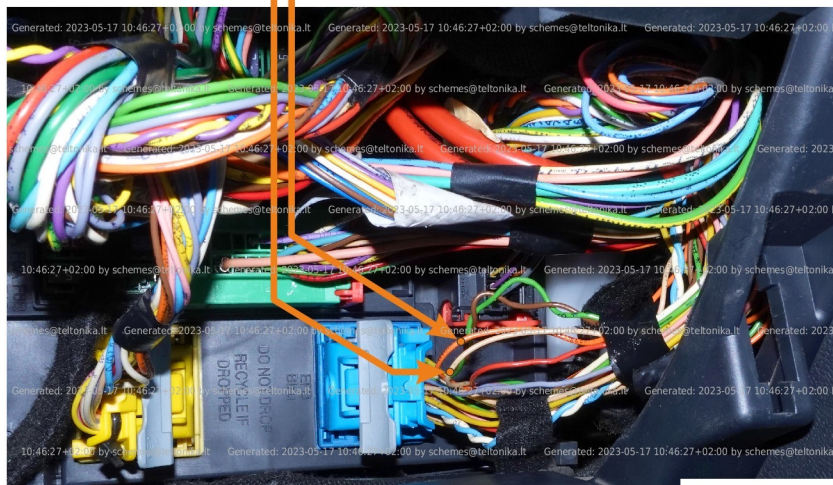

Brand, Model	Device: FMB140 LV-CAN	Year:	Rev.:
CITROEN DS5		2012→	01
Version: with and without Keyless System		program №: 14262 from: 2023-01-12	

CAN2
 blue 60PIN connector
 beige pin27 CANH
 orange pin27 CANL
 blue 60PIN connector

CAN1
 diagnostic connector
 pin14 CANL
 pin6 CANH
 diagnostic connector

When connecting, you should look at the pin number because the color of the cables may vary

Flags:

General parameters:

- Total mileage of the vehicle (dashboard)
- Vehicle mileage - (counted)
- Total fuel consumption - (counted)
- Fuel level (in percent)
- Engine speed (RPM)
- Engine temperature
- Vehicle speed
- Acceleration pedal position