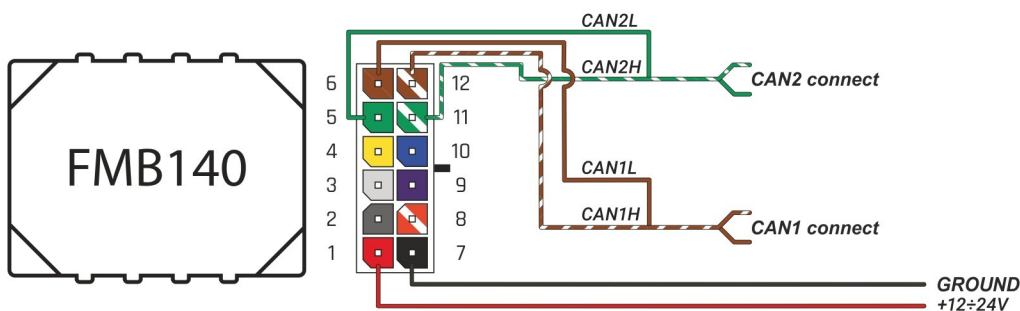

Brand, Model	Device: FMB140 LV-CAN	Year:	Rev.:
CITROEN DS5		2012→	01
Version: with and without Keyless System		program №: 14262 from: 2023-01-12	

CAN2
 blue 60PIN connector
 beige pin27 CANH
 orange pin27 CANL
 blue 60PIN connector

CAN1
 diagnostic connector
 pin14 CANL
 pin6 CANH
 diagnostic connector

When connecting, you should look at the pin number because the color of the cables may vary

Flags:

General parameters:

- Total mileage of the vehicle (dashboard)
- Vehicle mileage - (counted)
- Total fuel consumption - (counted)
- Fuel level (in percent)
- Engine speed (RPM)
- Engine temperature
- Vehicle speed
- Acceleration pedal position