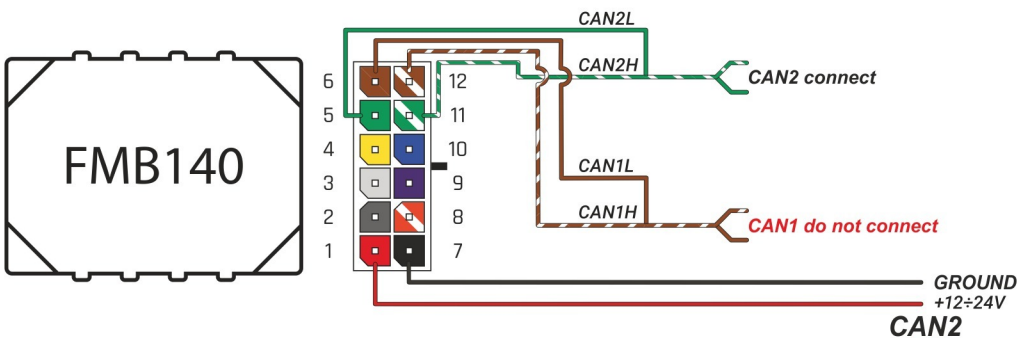

Brand, Model	Device: FMB140 LV-CAN	Year:	Rev.:
CITROEN C6		2005→	04
Version: (with factory alarm)		program №: 11143 from: 2017-09-01	

Program 143 only for cars with factory alarm

When connecting, you should look at the pin number because the color of the cables may vary

black connector 10PIN
yellow pin8 CANH
blue pin10 CANL
black connector 10PIN

Flags:

Ignition

Front left door

Front right door

Rear left door

Rear right door

Trunk cover