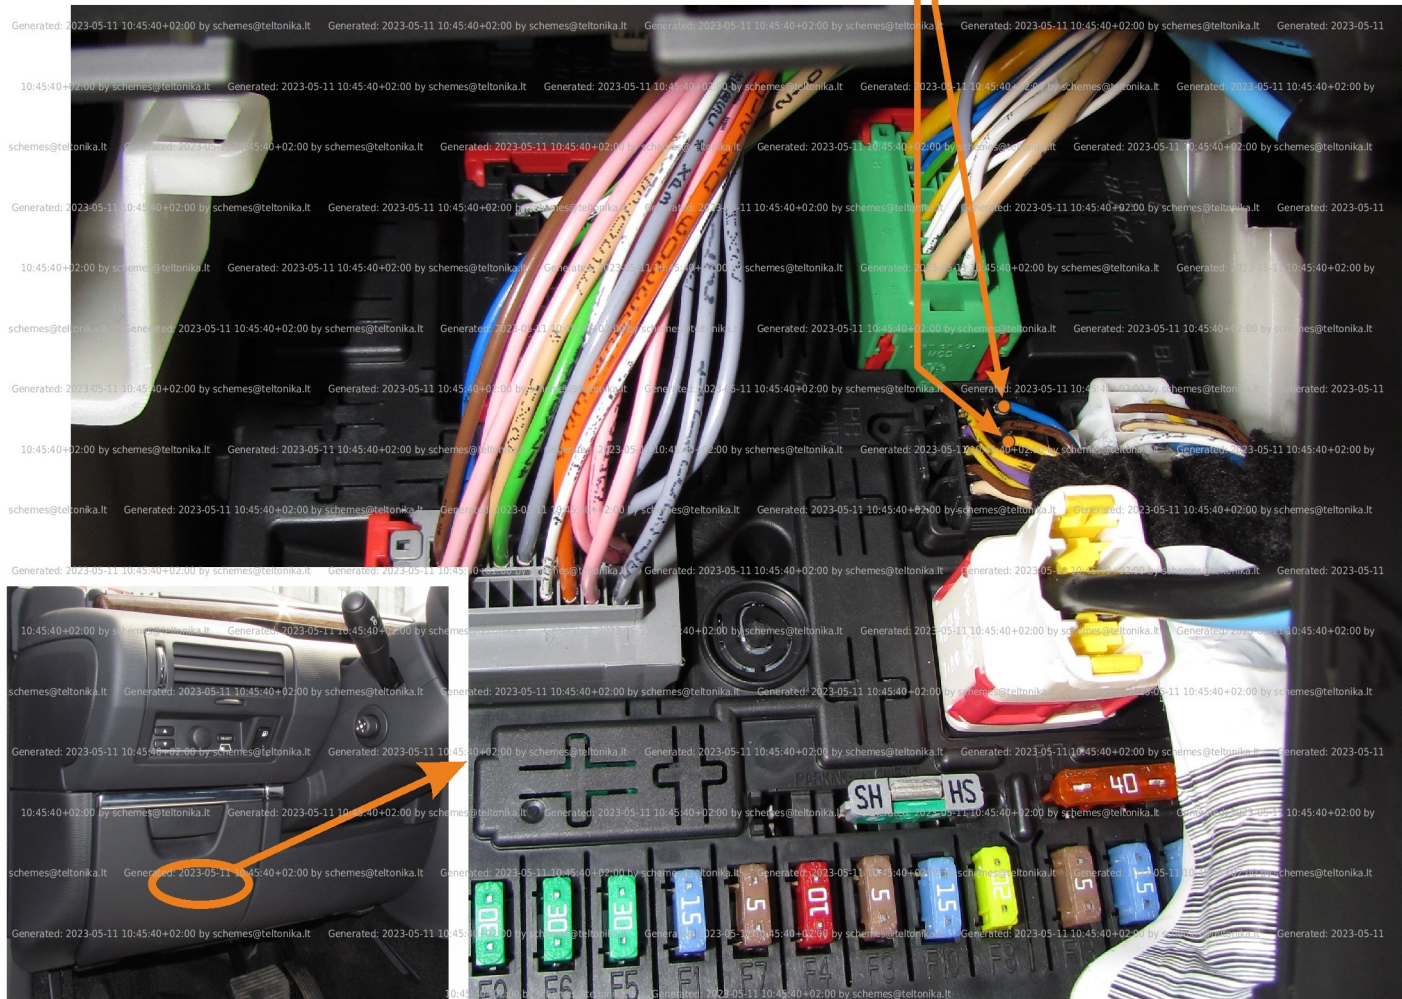

Brand, Model	Device: FMB140 LV-CAN	Year:	Rev.:
CITROEN C6		2005→	04
Version: (with factory alarm)		program №: 11143 from: 2017-09-01	

Program 143 only for cars with factory alarm

When connecting, you should look at the pin number because the color of the cables may vary

black connector 10PIN
yellow pin8 CANH
blue pin10 CANL
black connector 10PIN

Flags:

Ignition

Front left door

Front right door

Rear left door

Rear right door

Trunk cover

Engine cover (Hood)

Oil pressure / level

General parameters:

- Vehicle mileage - (counted)
- Total fuel consumption - (counted)
- Fuel level (in percent)
- Engine speed (RPM)
- Engine temperature
- Vehicle speed