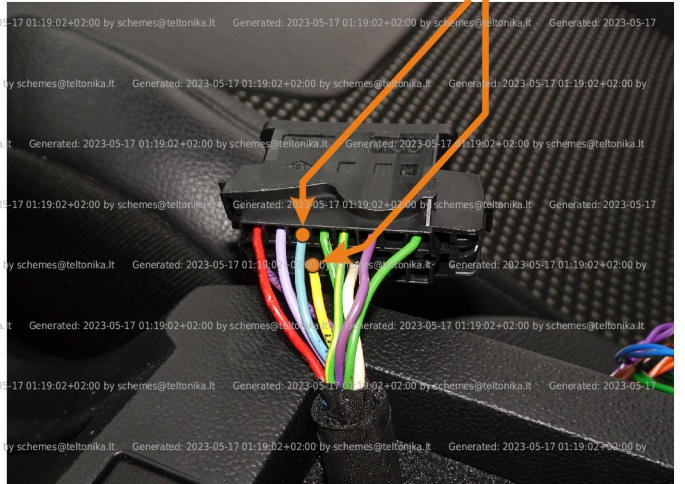

Brand, Model	Device: FMB140 LV-CAN	Year:	Rev.:
CITROEN C5		2011→	01
Version: with and without Keyless System (without factory alarm)		program №: 13451 from: 2020-10-27	

Flags:

General parameters:

- Total mileage of the vehicle (dashboard)
- Fuel level (in percent)
- Vehicle speed
- Vehicle mileage - (counted)
- Engine speed (RPM)
- Acceleration pedal position
- Total fuel consumption - (counted)
- Engine temperature