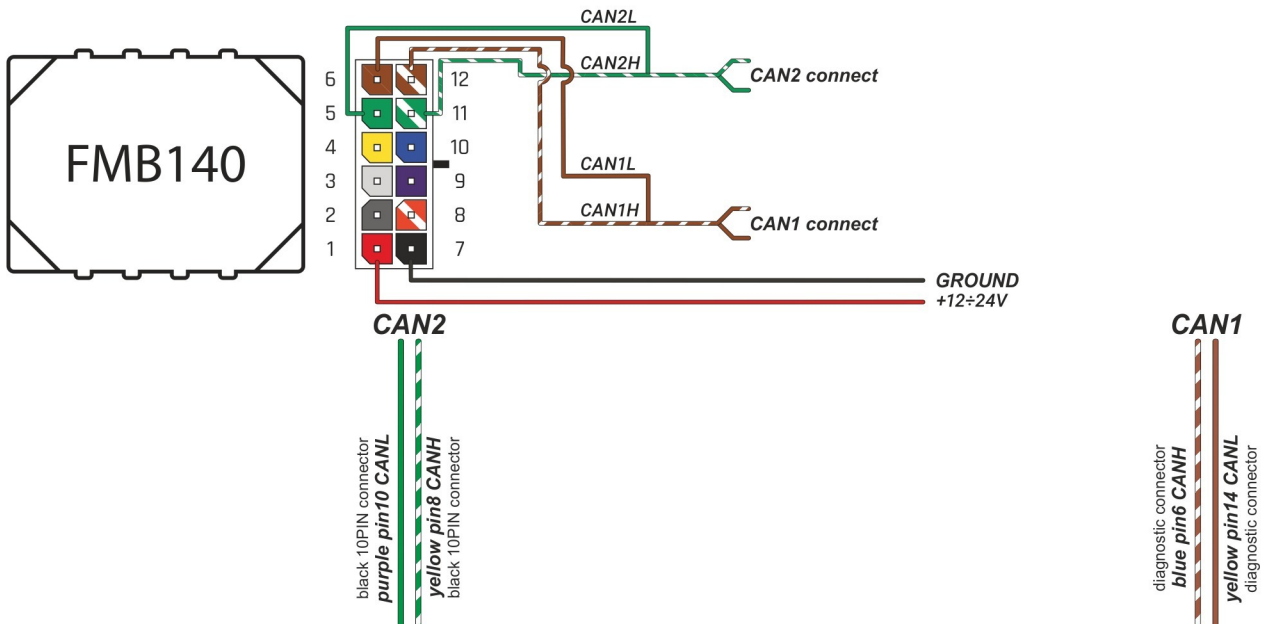

Brand, Model	Device: FMB140 LV-CAN	Year:	Rev.:
CITROEN C5		2011→	01
Version: with and without Keyless System (without factory alarm)		program №: 13451 from: 2020-10-27	

Flags:

General parameters:

- Total mileage of the vehicle (dashboard)
- Fuel level (in percent)
- Vehicle speed
- Vehicle mileage - (counted)
- Engine speed (RPM)
- Acceleration pedal position
- Total fuel consumption - (counted)
- Engine temperature