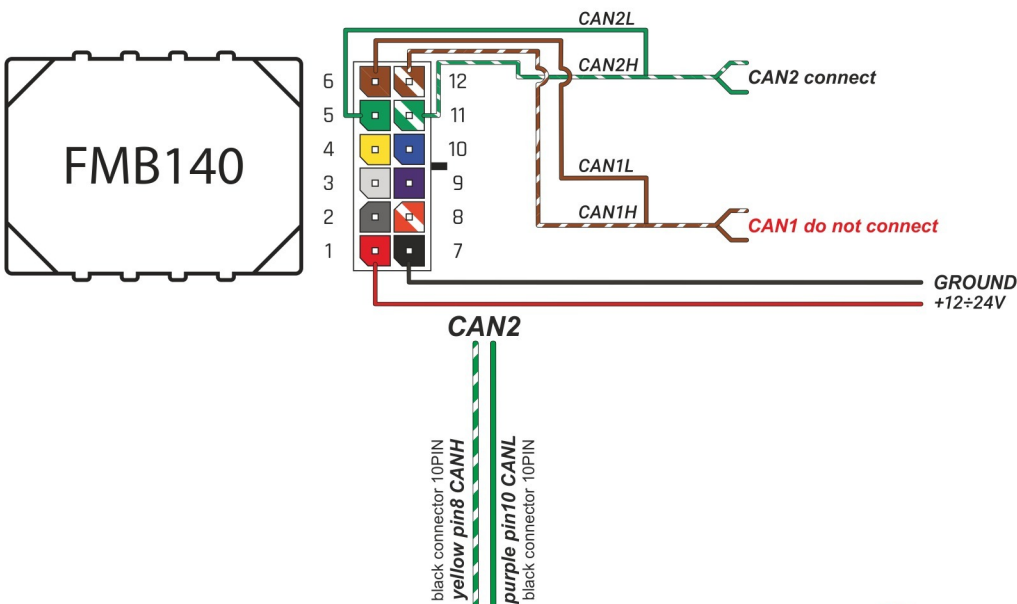

Brand, Model	Device: FMB140 LV-CAN	Year:	Rev.:
CITROEN C5		2008→	02
Version:	program №: 11192 from: 2017-09-01		

When connecting, you should look at the pin number because the color of the cables may vary

Flags:

General parameters:

- Total mileage of the vehicle (dashboard)
- Fuel level (in percent)
- Vehicle speed
- Vehicle mileage - (counted)
- Engine speed (RPM)
- Total fuel consumption - (counted)
- Engine temperature