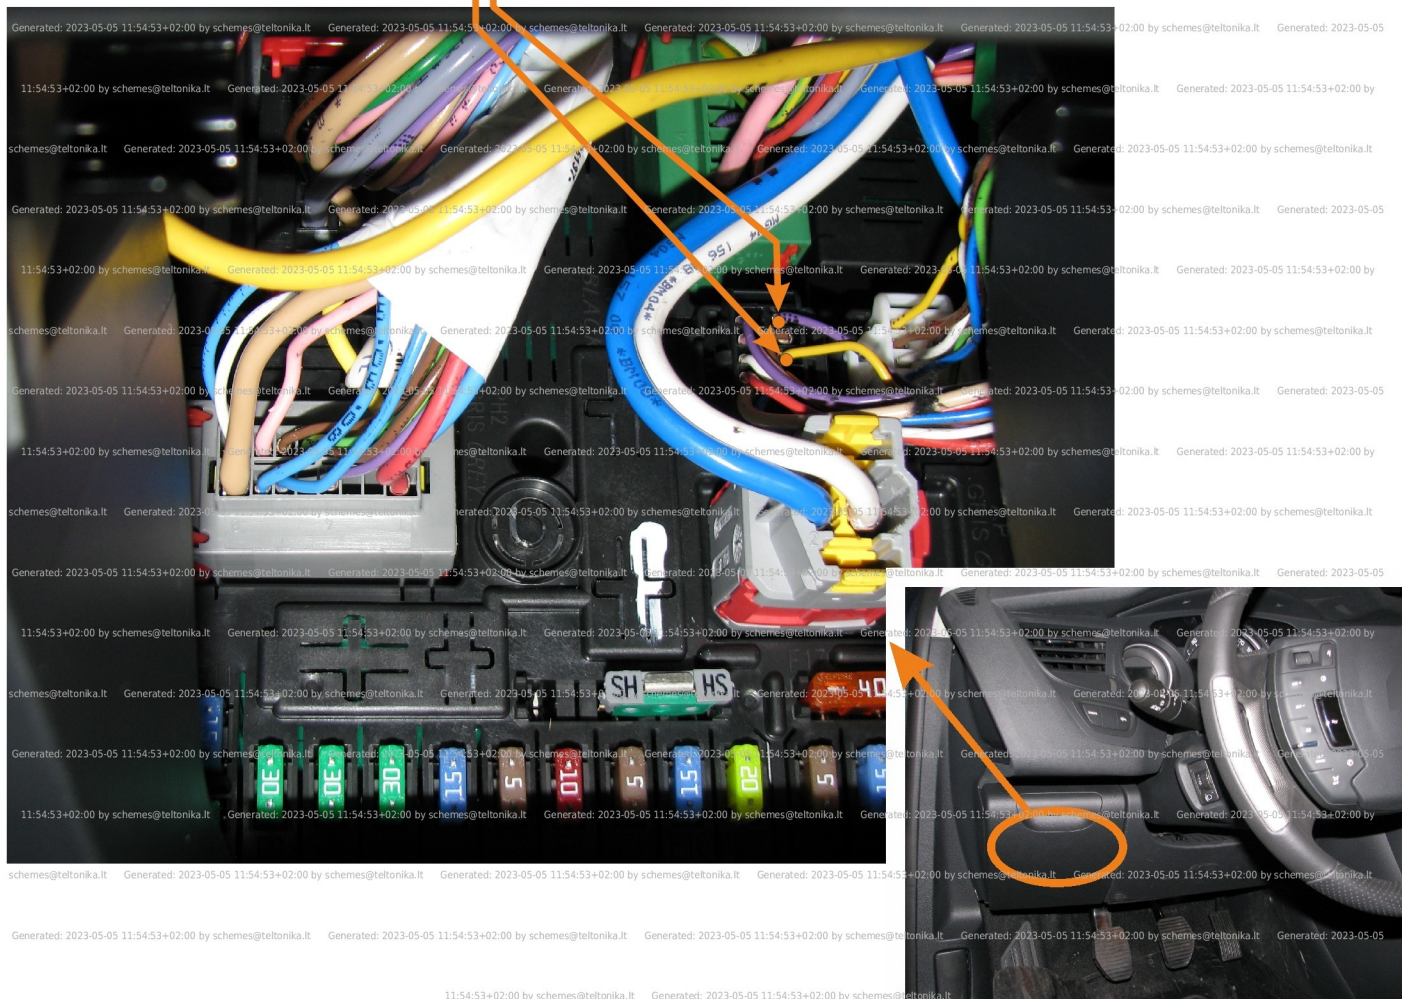

Brand, Model	Device: FMB140 LV-CAN	Year:	Rev.:
CITROEN C5		2008→	02
Version:	program №: 11192 from: 2017-09-01		

When connecting, you should look at the pin number because the color of the cables may vary

Flags:

General parameters:

- Total mileage of the vehicle (dashboard)
- Fuel level (in percent)
- Vehicle speed
- Vehicle mileage - (counted)
- Engine speed (RPM)
- Total fuel consumption - (counted)
- Engine temperature