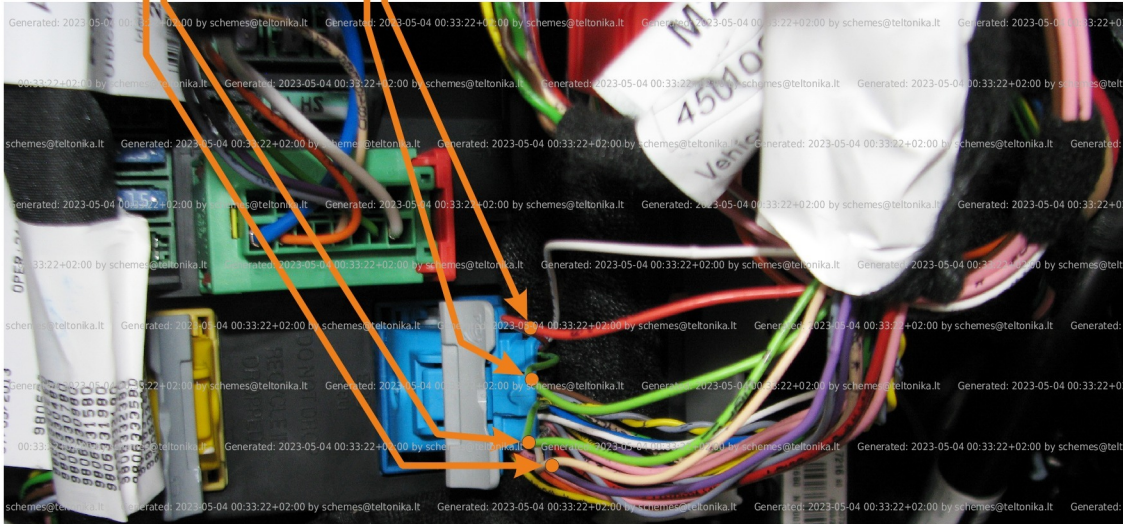

Brand, Model	Device: FMB140 LV-CAN	Year:	Rev.:
CITROEN C4 PICASSO (INTENSIVE) (Keyless)		2013→	03
Version: with Keyless System		program №: 11495 from: 2020-03-24	

When connecting, you should look at the pin number because the color of the cables may vary

Flags:

Attention: - parameter is not available using the contactless reader.

General parameters:

- Total mileage of the vehicle (dashboard)
- Vehicle mileage - (counted)
- Total fuel consumption - (counted)
- Fuel level (in percent)
- Engine speed (RPM)
- Engine temperature
- Vehicle speed