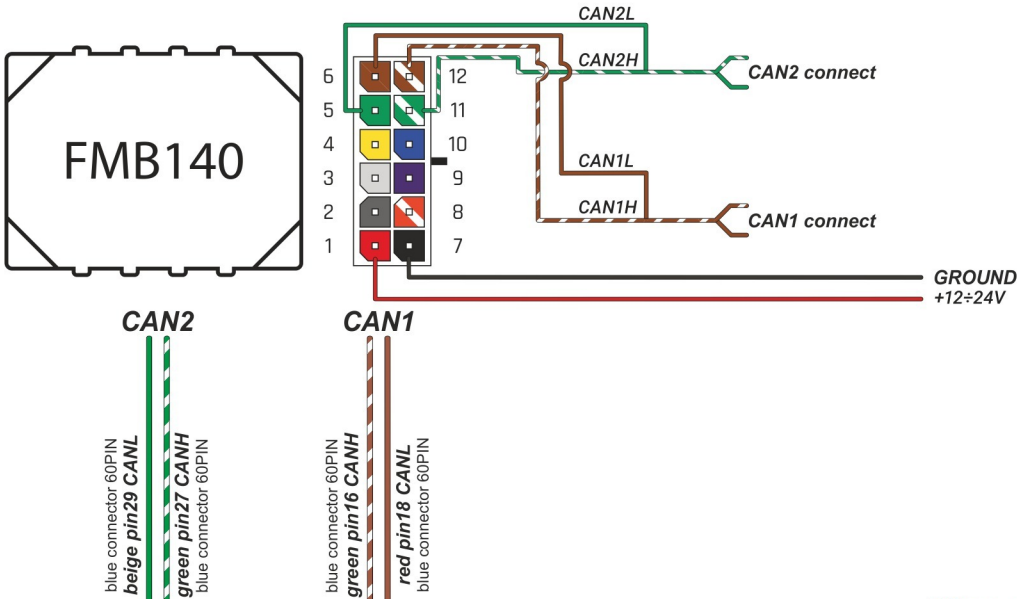

Brand, Model	Device: FMB140 LV-CAN	Year:	Rev.:
CITROEN C4 PICASSO (INTENSIVE) (Keyless)		2013→	03
Version: with Keyless System		program №: 11495 from: 2020-03-24	

When connecting, you should look at the pin number because the color of the cables may vary

Flags:

Attention: - parameter is not available using the contactless reader.

General parameters:

- Total mileage of the vehicle (dashboard)
- Vehicle mileage - (counted)
- Total fuel consumption - (counted)
- Fuel level (in percent)
- Engine speed (RPM)
- Engine temperature
- Vehicle speed