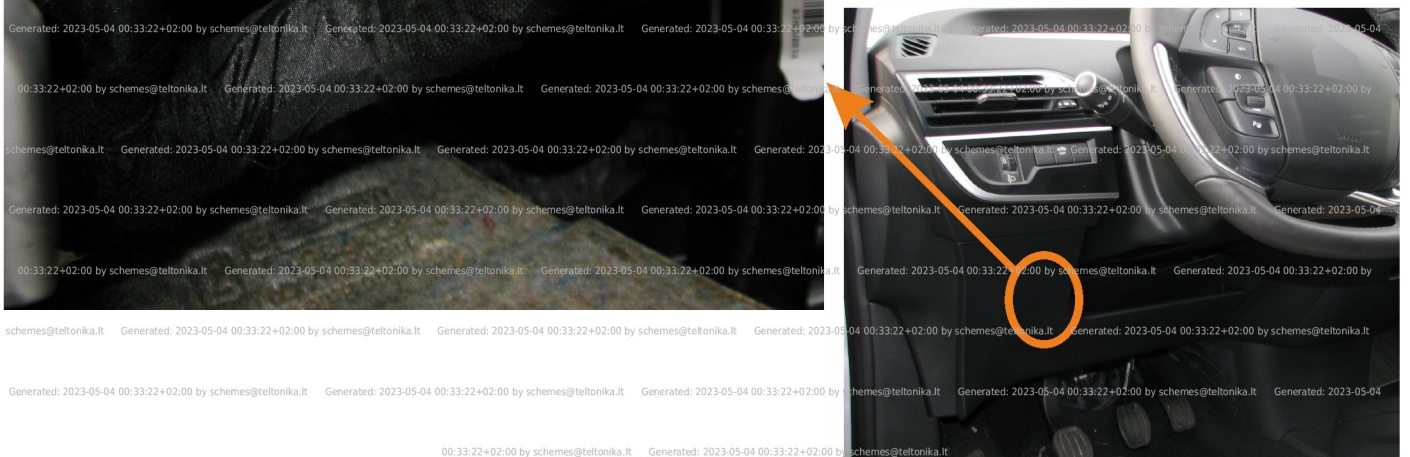

Brand, Model	Device: FMB140 LV-CAN	Year:	Rev.:
CITROEN C4 PICASSO (INTENSIVE) (Keyless)		2013→	03
Version: with Keyless System		program №: 11495 from: 2020-03-24	

When connecting, you should look at the pin number because the color of the cables may vary

Flags:

Attention: - parameter is not available using the contactless reader.

General parameters:

- Total mileage of the vehicle (dashboard)
- Vehicle mileage - (counted)
- Total fuel consumption - (counted)
- Fuel level (in percent)
- Engine speed (RPM)
- Engine temperature
- Vehicle speed