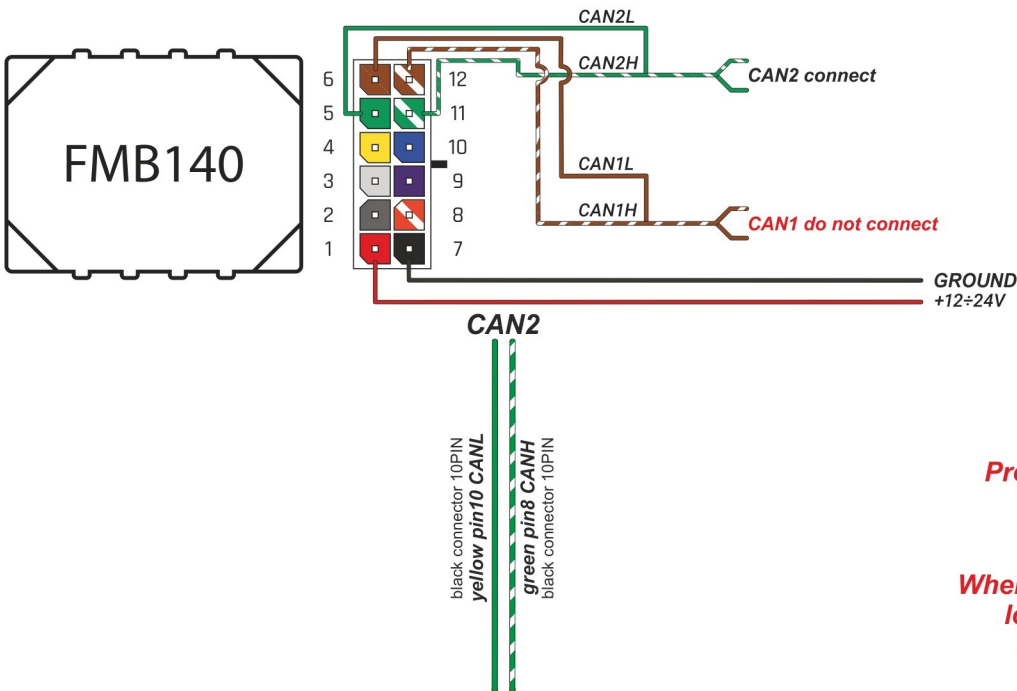

Brand, Model	Device: <b>FMB140 LV-CAN</b>	Year:	Rev.:
<b>CITROEN C4 PICASSO</b>		<b>2007→</b>	<b>05</b>
Version: <b>(with factory alarm)</b>	program №: <b>11143</b> from: <b>2020-03-24</b>		

**Program 143 only for cars with factory alarm**

**When connecting, you should look at the pin number because the color of the cables may vary**

## Flags:

Ignition

Front left door

Front right door

Rear left door

Rear right door

Trunk cover

Engine cover (Hood)

Oil pressure / level