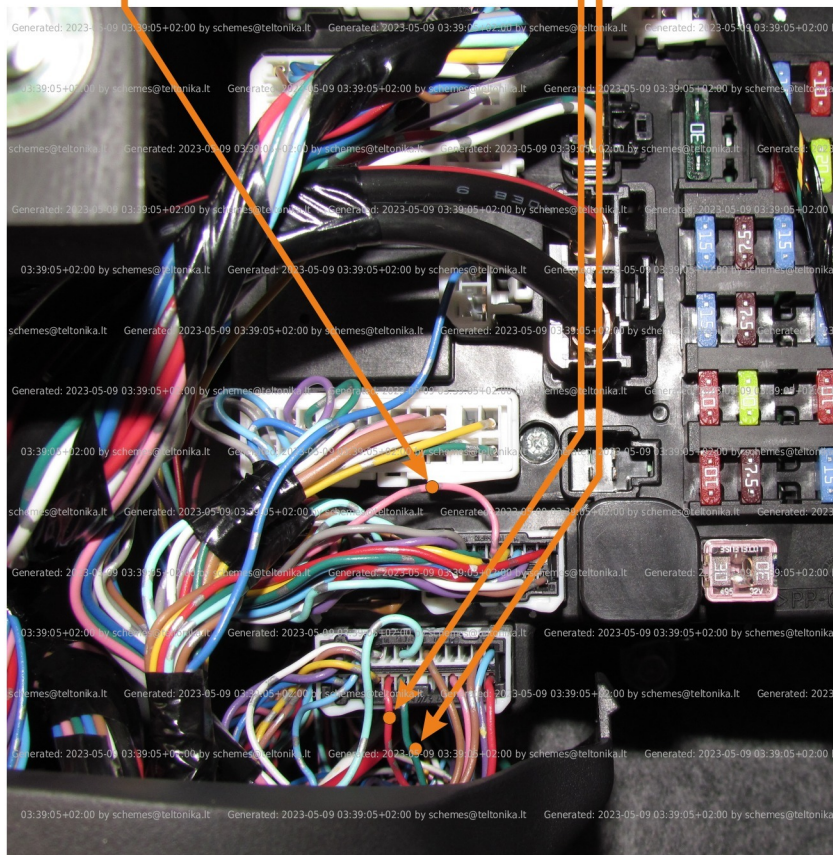

Brand, Model	Device: <b>FMB140 LV-CAN</b>	Year:	Rev.:
<b>CITROEN C4 AIRCROSS</b>		<b>2013→</b>	<b>06</b>
Version: <b>with and without Keyless System</b>	program №: <b>11451</b> from: <b>2017-09-01</b>		

*pink pin12*  
white connector „C410“ 16PIN  
Hood sense

„C241“ white connector 24PIN  
red pin5 CANL  
green pin6 CANH

**When connecting, you should look at the pin number because the color of the cables may vary**

## General parameters:

- Total mileage of the vehicle (dashboard)
- Vehicle mileage - (counted)
- Total fuel consumption - (counted)
- Fuel level (in percent)
- Engine speed (RPM)
- Engine temperature
- Vehicle speed
- Acceleration pedal position