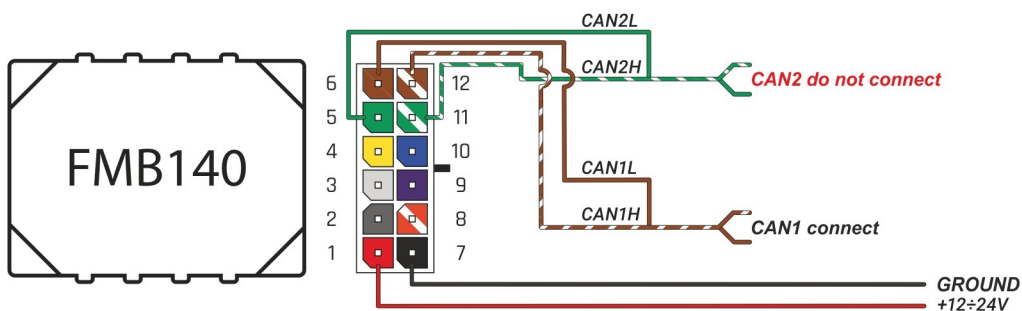

Brand, Model	Device: <b>FMB140 LV-CAN</b>	Year:	Rev.:
<b>CITROEN C4 AIRCROSS</b>		<b>2013→</b>	<b>06</b>
Version: <b>with and without Keyless System</b>	program №: <b>11451</b> from: <b>2017-09-01</b>		

*pink pin12*  
white connector „C410“ 16PIN  
Hood sense

„C241“ white connector 24PIN  
red pin5 CANL  
green pin6 CANH

**When connecting, you should look at the pin number because the color of the cables may vary**