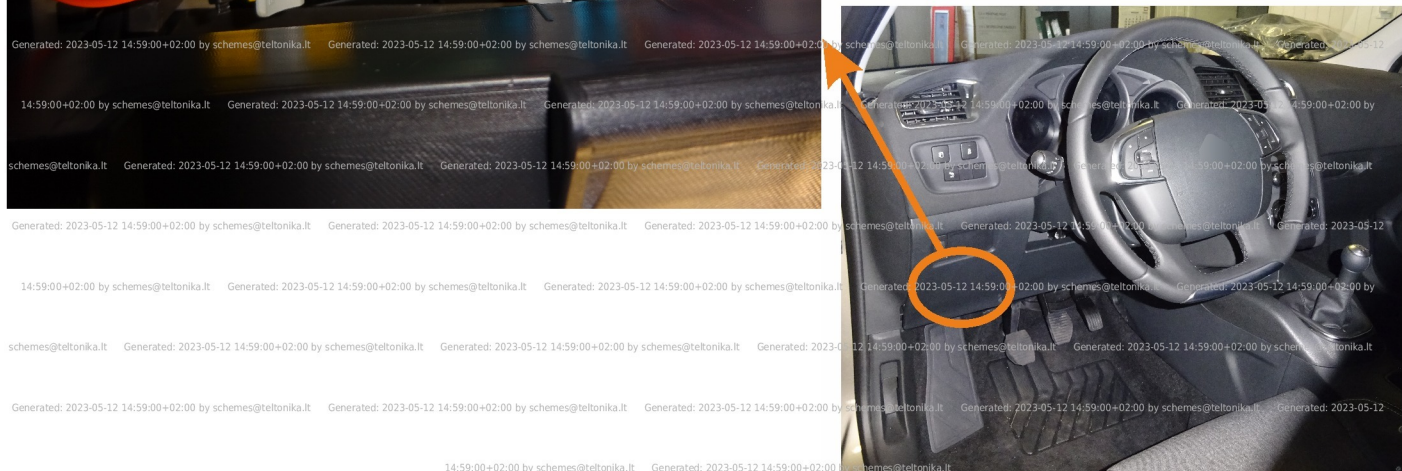

Brand, Model	Device: FMB140 LV-CAN	Year:	Rev.:
CITROEN C4		2015→	04
Version:	program №: 12325 from: 2023-01-12		

When connecting, you should look at the pin number because the color of the cables may vary

Flags:

General parameters:

- Total mileage of the vehicle (dashboard)
- Fuel level (in percent)
- Vehicle speed
- Vehicle mileage - (counted)
- Engine speed (RPM)
- Total fuel consumption - (counted)
- Engine temperature