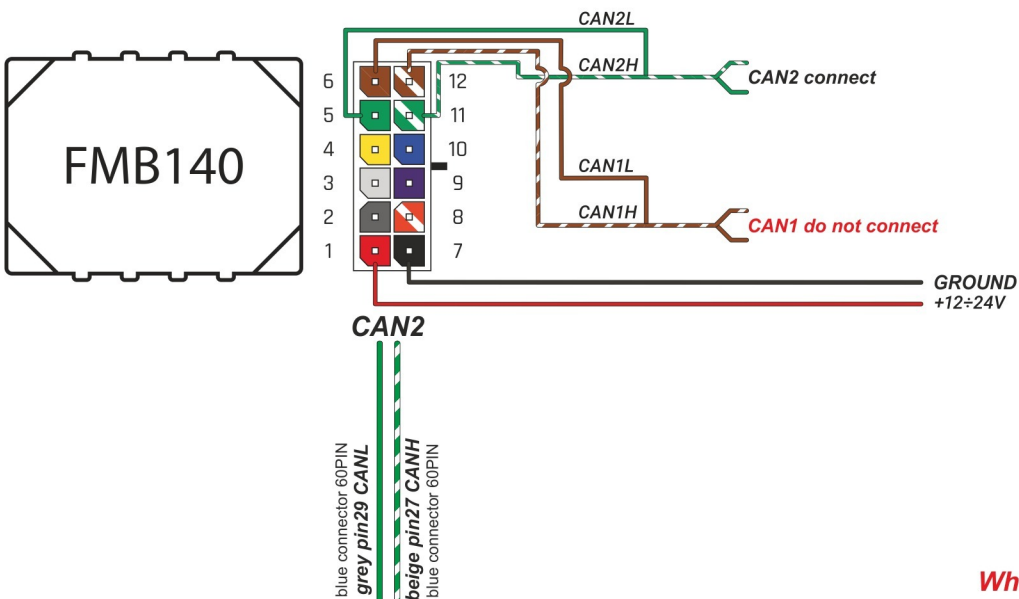

Brand, Model	Device: FMB140 LV-CAN	Year:	Rev.:
CITROEN C4		2015→	04
Version:	program №: 12325 from: 2023-01-12		

When connecting, you should look at the pin number because the color of the cables may vary

Flags:

General parameters:

- Total mileage of the vehicle (dashboard)
- Fuel level (in percent)
- Vehicle speed
- Vehicle mileage - (counted)
- Engine speed (RPM)
- Total fuel consumption - (counted)
- Engine temperature