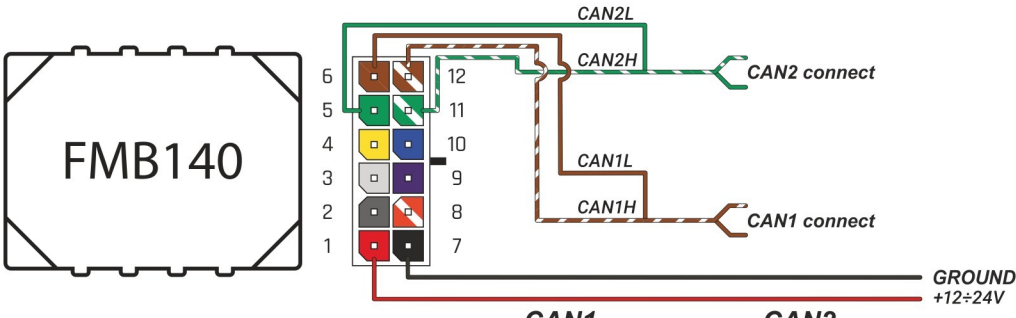

Brand, Model	Device: <b>FMB140 LV-CAN</b>	Year:	Rev.:
<b>CITROEN C4</b>		<b>2011→</b>	<b>05</b>
Version:	program №: <b>11298</b> from: <b>2020-03-24</b>		

**CAN1**  
 blue connector 60PIN  
 violet pin16 CANH  
 grey pin18 CANL  
 blue connector 60PIN

**CAN2**  
 blue connector 60PIN  
 coffee pin27 CANH  
 grey pin29 CANL  
 blue connector 60PIN

**When connecting, you should look at the pin number because the color of the cables may vary**

## Flags:

Attention:  - parameter is not available using the contactless reader.

Ignition

Front left door

Front right door

Rear left door

Rear right door

Trunk cover