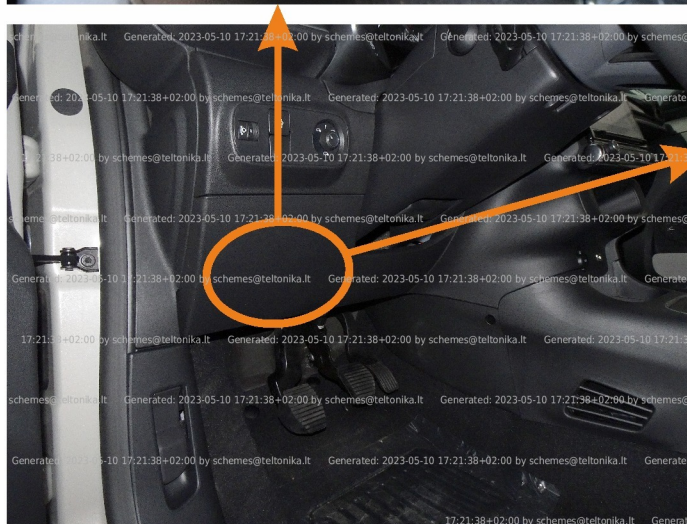

Brand, Model	Device: <b>FMB140 LV-CAN</b>	Year:	Rev.:
<b>CITROEN C3</b>		<b>2016→</b>	<b>05</b>
Version: <b>with and without Keyless System (with factory alarm)</b>		program №: <b>13164</b> from: <b>2023-01-12</b>	

## General parameters:

- Total mileage of the vehicle (dashboard)
- Vehicle mileage - (counted)
- Total fuel consumption - (counted)
- Fuel level (in percent)
- Engine speed (RPM)
- Engine temperature
- Vehicle speed
- Acceleration pedal position