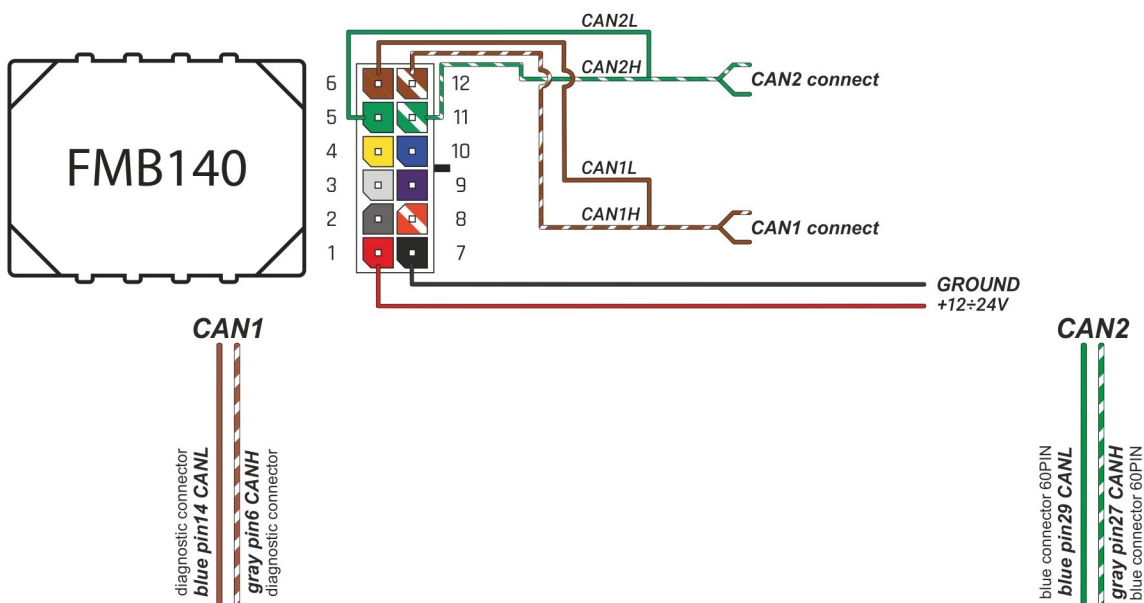

Brand, Model	Device: <b>FMB140 LV-CAN</b>	Year:	Rev.:
<b>CITROEN C3</b>		<b>2016→</b>	<b>05</b>
Version: <b>with and without Keyless System (with factory alarm)</b>		program №: <b>13164</b> from: <b>2023-01-12</b>	

## General parameters:

- Total mileage of the vehicle (dashboard)
- Vehicle mileage - (counted)
- Total fuel consumption - (counted)
- Fuel level (in percent)
- Engine speed (RPM)
- Engine temperature
- Vehicle speed
- Acceleration pedal position