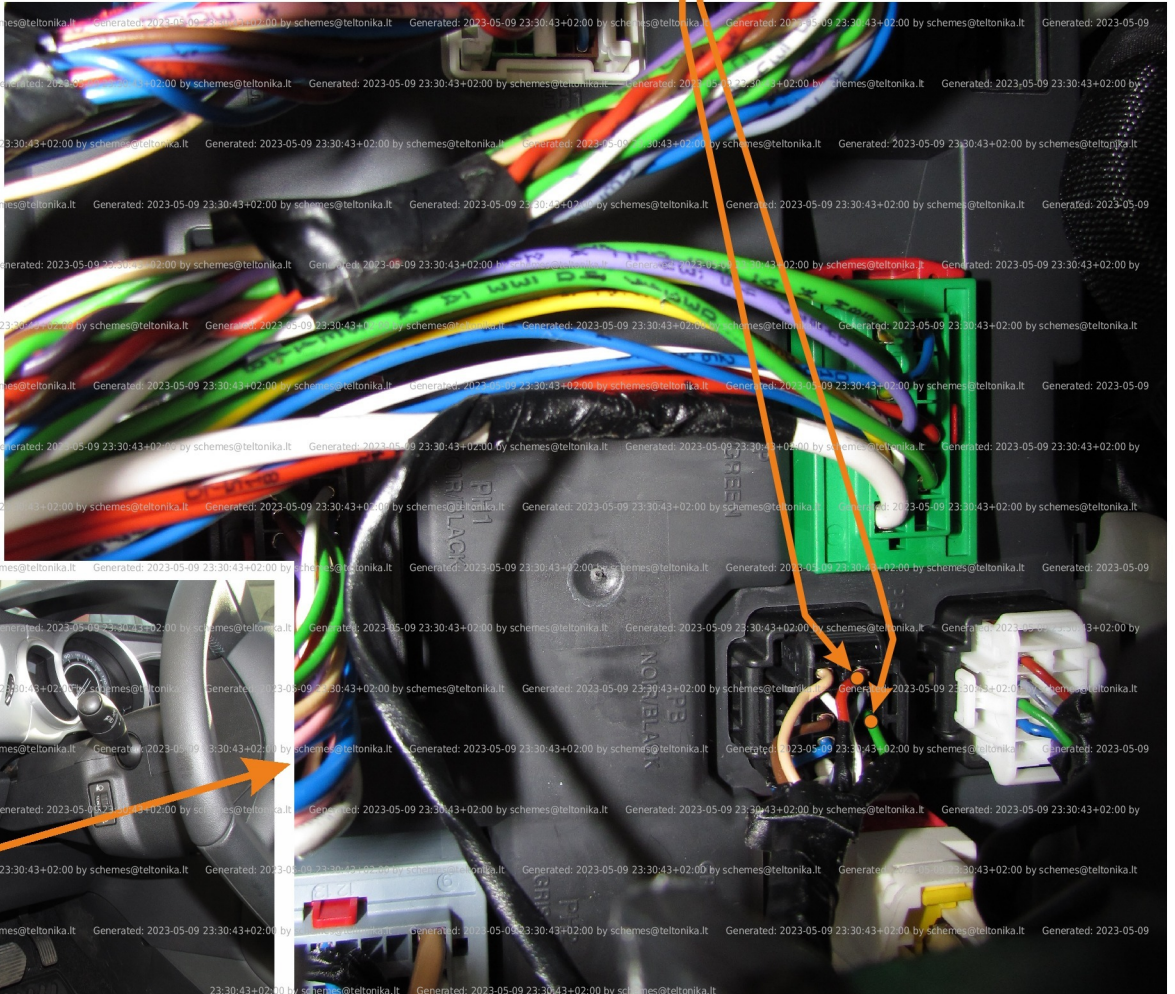

Brand, Model	Device: FMB140 LV-CAN	Year:	Rev.:
CITROEN C3		2010→	05
Version: (with factory alarm)		program №: 11143 from: 2020-03-24	

Program 143 only for cars with factory alarm

When connecting, you should look at the pin number because the color of the cables may vary

Flags:

Ignition

Front left door

Front right door

Rear left door

Rear right door

Trunk cover

Engine cover (Hood)

Oil pressure / level

General parameters:

- Vehicle mileage - (counted)
- Total fuel consumption - (counted)
- Fuel level (in percent)
- Engine speed (RPM)
- Engine temperature
- Vehicle speed