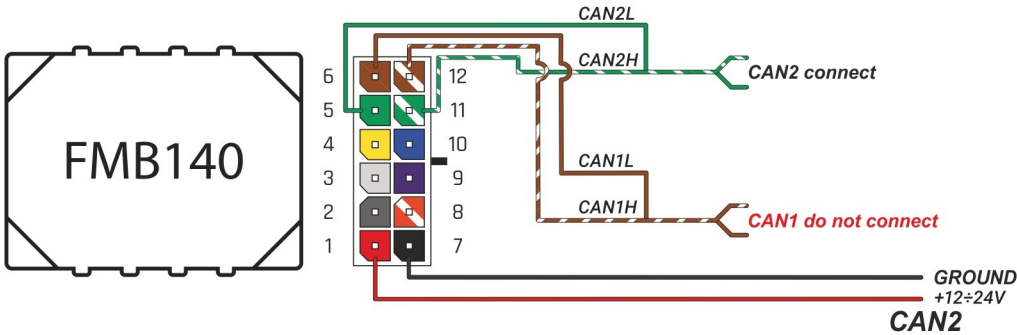

Brand, Model	Device: FMB140 LV-CAN	Year:	Rev.:
CITROEN C3		2010→	05
Version: (with factory alarm)		program №: 11143 from: 2020-03-24	

Program 143 only for cars with factory alarm

When connecting, you should look at the pin number because the color of the cables may vary