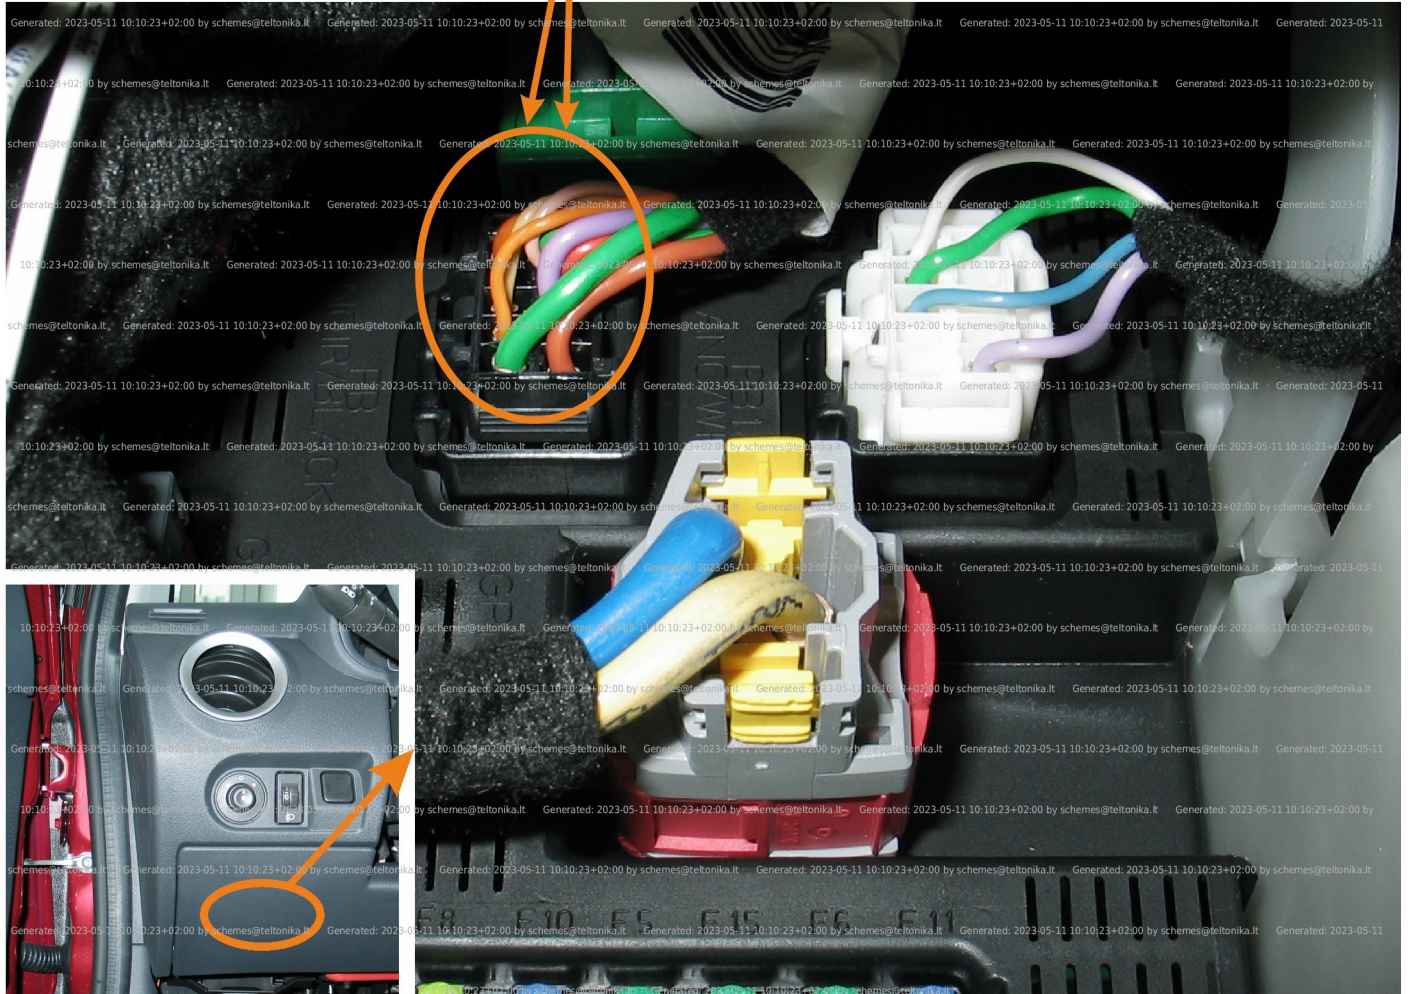

Brand, Model	Device: <b>FMB140 LV-CAN</b>	Year:	Rev.:
<b>CITROEN C2</b>		<b>2006→</b>	<b>04</b>
Version: <b>(without factory alarm)</b>		program №: <b>11193</b> from: <b>2017-09-01</b>	

**Program 193 only for cars without factory alarm**

**When connecting, you should look at the pin number because the color of the cables may vary**

## General parameters:

- Total mileage of the vehicle (dashboard)
- Fuel level (in percent)
- Vehicle speed
- Vehicle mileage - (counted)
- Engine speed (RPM)
- Total fuel consumption - (counted)
- Engine temperature