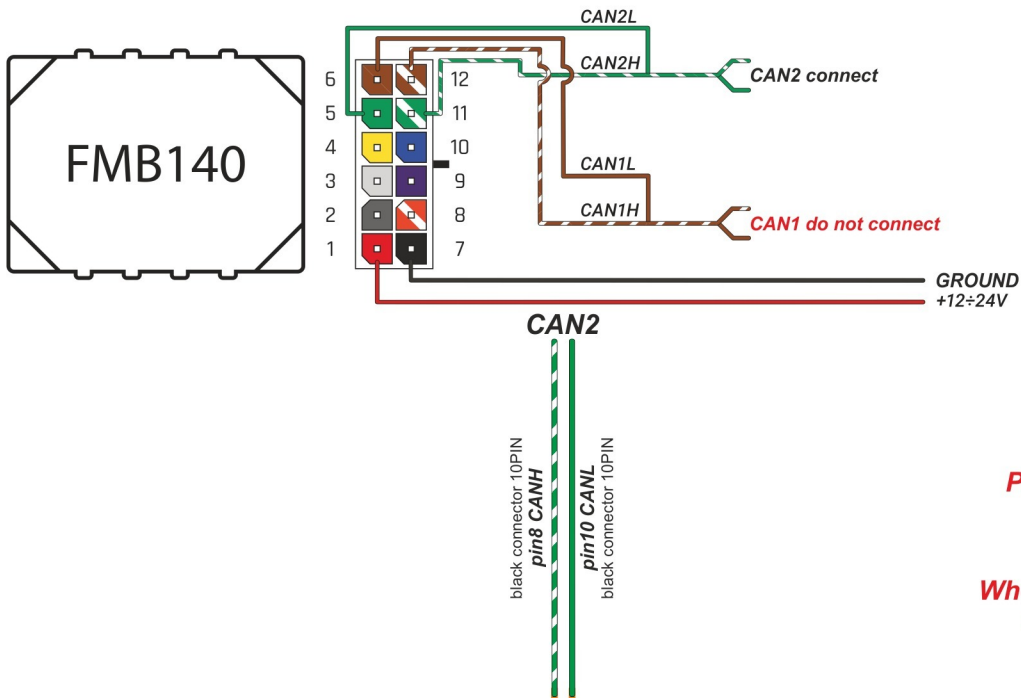

Brand, Model	Device: <b>FMB140 LV-CAN</b>	Year:	Rev.:
<b>CITROEN C2</b>		<b>2006→</b>	<b>04</b>
Version: <b>(without factory alarm)</b>		program №: <b>11193</b> from: <b>2017-09-01</b>	

**Program 193 only for cars without factory alarm**

**When connecting, you should look at the pin number because the color of the cables may vary**

## General parameters:

- Total mileage of the vehicle (dashboard)
- Fuel level (in percent)
- Vehicle speed
- Vehicle mileage - (counted)
- Engine speed (RPM)
- Total fuel consumption - (counted)
- Engine temperature