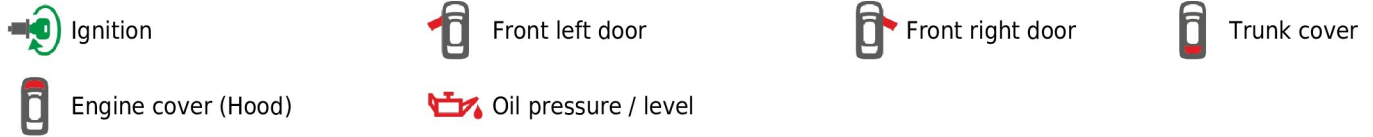

Flags:

General parameters:

- Vehicle mileage - (counted)
- Total fuel consumption - (counted)
- Fuel level (in percent)
- Engine speed (RPM)
- Engine temperature
- Vehicle speed