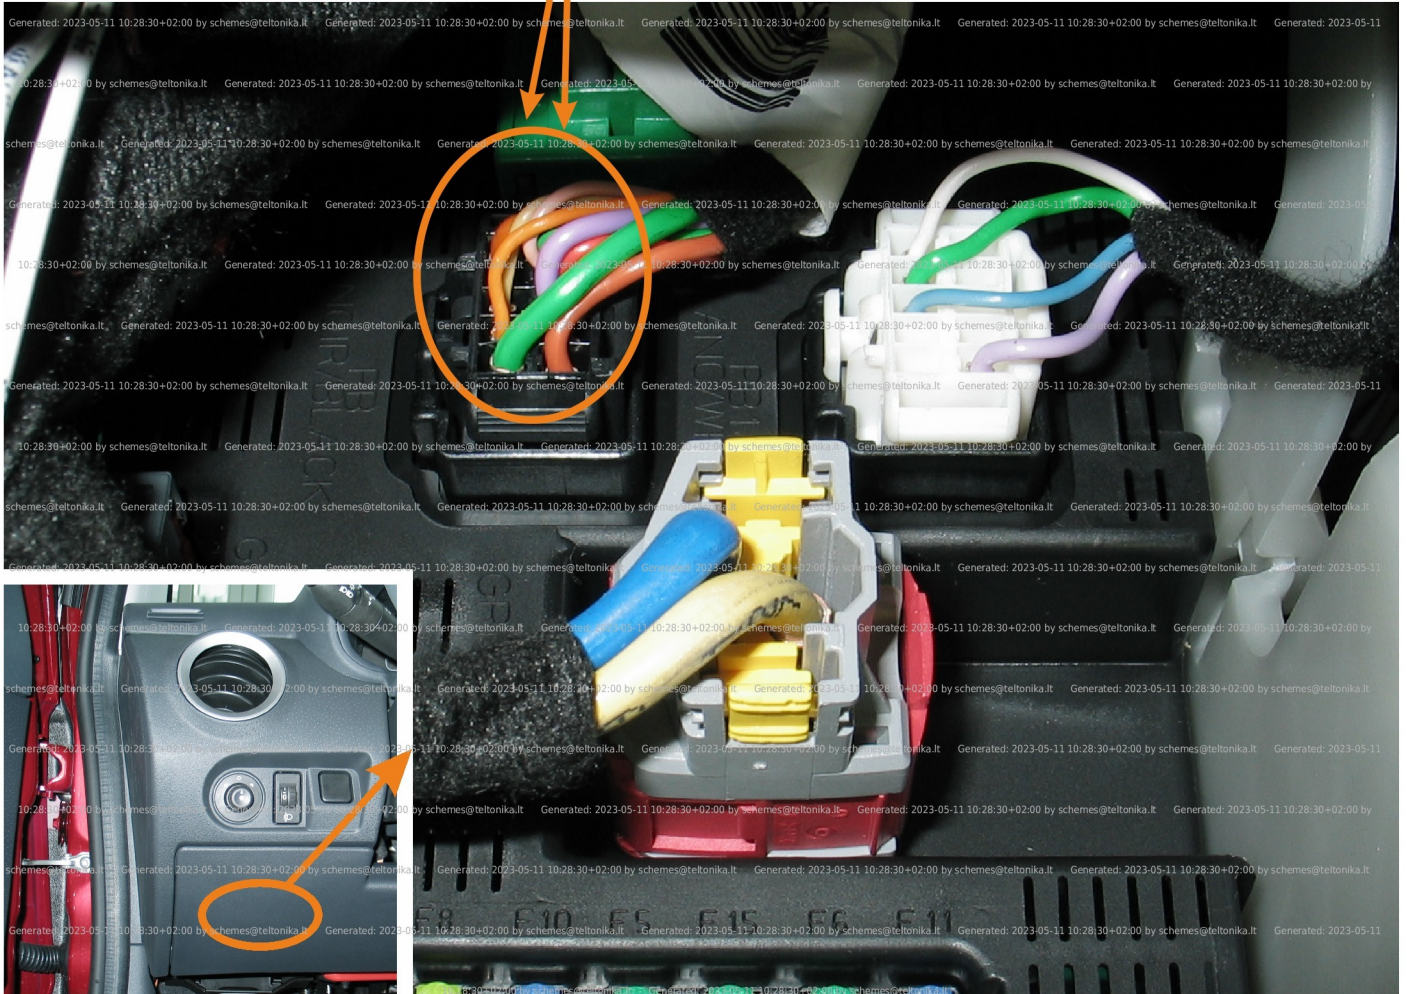

Brand, Model	Device: FMB140 LV-CAN	Year:	Rev.:
CITROEN C2		2006→	04
Version: (with factory alarm)	program №: 11143 from: 2017-09-01		

Program 143 only for cars with factory alarm

When connecting, you should look at the pin number because the color of the cables may vary

Flags:

General parameters:

- Vehicle mileage - (counted)
- Total fuel consumption - (counted)
- Fuel level (in percent)
- Engine speed (RPM)
- Engine temperature
- Vehicle speed