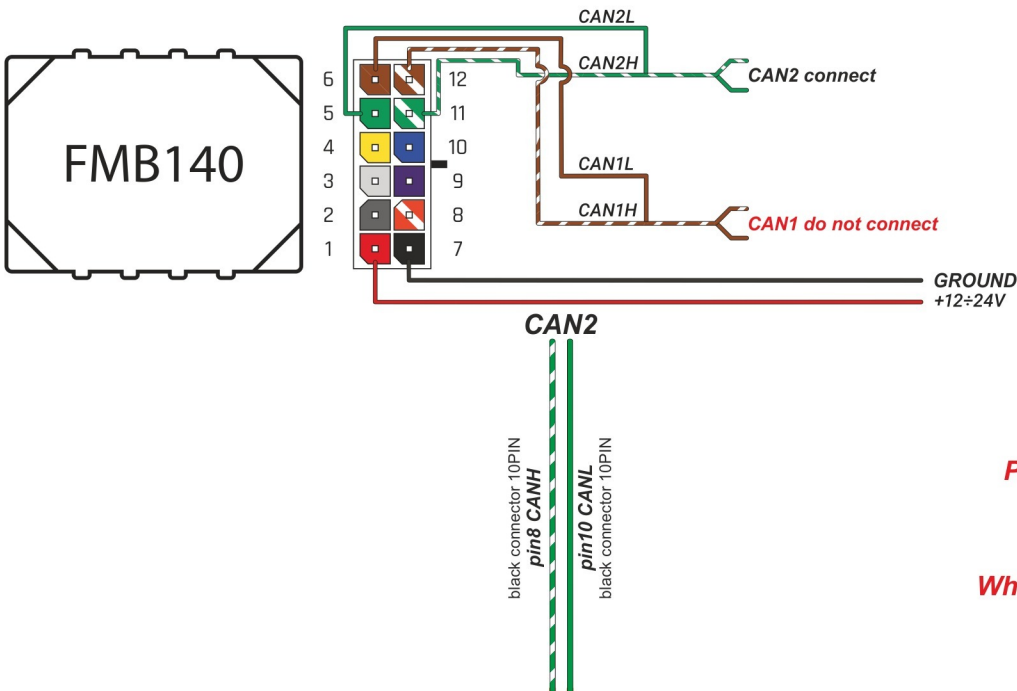

Brand, Model	Device: FMB140 LV-CAN	Year:	Rev.:
CITROEN C2		2006→	04
Version: (with factory alarm)	program №: 11143 from: 2017-09-01		

Program 143 only for cars with factory alarm

When connecting, you should look at the pin number because the color of the cables may vary

Flags:

General parameters:

- Vehicle mileage - (counted)
- Total fuel consumption - (counted)
- Fuel level (in percent)
- Engine speed (RPM)
- Engine temperature
- Vehicle speed