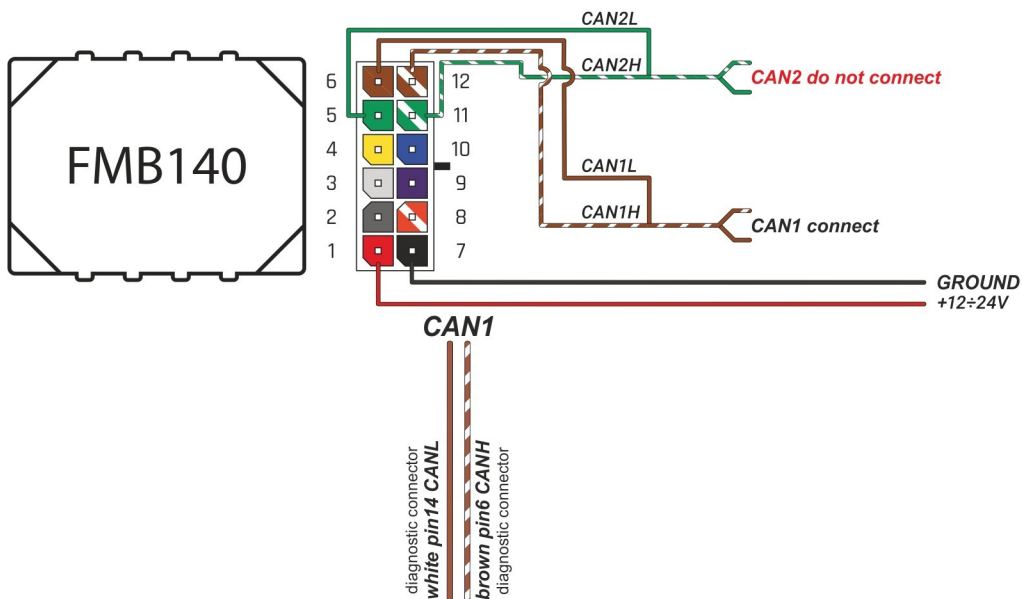

Brand, Model	Device: FMB140 LV-CAN	Year:	Rev.:
CITROEN C1		2018→	01
Version: without Keyless System	program №: 13162 from: 2020-04-23		

Flags:

General parameters:

Attention: - parameter is not available using the contactless reader.

- Total mileage of the vehicle (dashboard)
- Vehicle mileage - (counted)
- Total fuel consumption - (counted)
- Fuel level (in liters)
- Engine speed (RPM)
- Engine temperature
- Vehicle speed
- Acceleration pedal position