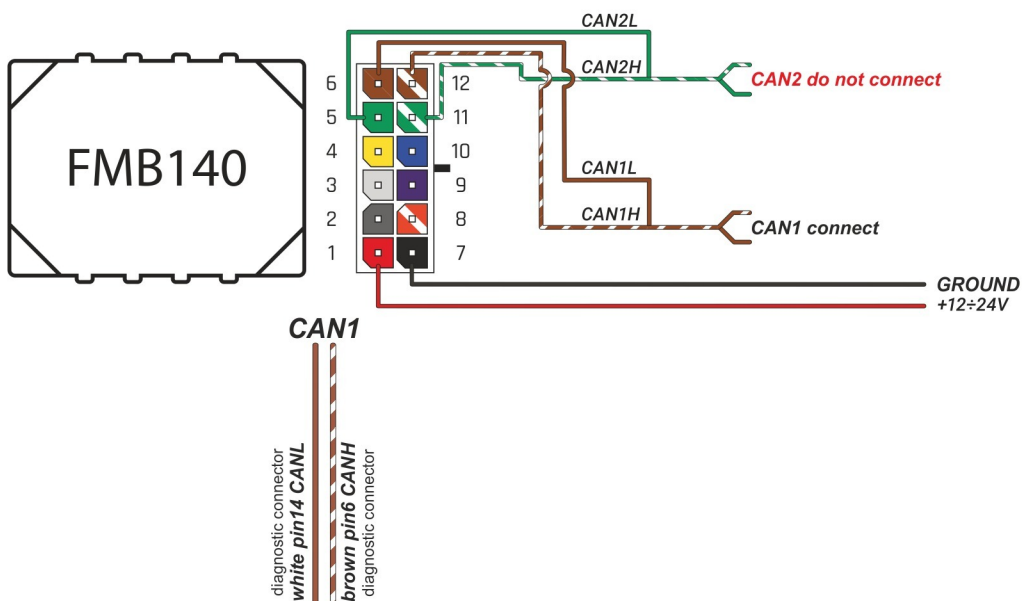

Brand, Model	Device: FMB140 LV-CAN	Year:	Rev.:
CITROEN C1		2014→	02
Version:	program №: 12312 from: 2018-04-23		

Flags:

Ignition

Front left door

Front right door

Rear left door

Rear right door

Trunk cover

General parameters:

Attention: - parameter is not available using the contactless reader.

- Total mileage of the vehicle (dashboard)
- Vehicle mileage - (counted)
- Total fuel consumption - (counted)
- Fuel level (in liters)
- Engine speed (RPM)
- Engine temperature
- Vehicle speed
- Acceleration pedal position