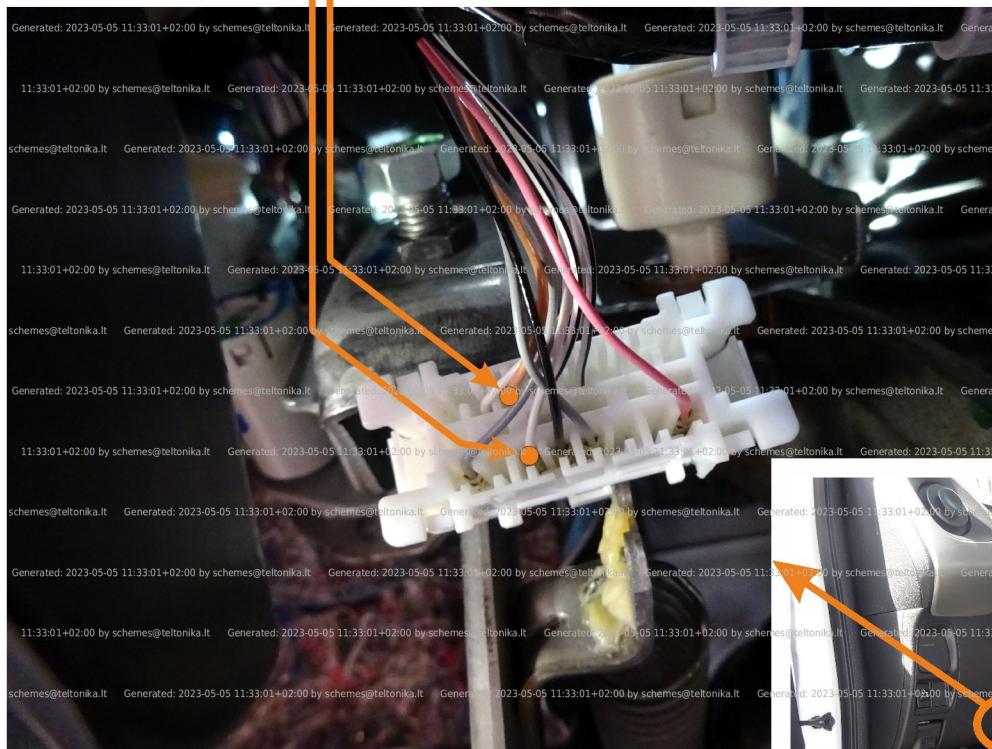

Brand, Model	Device: FMB140 LV-CAN	Year:	Rev.:
CITROEN C1		2014→	02
Version:	program №: 12312 from: 2018-04-23		

Flags:

Ignition

Front left door

Front right door

Rear left door

Rear right door

Trunk cover

General parameters:

Attention: - parameter is not available using the contactless reader.

- Total mileage of the vehicle (dashboard)
- Vehicle mileage - (counted)
- Total fuel consumption - (counted)
- Fuel level (in liters)
- Engine speed (RPM)
- Engine temperature
- Vehicle speed
- Acceleration pedal position