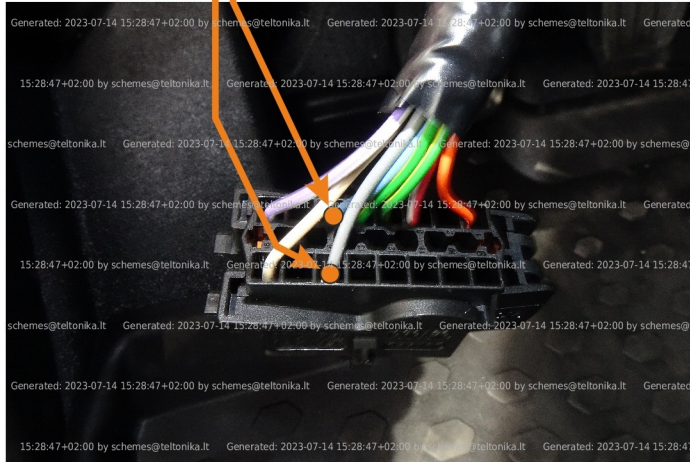

| | | | |
|---|---|--------------|-----------|
| Brand, Model | Device: FMB140 LV-CAN | Year: | Rev.: |
| CITROEN BERLINGO (K9) | | 2019→ | 03 |
| Version: with and without Keyless System | program №: 13163 from: 2023-01-12 | | |

Flags:

General parameters:

- Total mileage of the vehicle (dashboard)
- Vehicle mileage - (counted)
- Total fuel consumption - (counted)
- Fuel level (in percent)
- Engine speed (RPM)
- Engine temperature
- Vehicle speed
- Acceleration pedal position