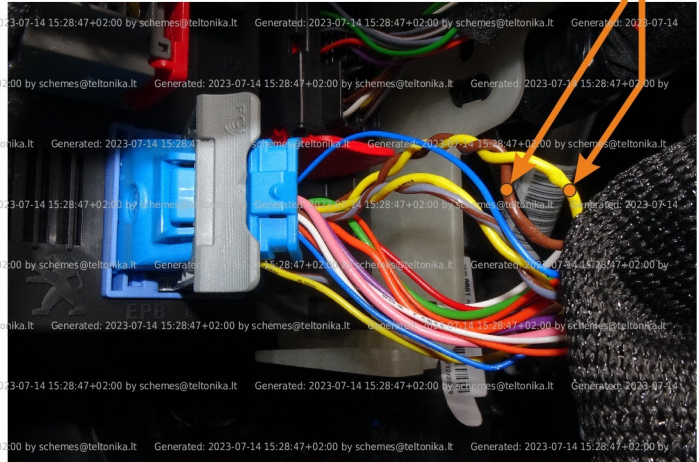

| | | | |
|---|---|--------------|-----------|
| Brand, Model | Device: FMB140 LV-CAN | Year: | Rev.: |
| CITROEN BERLINGO (K9) | | 2019→ | 03 |
| Version: with and without Keyless System | program №: 13163 from: 2023-01-12 | | |

Flags:

General parameters:

- Total mileage of the vehicle (dashboard)
- Vehicle mileage - (counted)
- Total fuel consumption - (counted)
- Fuel level (in percent)
- Engine speed (RPM)
- Engine temperature
- Vehicle speed
- Acceleration pedal position