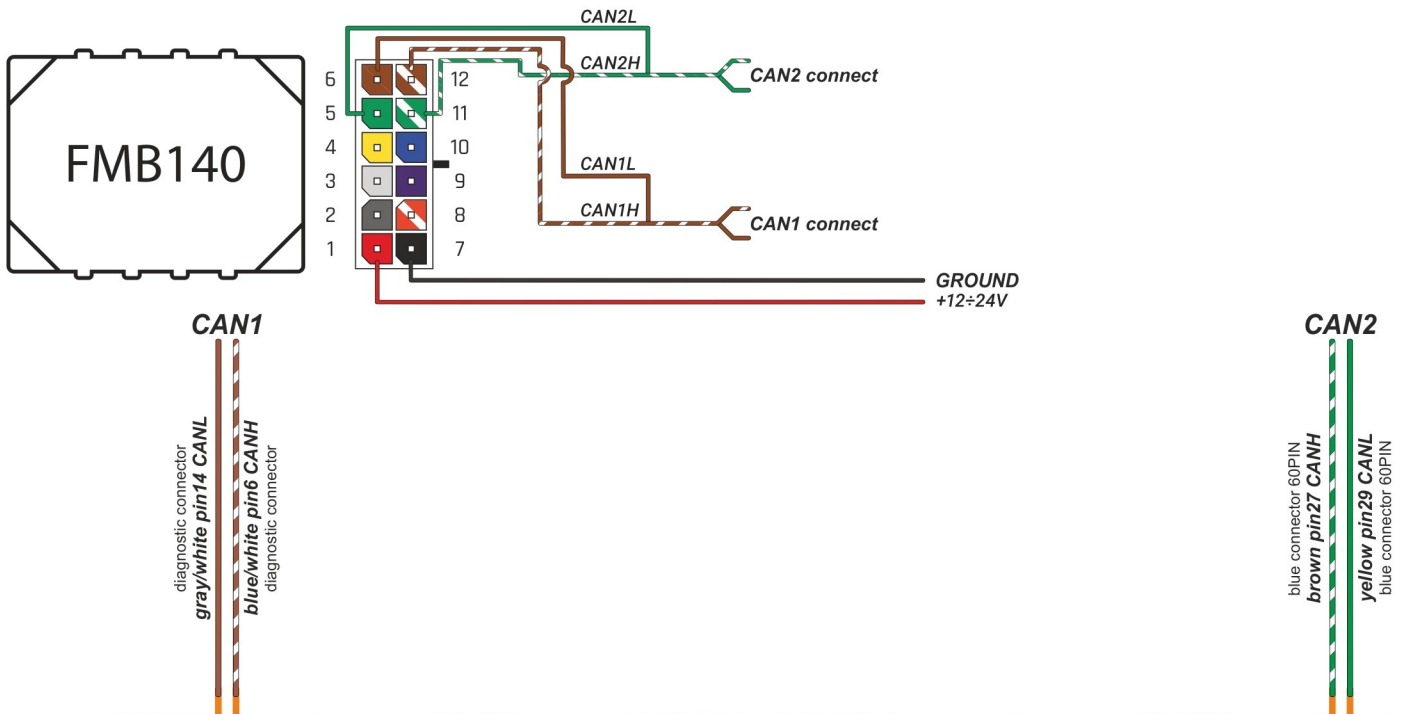

| | | | |
|---|---|--------------|-----------|
| Brand, Model | Device: FMB140 LV-CAN | Year: | Rev.: |
| CITROEN BERLINGO (K9) | | 2019→ | 03 |
| Version: with and without Keyless System | program №: 13163 from: 2023-01-12 | | |

Flags:

General parameters:

- Total mileage of the vehicle (dashboard)
- Vehicle mileage - (counted)
- Total fuel consumption - (counted)
- Fuel level (in percent)
- Engine speed (RPM)
- Engine temperature
- Vehicle speed
- Acceleration pedal position