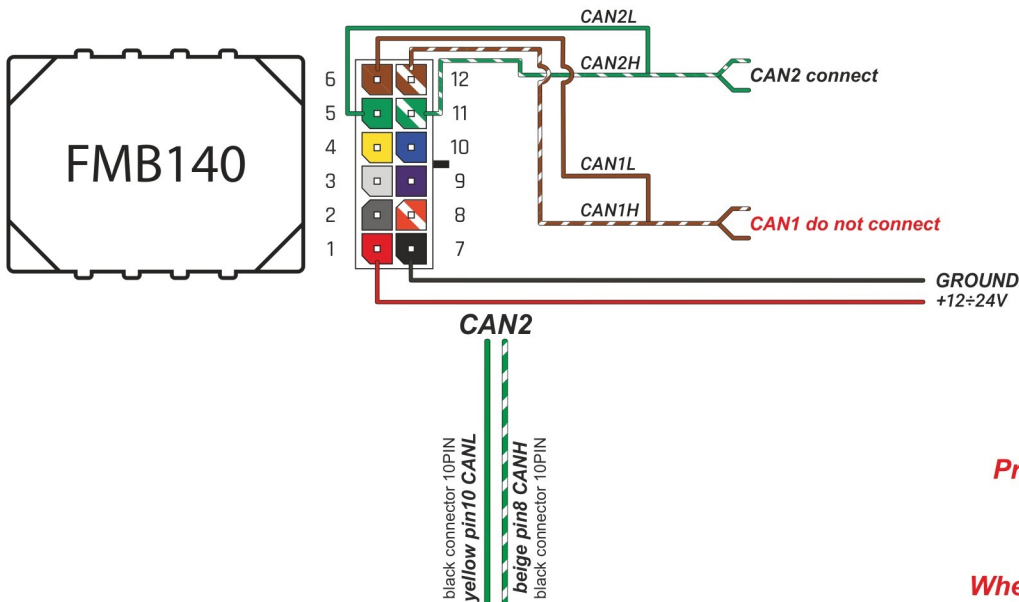

Brand, Model	Device: FMB140 LV-CAN	Year:	Rev.:
CITROEN BERLINGO		2008→	04
Version: (with factory alarm)	program №: 11143 from: 2017-09-01		

**Program 143 only for cars
with factory alarm**

**When connecting, you should
look at the pin number
because the color of
the cables may vary**

Flags:

Ignition

Front left door

Front right door

Rear left door

Rear right door

Trunk cover

Engine cover (Hood)

Oil pressure / level

General parameters:

- Vehicle mileage - (counted)
- Total fuel consumption - (counted)
- Fuel level (in percent)
- Engine speed (RPM)
- Engine temperature
- Vehicle speed