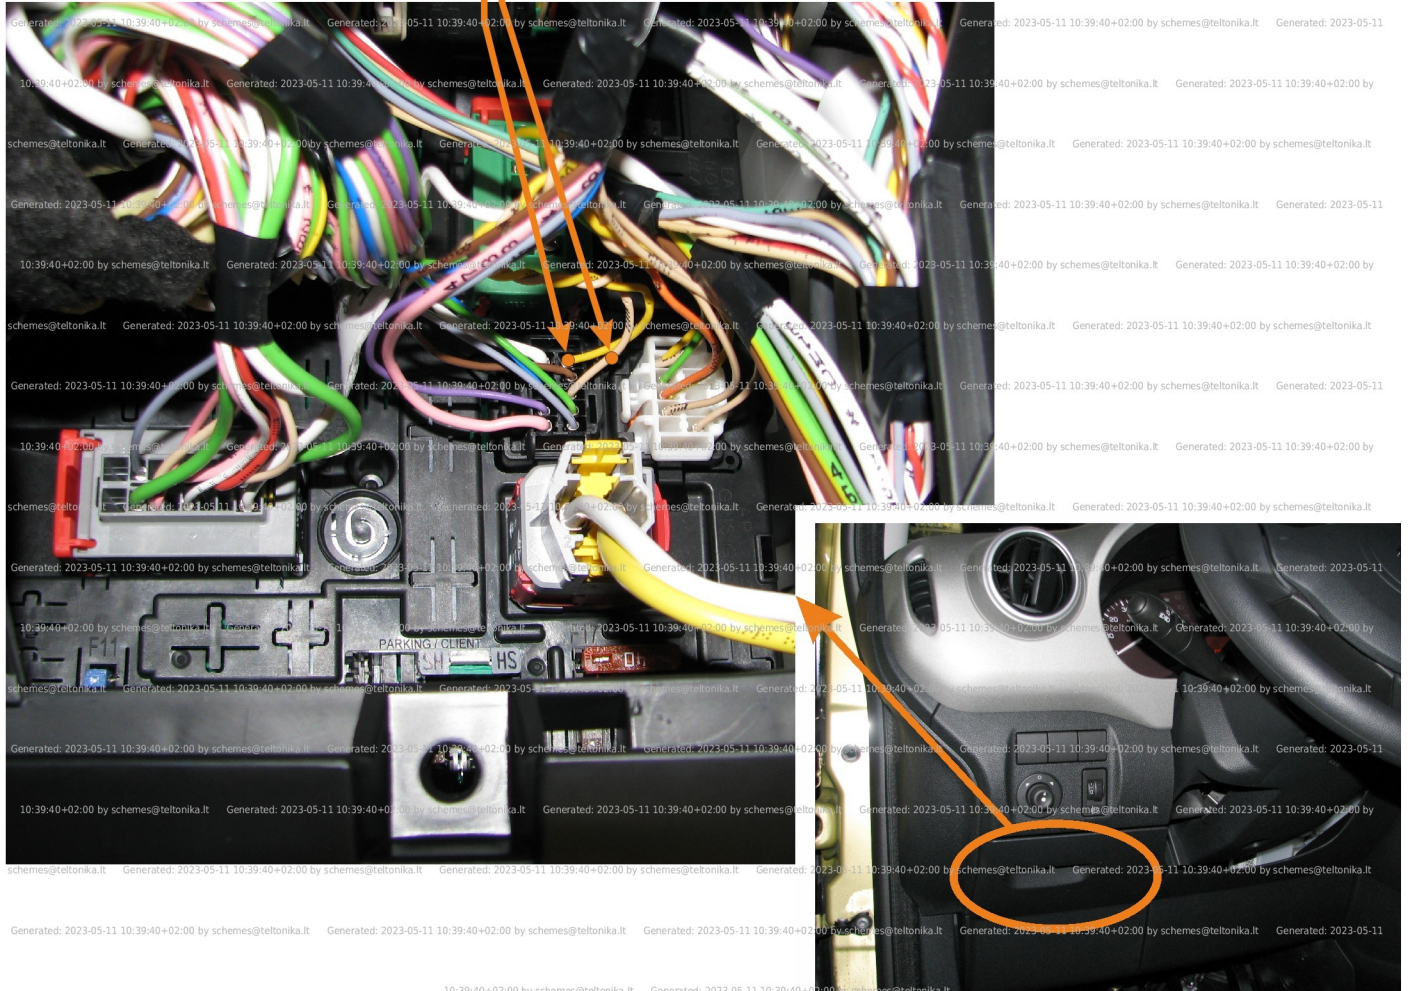

Brand, Model	Device: FMB140 LV-CAN	Year:	Rev.:
CITROEN BERLINGO		2008→	04
Version: (with factory alarm)	program №: 11143 from: 2017-09-01		

**Program 143 only for cars
with factory alarm**

**When connecting, you should
look at the pin number
because the color of
the cables may vary**

Flags:

Ignition

Front left door

Front right door

Rear left door

Rear right door

Trunk cover

Engine cover (Hood)

Oil pressure / level

General parameters:

- Vehicle mileage - (counted)
- Total fuel consumption - (counted)
- Fuel level (in percent)
- Engine speed (RPM)
- Engine temperature
- Vehicle speed